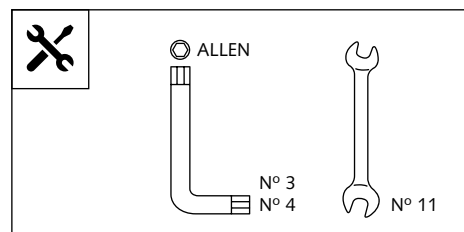

## KAWASAKI Z900

Ref.: 9392

ID.	PART	DESCRIPTION	QTY.
1		Touring windshield	1
2		Right suport (R)	1
3		Left suport (L)	1
4		M5X11 Ø11 ISO7380 Allen screw	4
5		M5x1 nylon washer	4
6		M5 ISO 7380 screw cap	4
7		Special screw M5x15+interior thread M5x10 Hexagonal length 14mm	4
8		M5 silentblock	4
9		Tornillo Allen M5X15 Ø11 ISO7380	4