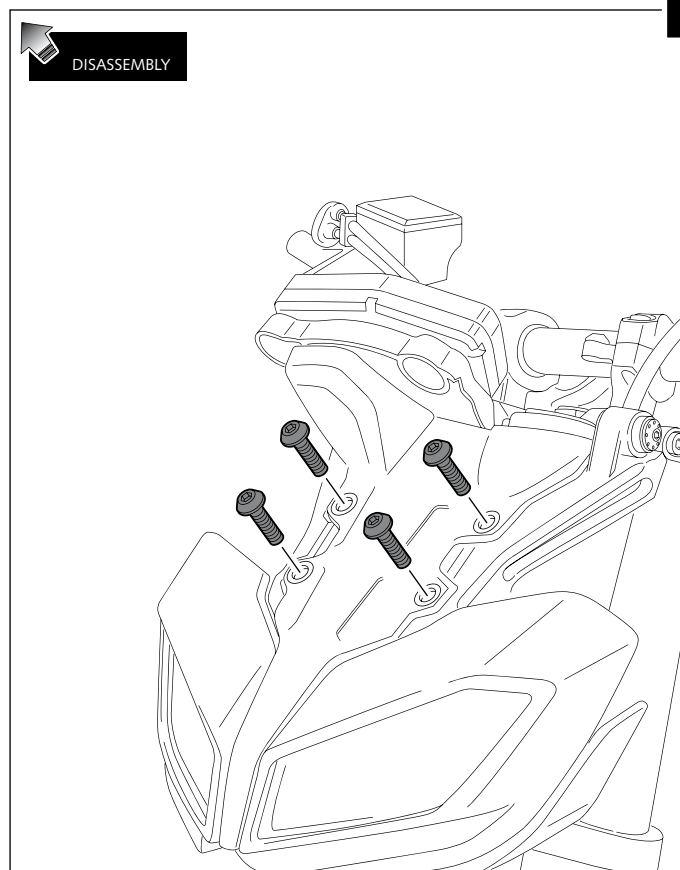

TOURING WINDSHIELD FOR YAMAHA MT-09' 17-

Ref.: 9377

ID.	PART	DESCRIP.	QTY.
1		Touring windshield	1
2		Right metal support (R)	1
3		Left metal support (L)	1
4		M5 silentblock	4
5		M5x1mm Nylon washer	4
6		M5 ISO 7380 screw cap	4
7		M5x15 Ø11 ISO 7380 Allen screw	4
8		Ø6.2x Ø12x3mm Nylon washer	4
9		M6x20 Ø14 ISO 7380 Allen screw	4
10		M6 ISO 7380 screw cap	4

WINDSHIELD TOURING FOR YAMAHA MT-09' 17-

MOUNTING INSTRUCTIONS