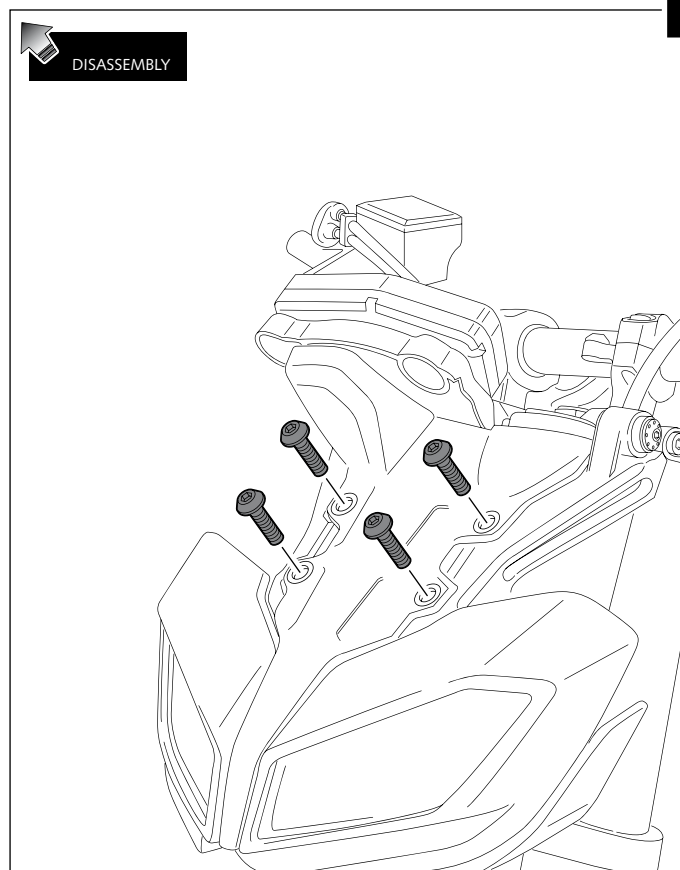

SPORT WINDSHIELD FOR YAMAHA MT-09' 17-

Ref.: 9376

ID.	PART	DESCRIP.	QTY.
1		Sport windshield	1
2		Right metal support (R)	1
3		Left metal support (L)	1
4		Silentblock M5 M5 silentblock	4
5		M5X1mm Nylon washer	4
6		M5 ISO 7380 screw cap	4
7		M5x15 Ø11 ISO 7380 Allen screw	4
8		Ø6.2x Ø12x3mm Nylon washer	4
9		M6x20 Ø14 ISO 7380 Allen screw	4
10		M6 ISO 7380 screw cap	4