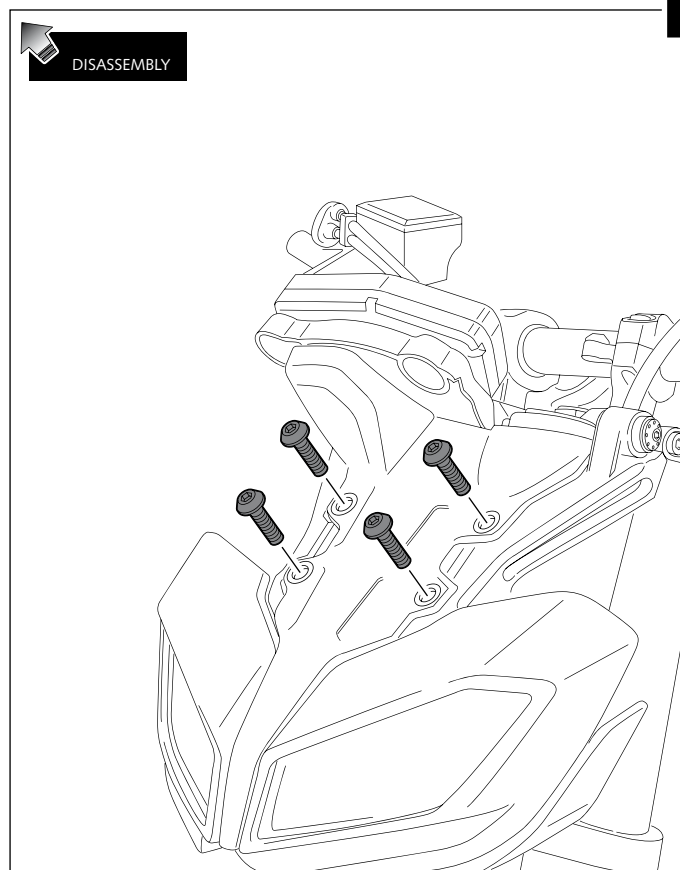

- SPORT WINDSHIELD FOR

YAMAHA MT-09' 17-

Ref.: 9376

| ID. | PART | DESCRIP. | QTY. |
|-----|---|--------------------------------|------|
| 1 |  | Sport windshield | 1 |
| 2 |  | Right metal support (R) | 1 |
| 3 |  | Left metal support (L) | 1 |
| 4 |  | M5 silentblock | 4 |
| 5 |  | M5x1mm Nylon washer | 4 |
| 6 |  | M5 ISO 7380 screw cap | 4 |
| 7 |  | M5x15 Ø11 ISO 7380 Allen screw | 4 |
| 8 |  | Ø6.2x Ø12x3mm Nylon washer | 4 |
| 9 |  | M6x20 Ø14 ISO 7380 Allen screw | 4 |
| 10 |  | M6 ISO 7380 screw cap | 4 |