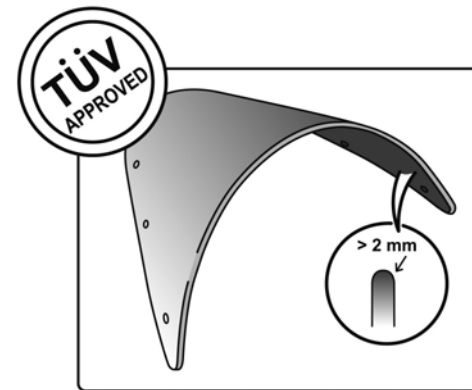

TECHNICAL FEATURES

ROUNDED CONTOUR-PROFILE

Check the ABE HOMOLOGATION document if the product is homologated for your motorcycle

TÜV APPROVED

Find more Puig products on our website.

Accept no compromises, choose only quality motorcycle windshields & fairings.