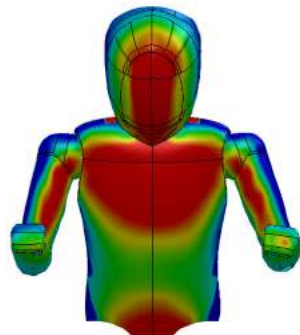

**New Generation SPORT
YAMAHA MT-09 Ref. : 9376**

OEM

PUIG

TEST CONDITIONS		
SPEED	150 km/h	93 mph
RIDER HEIGHT	180 cm	5.9 ft
RIDER POSITION	standard	
LATERAL WIND	No	
TEMPERATURE	20 C	68 F

**PUIG SCREEN IMPROVES Cx
AERODYNAMIC PERFORMANCE**