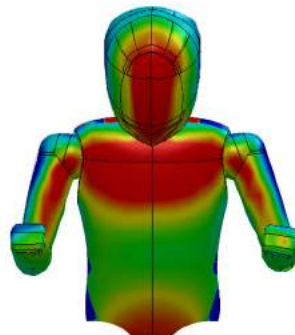

**New Generation SPORT
YAMAHA MT-09 Ref. : 9376**

OEM

PUIG

TEST CONDITIONS		
SPEED	150 km/h	93 mph
RIDER HEIGHT	180 cm	5.9 ft
RIDER POSITION	standard	
LATERAL WIND	No	
TEMPERATURE	20 C	68 F

**PUIG SCREEN IMPROVES Cx
AERODYNAMIC PERFORMANCE**