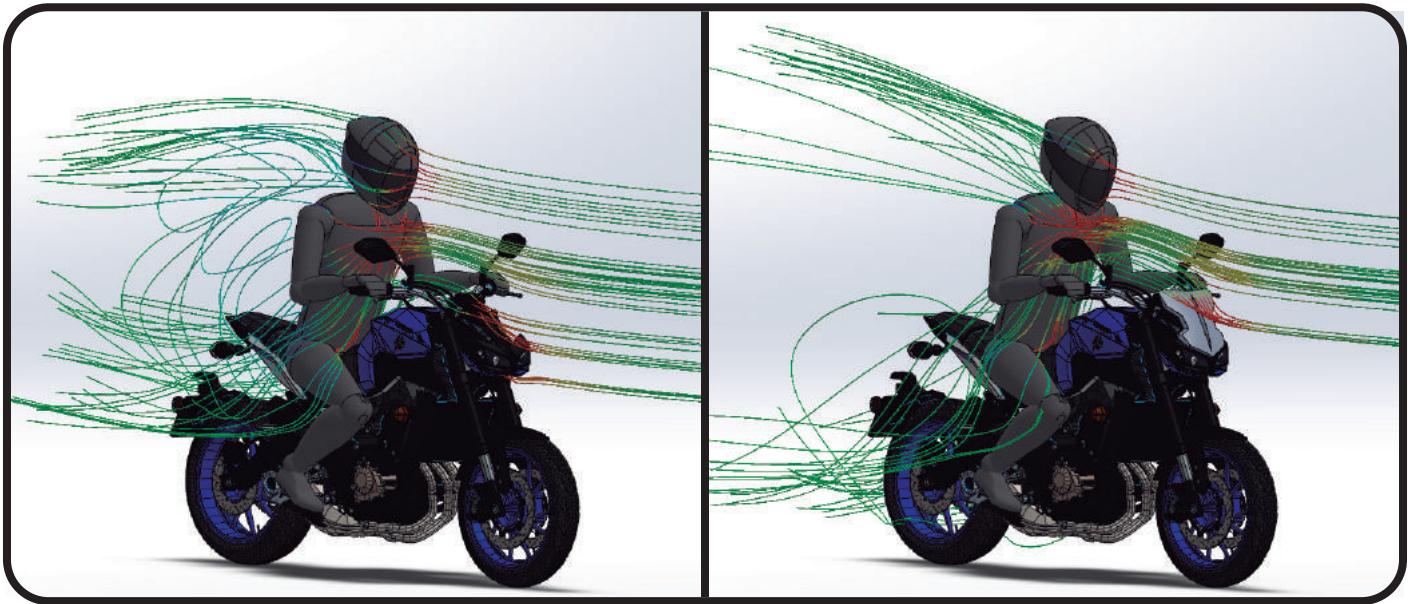

**New Generation SPORT
YAMAHA MT-09 Ref. : 9376**

OEM

PUIG

TEST CONDITIONS		
SPEED	150 km/h	93 mph
RIDER HEIGHT	180 cm	5.9 ft
RIDER POSITION	standard	
LATERAL WIND	No	
TEMPERATURE	20 C	68 F

**PUIG SCREEN IMPROVES Cx
AERODYNAMIC PERFORMANCE**