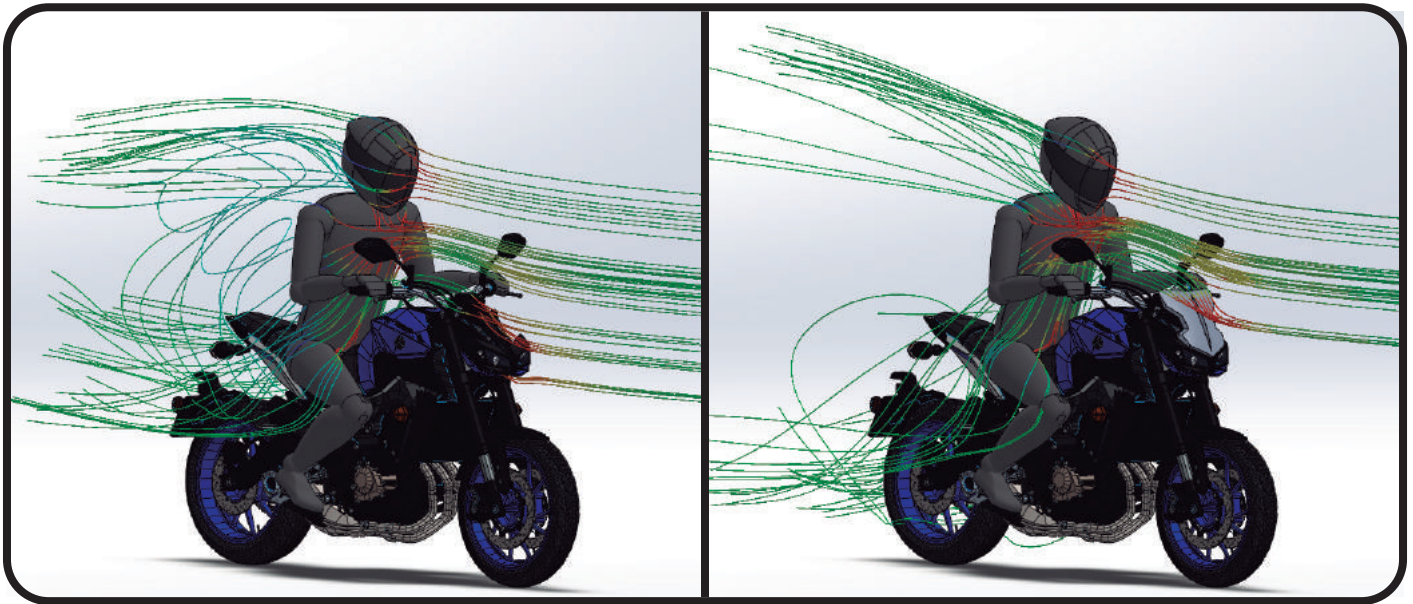

**New Generation SPORT  
YAMAHA MT-09 Ref. : 9376**

OEM

PUIG

| TEST CONDITIONS |          |        |
|-----------------|----------|--------|
| SPEED           | 150 km/h | 93 mph |
| RIDER HEIGHT    | 180 cm   | 5.9 ft |
| RIDER POSITION  | standard |        |
| LATERAL WIND    | No       |        |
| TEMPERATURE     | 20 C     | 68 F   |

**PUIG SCREEN IMPROVES Cx  
AERODYNAMIC PERFORMANCE**