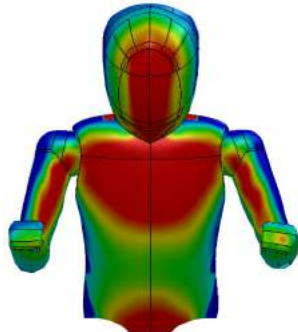

**New Generation SPORT  
YAMAHA MT-09 Ref. : 9376**

OEM

PUIG

| TEST CONDITIONS |          |        |
|-----------------|----------|--------|
| SPEED           | 150 km/h | 93 mph |
| RIDER HEIGHT    | 180 cm   | 5.9 ft |
| RIDER POSITION  | standard |        |
| LATERAL WIND    | No       |        |
| TEMPERATURE     | 20 C     | 68 F   |

# YAMAHA MT-09 17' - Naked New Generation Sport

**Puig**  
Hi-Tech Parts

Max. protection +140mm (+5,51in)

270mm

290mm

9376F

9376H

OEM