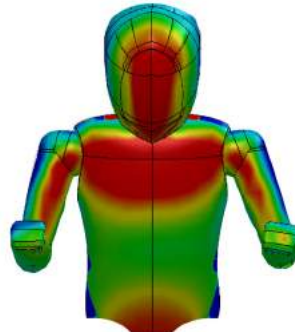

**New Generation SPORT  
YAMAHA MT-09 Ref. : 9376**

OEM

PUIG

| TEST CONDITIONS |          |        |
|-----------------|----------|--------|
| SPEED           | 150 km/h | 93 mph |
| RIDER HEIGHT    | 180 cm   | 5.9 ft |
| RIDER POSITION  | standard |        |
| LATERAL WIND    | No       |        |
| TEMPERATURE     | 20 C     | 68 F   |

# YAMAHA MT-09 17' - Naked New Generation Sport

**Puig**  
Hi-Tech Parts

Max. protection +140mm (+5,51in)

270mm

290mm

9376F

9376H

OEM