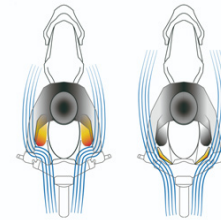

KAWASAKI Z650 '17-

M O U N T I N G I N S T R U C T I O N S

REF 9371

RADIATOR SIDE COVERS

PROTECTION
Protects the rider from inclement weather

ALLEN
N° 3
N° 4

ID	PART	DESCRIPTION		
1		Right radiator side cover	1	9371J/CM3
2		Left radiator side cover	1	9371J/CM3
3		M5x16 ISO7380 Allen screw	4	TORNI-I7380-493
4		M5x1 nylon washer	4	ARNV0000000245

KAWASAKI Z650 '17-

1

The left side assembly is shown as an example, so the same steps can be performed for the right side assembly.

DISASSEMBLY

2

ASSEMBLY

3

DISASSEMBLY