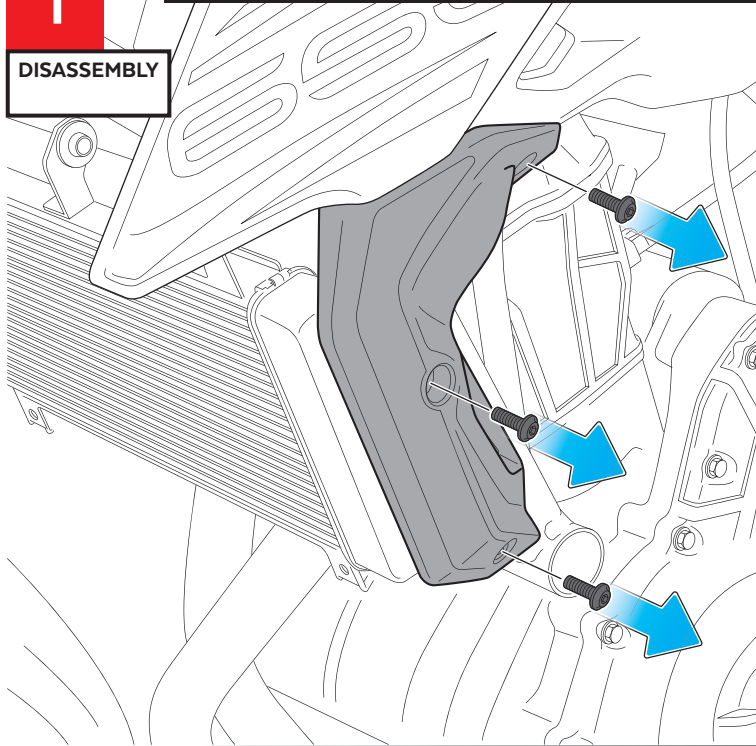

KAWASAKI Z650 '17-

M O U N T I N G I N S T R U C T I O N S

REF 9371

RADIATOR SIDE COVERS

PROTECTION
Protects the rider from inclement weather

ALLEN
N° 3
N° 4

ID	PART	DESCRIPTION		
1		Right radiator side cover	1	9371J/CM3
2		Left radiator side cover	1	9371J/CM3
3		M5x16 ISO7380 Allen screw	4	TORNI-I7380-493
4		M5x1 nylon washer	4	ARNV0000000245

KAWASAKI Z650 '17-

1

The left side assembly is shown as an example, so the same steps can be performed for the right side assembly.

DISASSEMBLY

2

ASSEMBLY

3

DISASSEMBLY