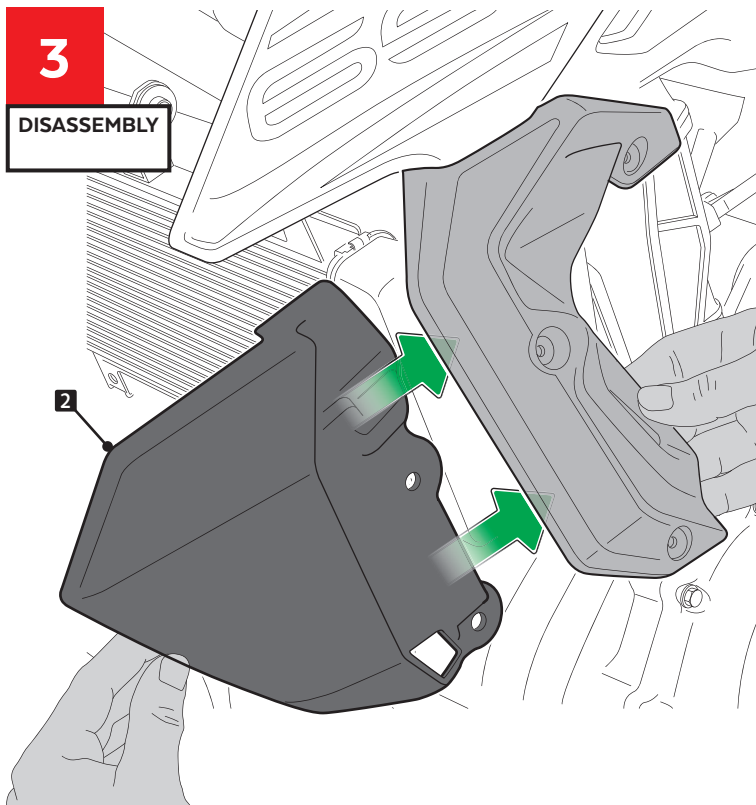

KAWASAKI Z650 '17-

M O U N T I N G I N S T R U C T I O N S

REF 9371

RADIATOR SIDE COVERS

PROTECTION
Protects the rider from inclement weather

ALLEN
N° 3
N° 4

ID	PART	DESCRIPTION		
1		Right radiator side cover	1	9371J/CM3
2		Left radiator side cover	1	9371J/CM3
3		M5x16 ISO7380 Allen screw	4	TORNI-I7380-493
4		M5x1 nylon washer	4	ARNV0000000245

KAWASAKI Z650 '17-

1

The left side assembly is shown as an example, so the same steps can be performed for the right side assembly.

DISASSEMBLY

2

ASSEMBLY

3

DISASSEMBLY

4

ASSEMBLY