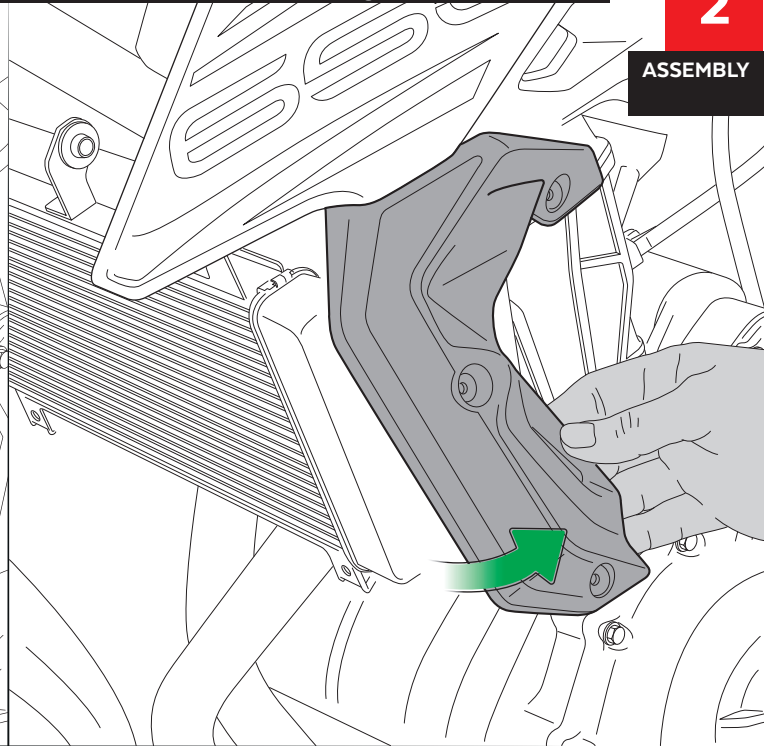

KAWASAKI Z650 '17-

M O U N T I N G I N S T R U C T I O N S

REF 9371

RADIATOR SIDE COVERS

PROTECTION
Protects the rider from inclement weather

ALLEN
N° 3
N° 4

ID	PART	DESCRIPTION		
1		Right radiator side cover	1	9371J/CM3
2		Left radiator side cover	1	9371J/CM3
3		M5x16 ISO7380 Allen screw	4	TORNI-I7380-493
4		M5x1 nylon washer	4	ARNV0000000245

KAWASAKI Z650 '17-

1

The left side assembly is shown as an example, so the same steps can be performed for the right side assembly.

DISASSEMBLY

2

ASSEMBLY

3

DISASSEMBLY