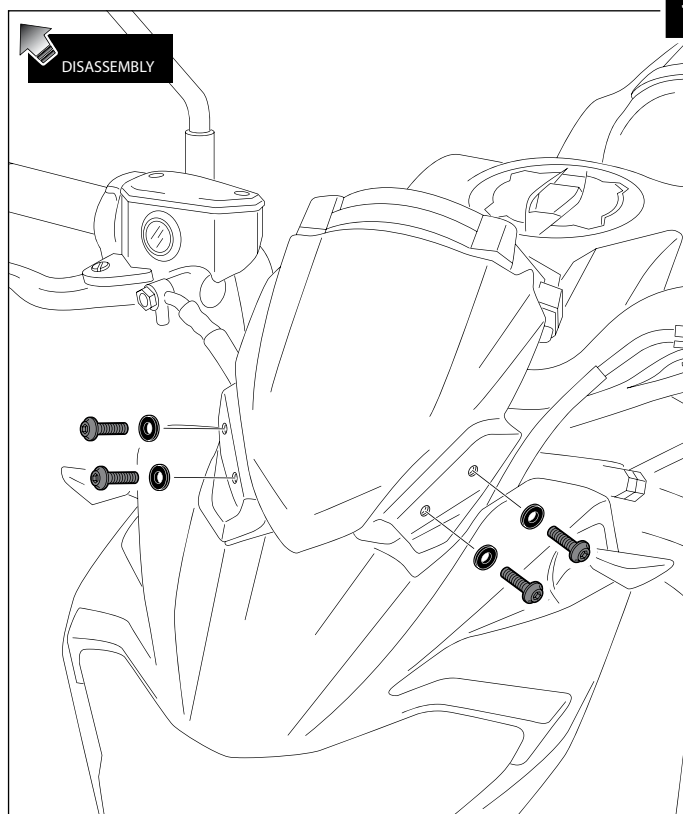

## KAWASAKI Z650

**Ref.: 9588**  
(Mod. SPORT)

**Ref.: 9369**  
(Mod. TOURING)

Mod. SPORT

Mod. TOURING

 1 person	 15 min	Easy		 ALLEN Nº 3 Nº 4
---	---	------	---	---

ID.	PART	DESCRIP.	QTY.
1		SPORT windshield (Ref. 9588)	1
		TOURING windshield (Ref. 9369)	
2		Right metal support	1
3		Left metal support	1
4		M5x16 Ø11 ISO 7380 Allen screw	4
5		M5x20 Ø11 ISO 7380 Allen screw	4
6		M5 Silentblock	4
7		M5x0,5 nylon washer	4
8		Ø6.2xØ12x3mm nylon washer	4
9		5 ISO 7380 screw cap	4