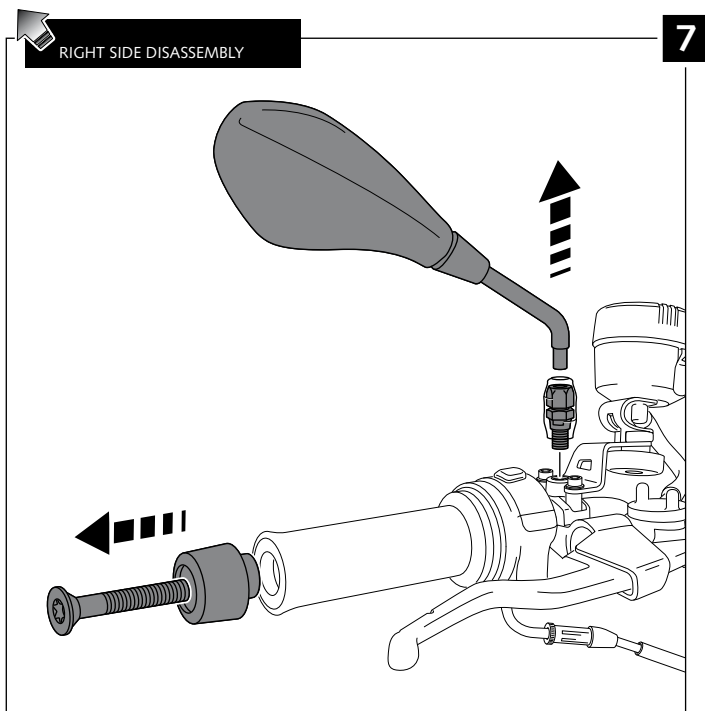

- HANDPROTECTOR FOR -
BMW F800R ('08-'14) / F800GS ('08-'12)

- MOUNTING INSTRUCTIONS -