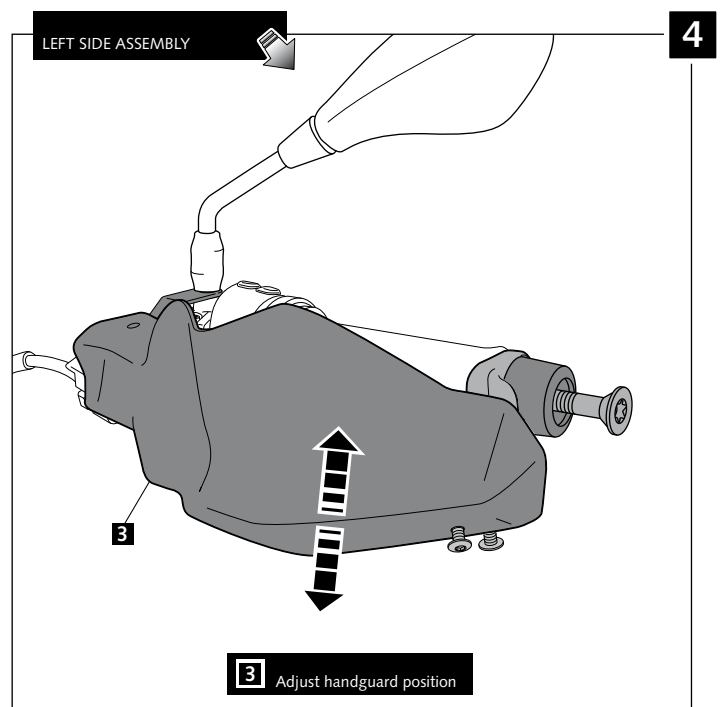

- HANDPROTECTOR FOR -
BMW F800R ('08-'14) / F800GS ('08-'12)