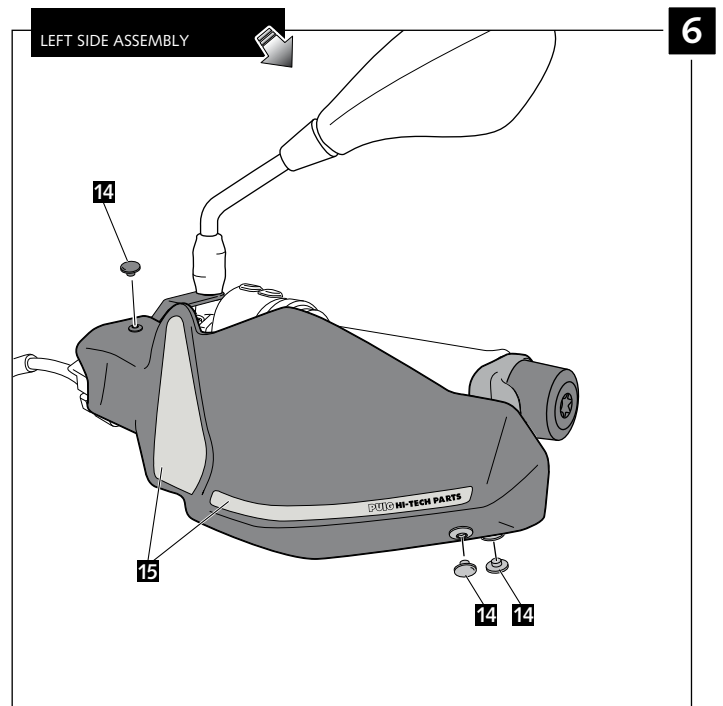

- HANDPROTECTOR FOR -
BMW F800R ('08-'14) / F800GS ('08-'12)

- MOUNTING INSTRUCTIONS -