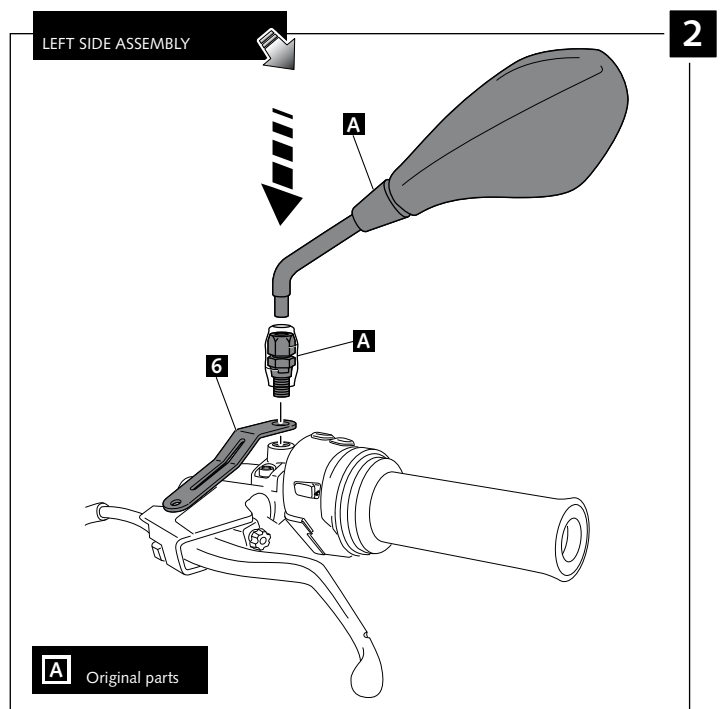

- HANDPROTECTOR FOR -
BMW F800R ('08-'14) / F800GS ('08-'12)