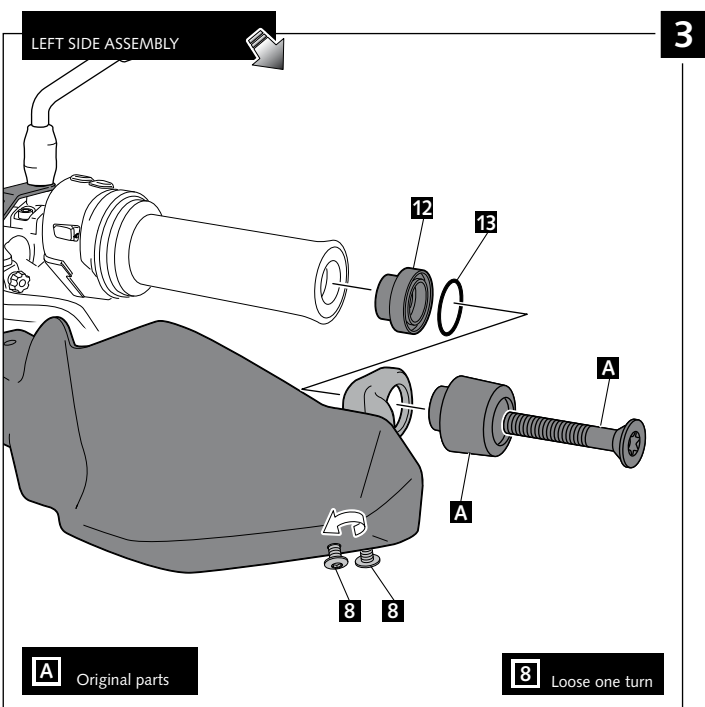

- HANDPROTECTOR FOR -
BMW F800R ('08-'14) / F800GS ('08-'12)