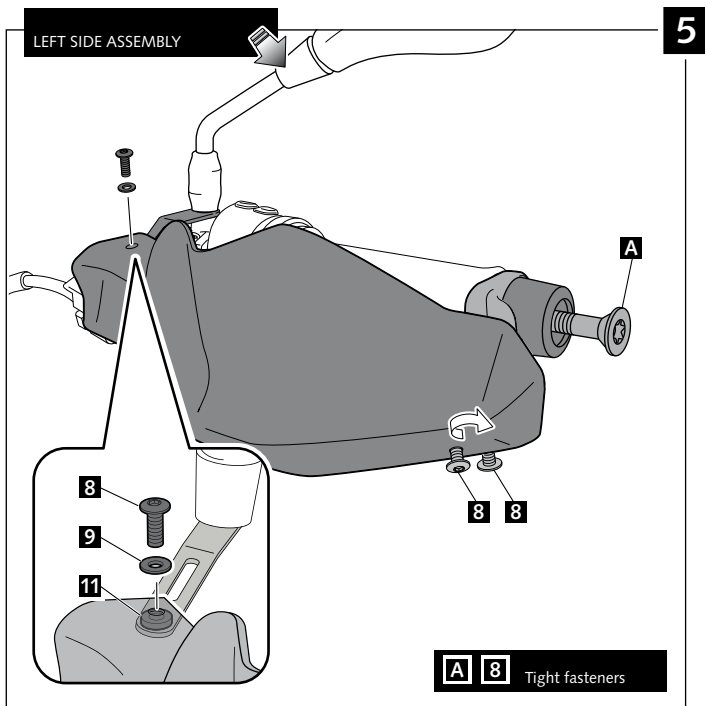

- HANDPROTECTOR FOR -
BMW F800R ('08-'14) / F800GS ('08-'12)

- MOUNTING INSTRUCTIONS -