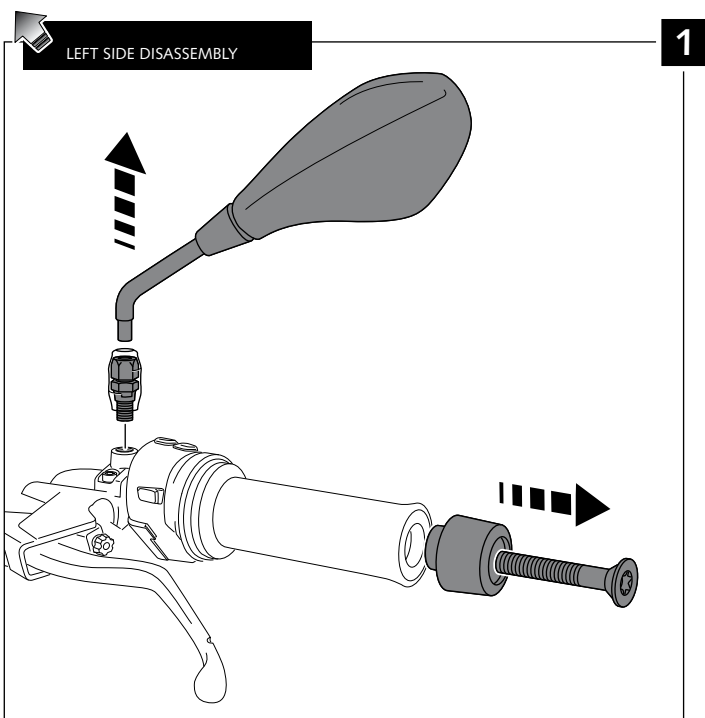

- HANDPROTECTOR FOR -
BMW F800R ('08-'14) / F800GS ('08-'12)