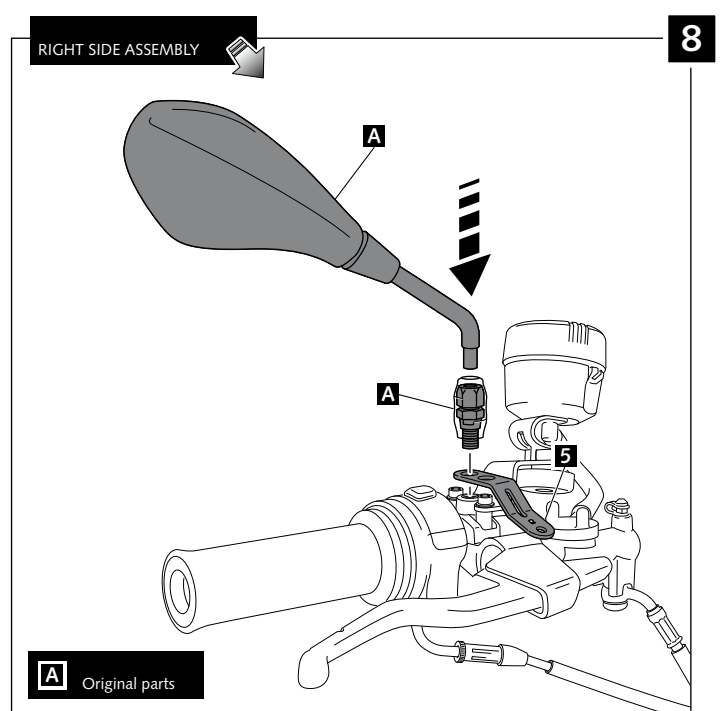

- HANDPROTECTOR FOR -
BMW F800R ('08-'14) / F800GS ('08-'12)

- MOUNTING INSTRUCTIONS -