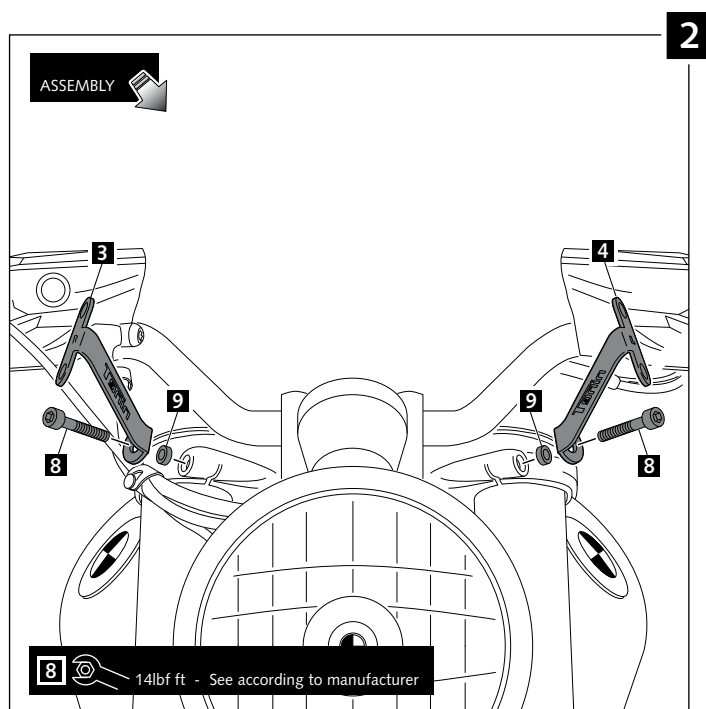

- RETROVISION WINDSCREEN FOR -

BMW R NINE T SCRAMBLER

Ref.: 9338
(Black fairing)

Ref.: 9339
(Carbon look fairing)

1 person

10 min

Easy

Intermediate

Difficult

ID	PART	DESCRIPTION	QTY	REF.
1		Screen	1	1517 F/H/N/W
2		ABS fairing	1	10562 NM3 10562 CM3
3		Right metal support (R)	1	SOPOR-2P-1-9338
4		Left metal support (L)	1	SOPOR-2P-1-9338
5		M5x16 ISO 7380 Allen screw	7	TORNI-I7380-493
6		Silentblock M5	7	SILENBTM5-046/1
7		M5x0,5 Nylon washer	7	ARNV0000000245
8		M8x35 DIN 912 Allen screw	2	TORNI-AD912-196
9		Ø inner 8,5 x Ø outer 14x9 Arrowhead	2	CASQUI___0100
10		M5 ISO 7380 Allen screw cap	7	TAPON___85
11		Stikers set	1	ADHESI___207 ADHESI___208

2 fixing points

- RETROVISION WINDSCREEN FOR - BMW R NINE T SCRAMBLER

- MOUNTING INSTRUCTIONS -