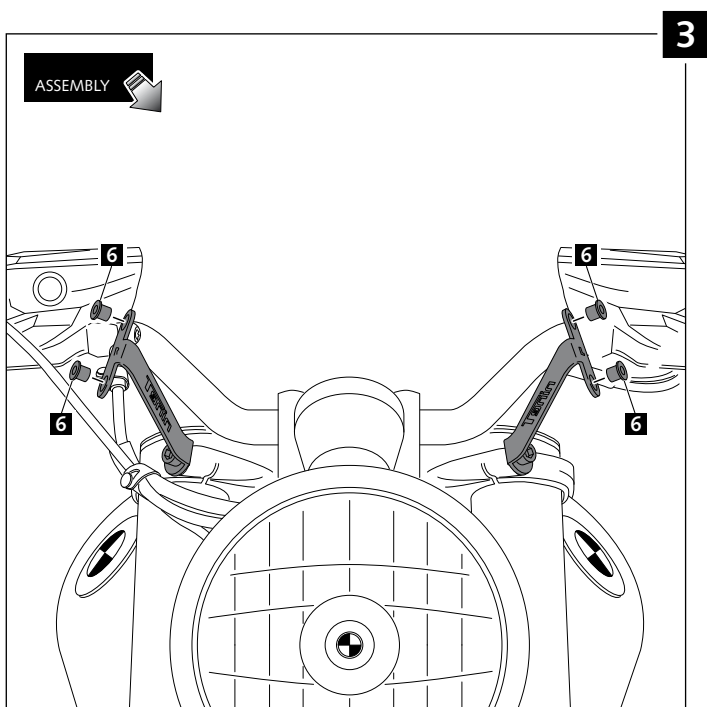

- RETROVISION WINDSCREEN FOR -

BMW R NINE T SCRAMBLER

Ref.: 9338
(Black fairing)

Ref.: 9339
(Carbon look fairing)

1 person

10 min

Easy

Intermediate

Difficult

ID	PART	DESCRIPTION	QTY	REF.
1		Screen	1	1517 F/H/N/W
2		ABS fairing	1	10562 NM3 10562 CM3
3		Right metal support (R)	1	SOPOR-2P-1-9338
4		Left metal support (L)	1	SOPOR-2P-1-9338
5		M5x16 ISO 7380 Allen screw	7	TORNI-I7380-493
6		Silentblock M5	7	SILENBTM5-046/1
7		M5x0,5 Nylon washer	7	ARNV0000000245
8		M8x35 DIN 912 Allen screw	2	TORNI-AD912-196
9		Ø inner 8,5 x Ø outer 14x9 Arrowhead	2	CASQUI___0100
10		M5 ISO 7380 Allen screw cap	7	TAPON___85
11		Stikers set	1	ADHESI___207 ADHESI___208

2 fixing points

- RETROVISION WINDSCREEN FOR - BMW R NINE T SCRAMBLER

- MOUNTING INSTRUCTIONS -