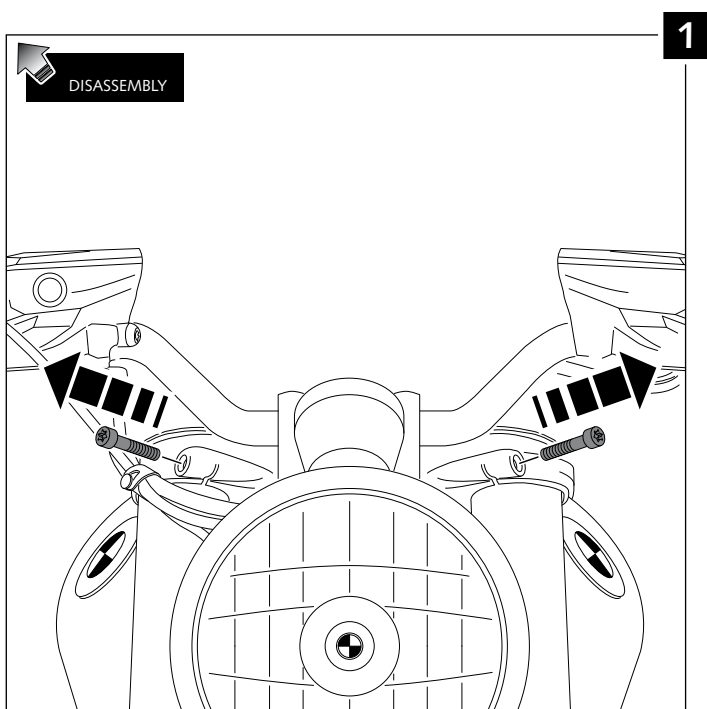

- RETROVISION WINDSCREEN FOR -

BMW R NINE T SCRAMBLER

Ref.: 9338
(Black fairing)

Ref.: 9339
(Carbon look fairing)

1 person

10 min

Easy

Intermediate

Difficult

ID	PART	DESCRIPTION	QTY	REF.
1		Screen	1	1517 F/H/N/W
2		ABS fairing	1	10562 NM3 10562 CM3
3		Right metal support (R)	1	SOPOR-2P-1-9338
4		Left metal support (L)	1	SOPOR-2P-1-9338
5		M5x16 ISO 7380 Allen screw	7	TORNI-I7380-493
6		Silentblock M5	7	SILENBTM5-046/1
7		M5x0,5 Nylon washer	7	ARNV0000000245
8		M8x35 DIN 912 Allen screw	2	TORNI-AD912-196
9		Ø inner 8,5 x Ø outer 14x9 Arrowhead	2	CASQUI___0100
10		M5 ISO 7380 Allen screw cap	7	TAPON___85
11		Stikers set	1	ADHESI___207 ADHESI___208

2 fixing points

- RETROVISION WINDSCREEN FOR - BMW R NINE T SCRAMBLER

- MOUNTING INSTRUCTIONS -