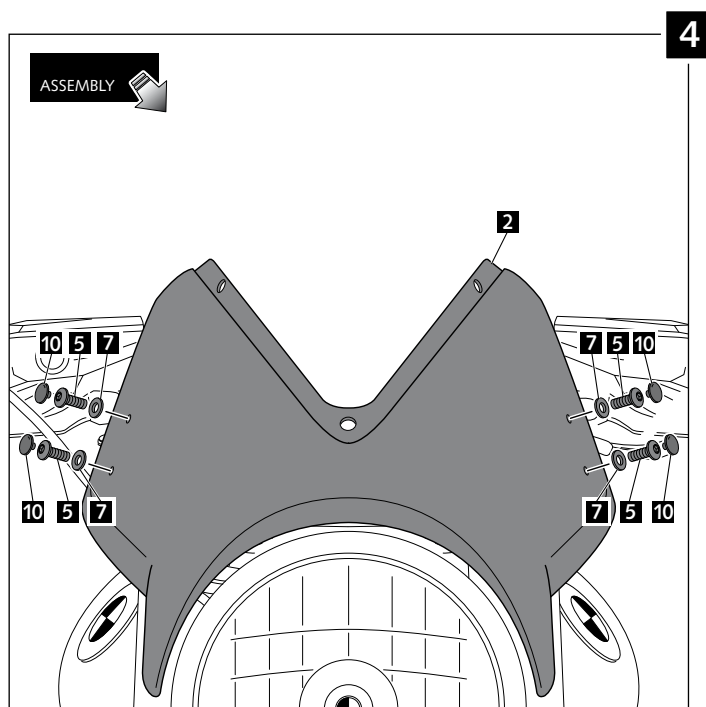

- RETROVISION WINDSCREEN FOR -

BMW R NINE T SCRAMBLER

Ref.: 9338
(Black fairing)

Ref.: 9339
(Carbon look fairing)

1 person

10 min

Easy

Intermediate

Difficult

ID	PART	DESCRIPTION	QTY	REF.
1		Screen	1	1517 F/H/N/W
2		ABS fairing	1	10562 NM3 10562 CM3
3		Right metal support (R)	1	SOPOR-2P-1-9338
4		Left metal support (L)	1	SOPOR-2P-1-9338
5		M5x16 ISO 7380 Allen screw	7	TORNI-I7380-493
6		Silentblock M5	7	SILENBTM5-046/1
7		M5x0,5 Nylon washer	7	ARNV0000000245
8		M8x35 DIN 912 Allen screw	2	TORNI-AD912-196
9		Ø inner 8,5 x Ø outer 14x9 Arrowhead	2	CASQUI___0100
10		M5 ISO 7380 Allen screw cap	7	TAPON___85
11		Stikers set	1	ADHESI___207 ADHESI___208

2 fixing points

- RETROVISION WINDSCREEN FOR - BMW R NINE T SCRAMBLER

- MOUNTING INSTRUCTIONS -