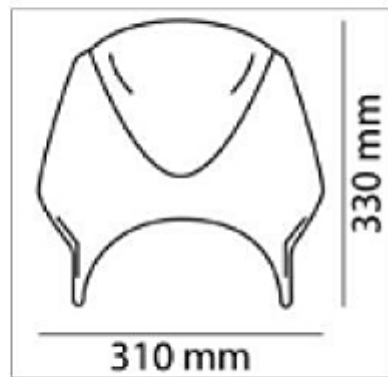

TECHNICAL FEATURES

ABE 38188

TÜV

2 fixing points

Find more Puig products on our website.

Accept no compromises, choose only quality motorcycle windshields & fairings.