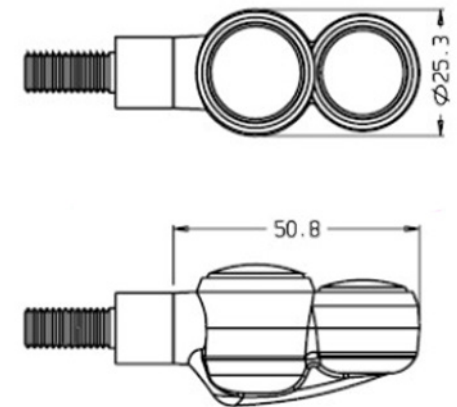

TECHNICAL FEATURES

E-mark certification
HOMOLOGATED

STOP LIGHT

REAR POSITION LIGHT

FRONT RUNNING LIGHT

TURN SIGNAL

DIMENSIONS