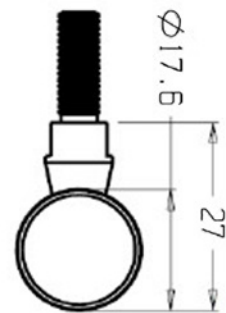

## **TECHNICAL FEATURES**

E-mark certification

**HOMOLOGATED**

TURN SIGNAL

**DIMENSIONS**

When it comes to quality motorcycle signal lights & components, Puig is the brand you can depend on.