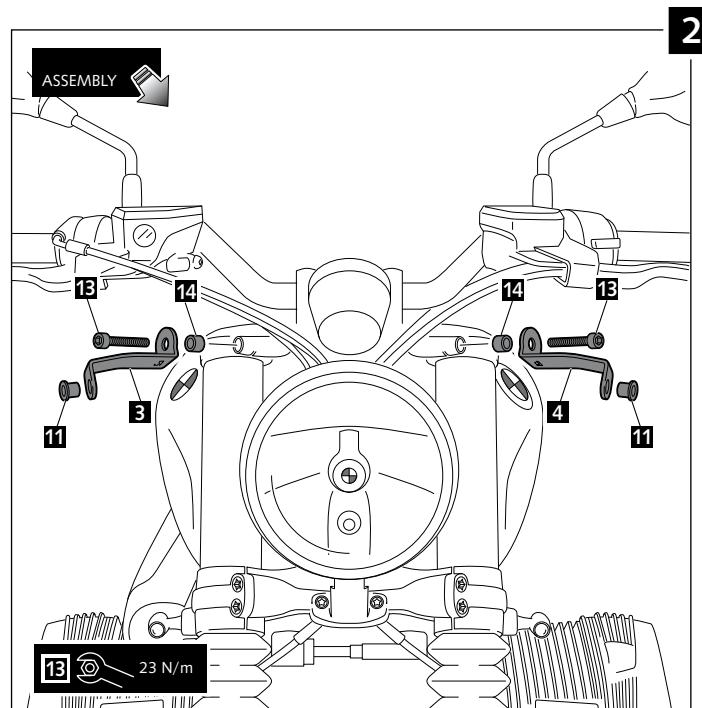

- RETRO WINDSCREEN FOR -

BMW R NINE T SCRAMBLER

- MOUNTING INSTRUCTIONS -