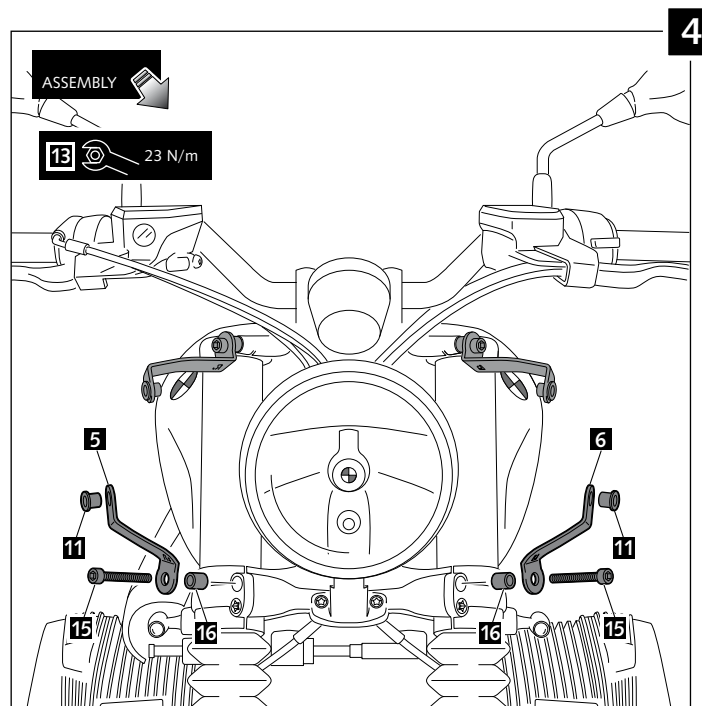

- RETRO WINDSCREEN FOR -

BMW R NINE T SCRAMBLER

- MOUNTING INSTRUCTIONS -