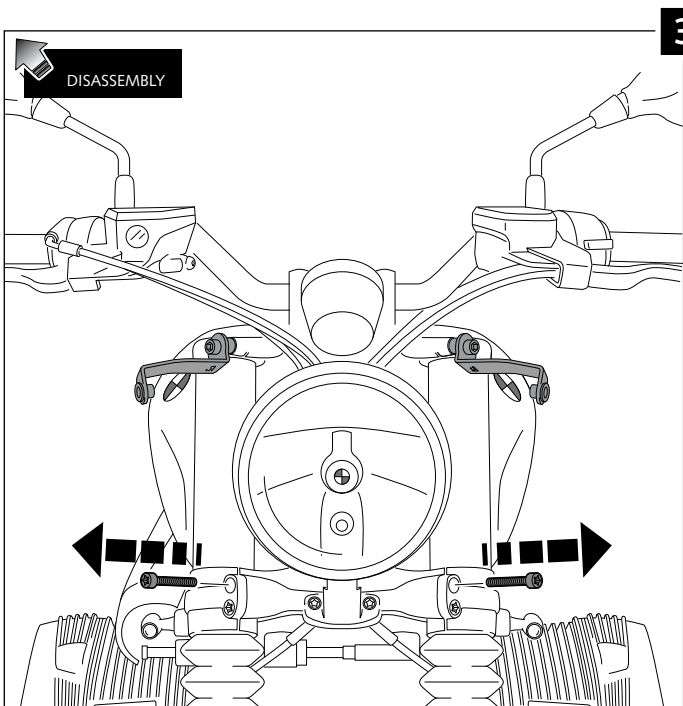

- RETRO WINDSCREEN FOR -

BMW R NINE T SCRAMBLER

- MOUNTING INSTRUCTIONS -