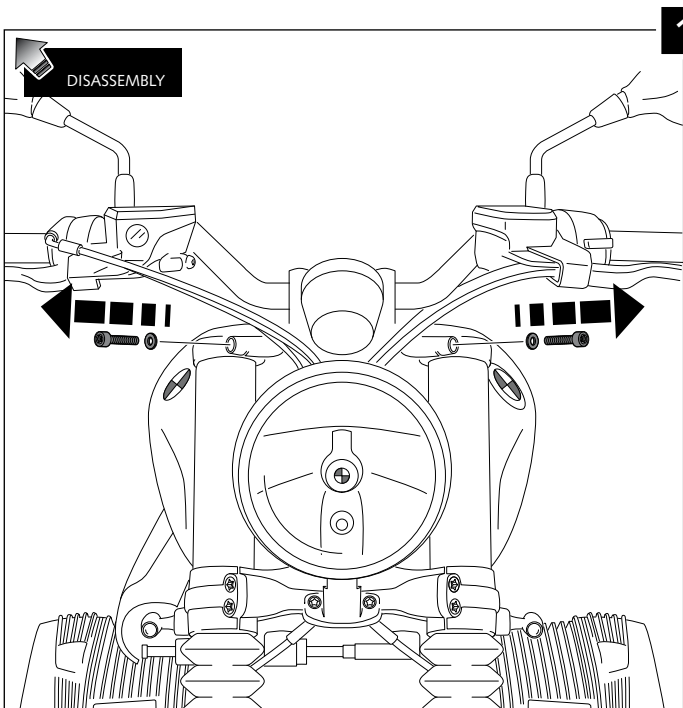

- RETRO WINDSCREEN FOR -

BMW R NINE T SCRAMBLER

- MOUNTING INSTRUCTIONS -