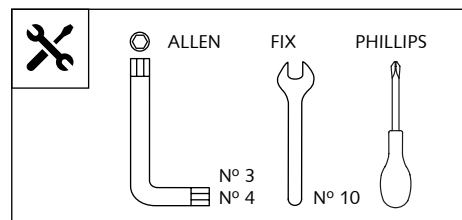

FRONT DEFLECTORS FOR
YAMAHA MT-09 TRACER '15-

Ref.: 9225

ID.	PART	DESCRIPTION	QTY.	REF.:
1		Right deflector	1	9225H/F/N/WM3
2		Left deflector	1	9225H/F/N/WM3
3		Upper left support	1	SOPOR-4P-6-9225
4		Lower left support	1	SOPOR-4P-6-9225
5		Upper right support	1	SOPOR-4P-6-9225
6		Lower right support	1	SOPOR-4P-6-9225
7		M5x11 Ø11 screw ISO 7380	4	TORNI-AI----520
8		M5x1 Nylon washer	4	ARNV00000000245
9		Ø4,5x Ø11,5x 2 rubber washer	4	ARAND-EPDM--722
10		M5 caps	4	TAPON_____85
11		Protective adhesive foam	1	ADHESI-----251