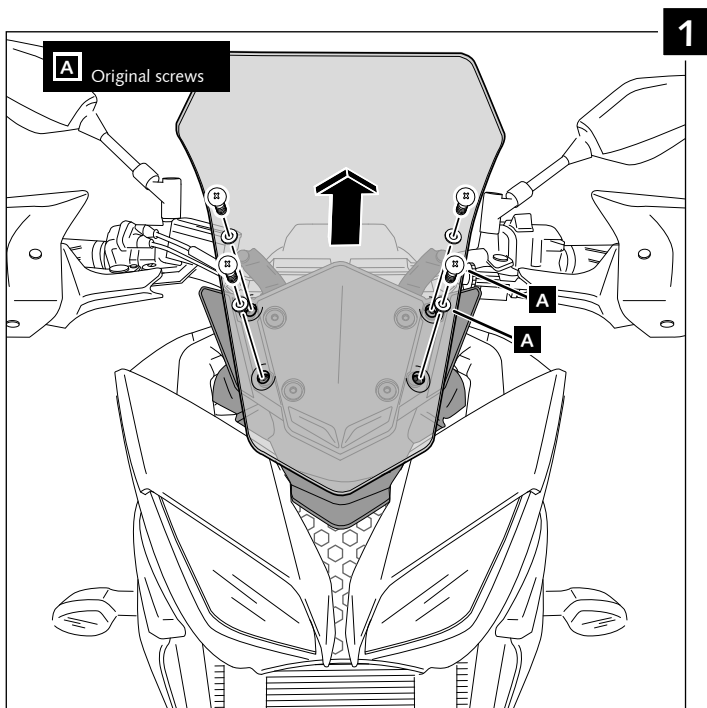

FRONT DEFLECTORS FOR
YAMAHA MT-09 TRACER '15-

MOUNTING INSTRUCTIONS