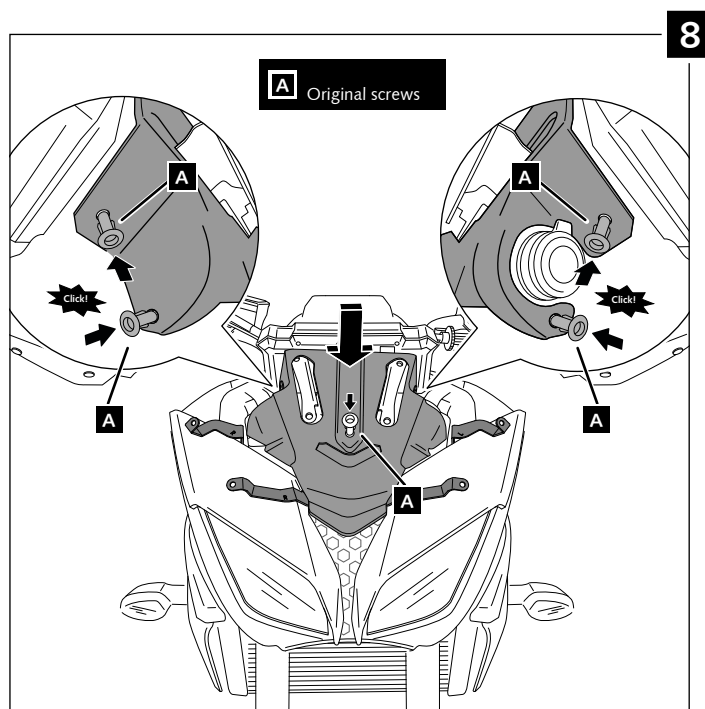

FRONT DEFLECTORS FOR YAMAHA MT-09 TRACER '15-

MOUNTING INSTRUCTIONS