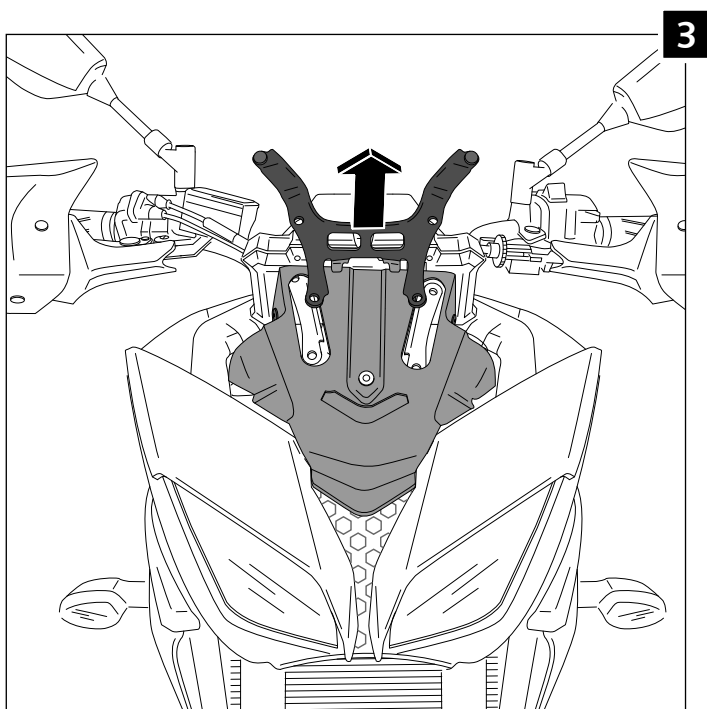

FRONT DEFLECTORS FOR
YAMAHA MT-09 TRACER '15-

MOUNTING INSTRUCTIONS