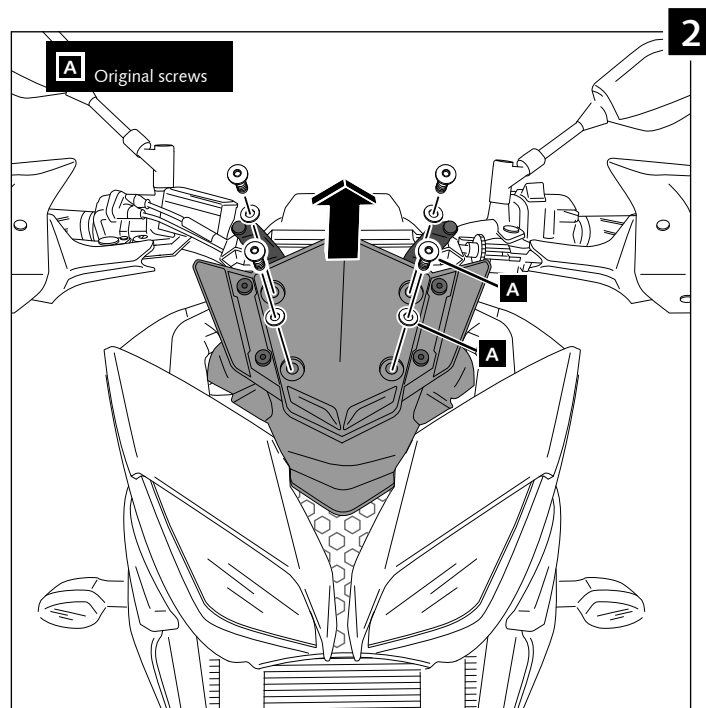

FRONT DEFLECTORS FOR
YAMAHA MT-09 TRACER '15-

MOUNTING INSTRUCTIONS