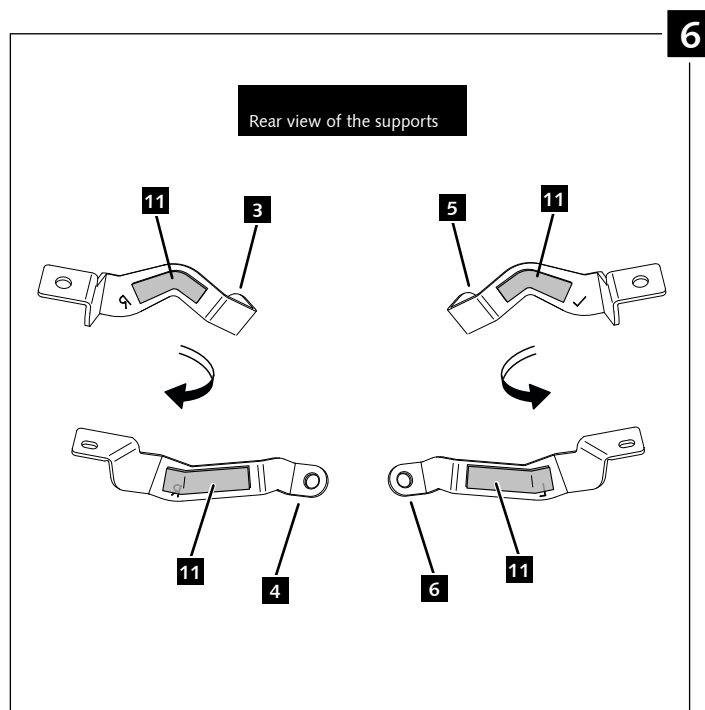

FRONT DEFLECTORS FOR
YAMAHA MT-09 TRACER '15-

Ref.: 9225

ID.	PART	DESCRIPTION	QTY.	REF.:
1		Right deflector	1	9225H/F/N/WM3
2		Left deflector	1	9225H/F/N/WM3
3		Upper left support	1	SOPOR-4P-6-9225
4		Lower left support	1	SOPOR-4P-6-9225
5		Upper right support	1	SOPOR-4P-6-9225
6		Lower right support	1	SOPOR-4P-6-9225
7		M5x11 Ø11 screw ISO 7380	4	TORNI-AI----520
8		M5x1 Nylon washer	4	ARNV00000000245
9		Ø4,5x Ø11,5x 2 rubber washer	4	ARAND-EPDM--722
10		M5 caps	4	TAPON_____85
11		Protective adhesive foam	1	ADHESI-----251

FRONT DEFLECTORS FOR
YAMAHA MT-09 TRACER '15-

MOUNTING INSTRUCTIONS

FRONT DEFLECTORS FOR YAMAHA MT-09 TRACER '15-

MOUNTING INSTRUCTIONS

FRONT DEFLECTORS FOR
YAMAHA MT-09 TRACER '15-

MOUNTING INSTRUCTIONS