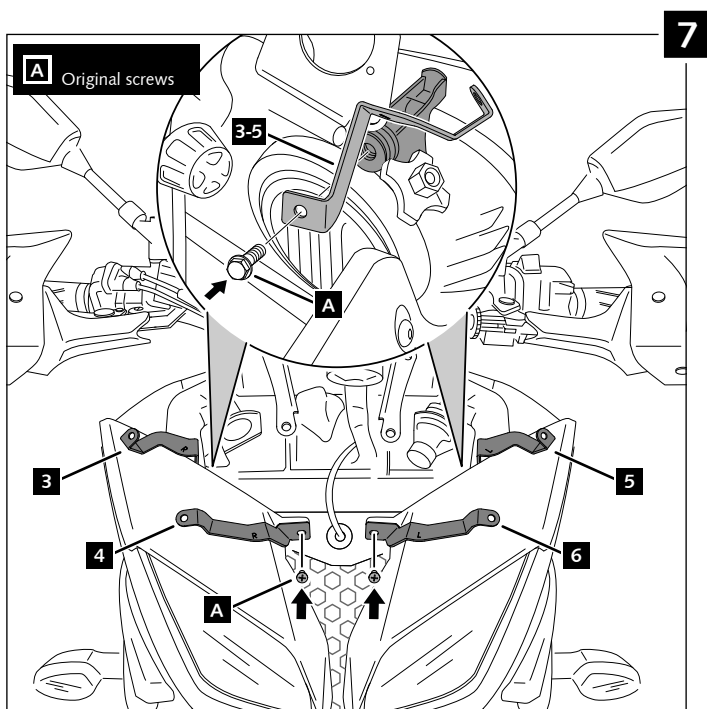

FRONT DEFLECTORS FOR YAMAHA MT-09 TRACER '15-

MOUNTING INSTRUCTIONS