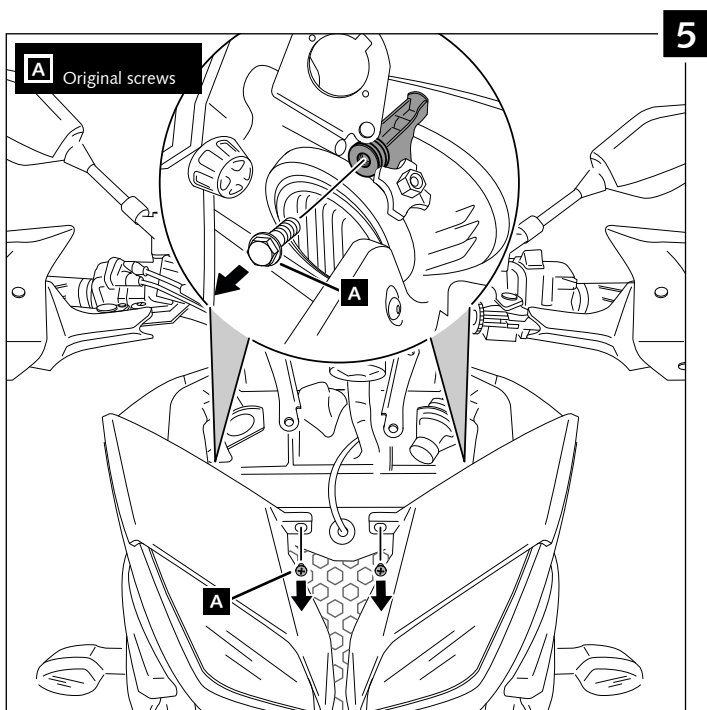

FRONT DEFLECTORS FOR YAMAHA MT-09 TRACER '15-

MOUNTING INSTRUCTIONS