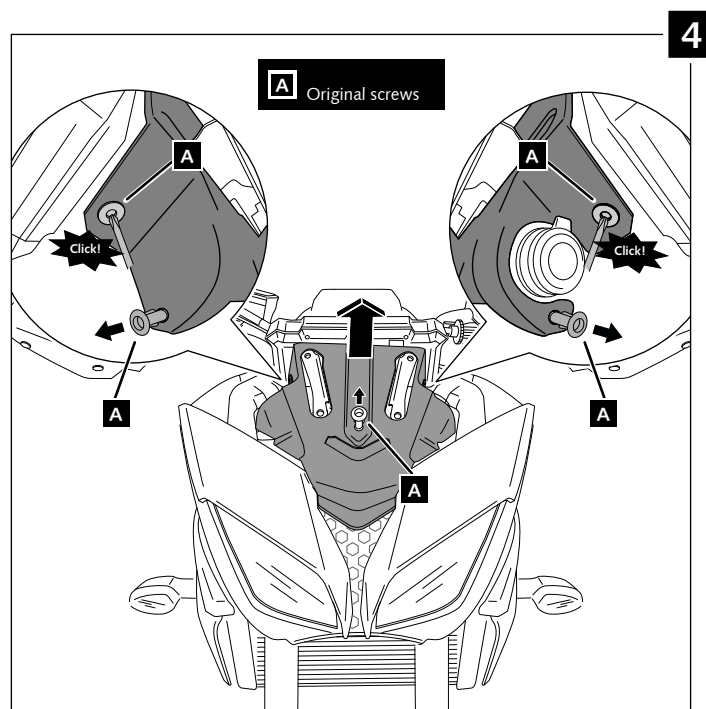

FRONT DEFLECTORS FOR
YAMAHA MT-09 TRACER '15-

MOUNTING INSTRUCTIONS