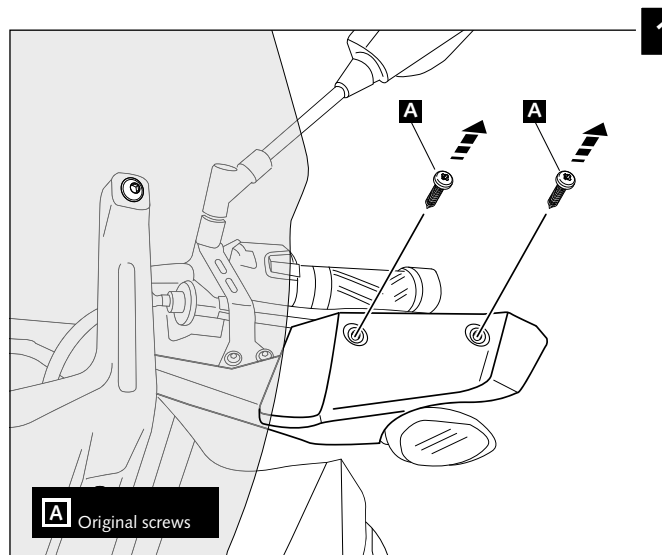

ROUNDED CONTOUR-PROFILE

MOUNTING INSTRUCTIONS

ORIGINAL EXTENSION HANDGUARDS FOR:

YAMAHA MT-07 TRACER

Ref.: 9214

tools needed

PHILLIPS ALLEN N° 4

mounting time

25 min.

mounting difficulty

Easy

ID.	PART	DESCRIPTION	QTY.	REF.
1		Right original extension handguard	1	9214F/H/WM3
2		Left original extension handguard	1	9214F/H/WM3
3		Ø5x25mm DIN7505B special screw (Black)	4	TORNI-D7505-754
4		M5 DIN125 metallic washer	4	ARAND-----93
5		M5 Ø12xØ6xØ9 silentblock	4	AROPASACABLES-1
6		Ø12xØ7x7,3 bush with flange	4	CASQUI-----755
7		Ø8,5xØ14x7,5 arrowhead	2	CASQUI8147-0193
8		Ø8,5xØ14x6 arrowhead	2	CASQUI-----208