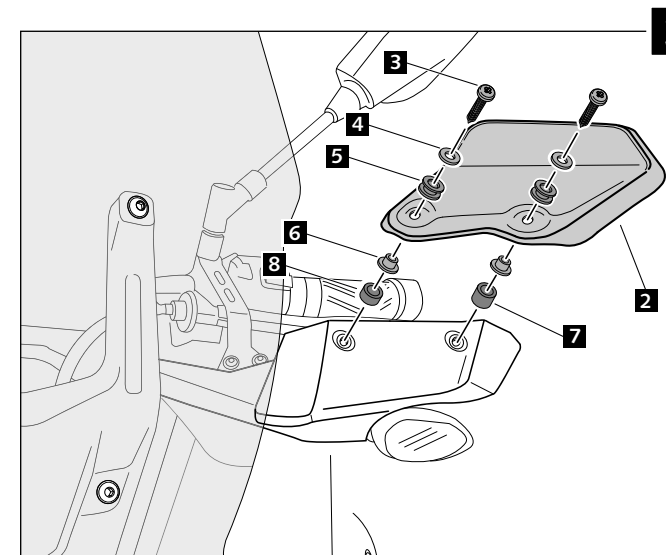

## MOUNTING INSTRUCTIONS

ORIGINAL EXTENSION HANDGUARDS FOR:

# YAMAHA MT-07 TRACER

Ref.: 9214

**tools needed**

PHILLIPS ALLEN N° 4

**mounting time**

25 min.

**mounting difficulty**

Easy

ID.	PART	DESCRIPTION	QTY.	REF.
1		Right original extension handguard	1	9214F/H/WM3
2		Left original extension handguard	1	9214F/H/WM3
3		Ø5x25mm DIN7505B special screw (Black)	4	TORNI-D7505-754
4		M5 DIN125 metallic washer	4	ARAND-----93
5		M5 Ø12xØ6xØ9 silentblock	4	AROPASACABLES-1
6		Ø12xØ7x7,3 bush with flange	4	CASQUI-----755
7		Ø8,5xØ14x7,5 arrowhead	2	CASQUI8147-0193
8		Ø8,5xØ14x6 arrowhead	2	CASQUI-----208