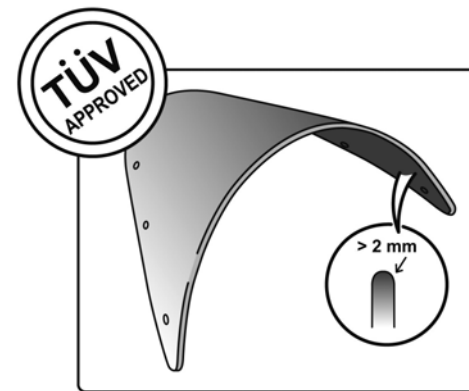

TECHNICAL FEATURES

Check the ABE HOMOLOGATION document if the product is homologated for your motorcycle

ROUNDED CONTOUR-PROFILE

TÜV APPROVED

Find more Puig products on our website.

Accept no compromises, choose only quality motorcycle windshields & fairings.