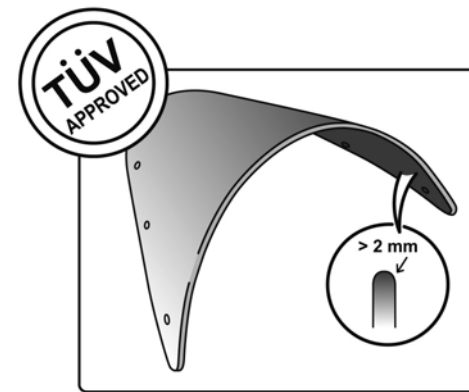

TECHNICAL FEATURES

Check the ABE HOMOLOGATION document if the product is homologated for your motorcycle

ROUNDED CONTOUR-PROFILE

TÜV APPROVED

Find more Puig products on our website.

Accept no compromises, choose only quality motorcycle windshields & fairings.