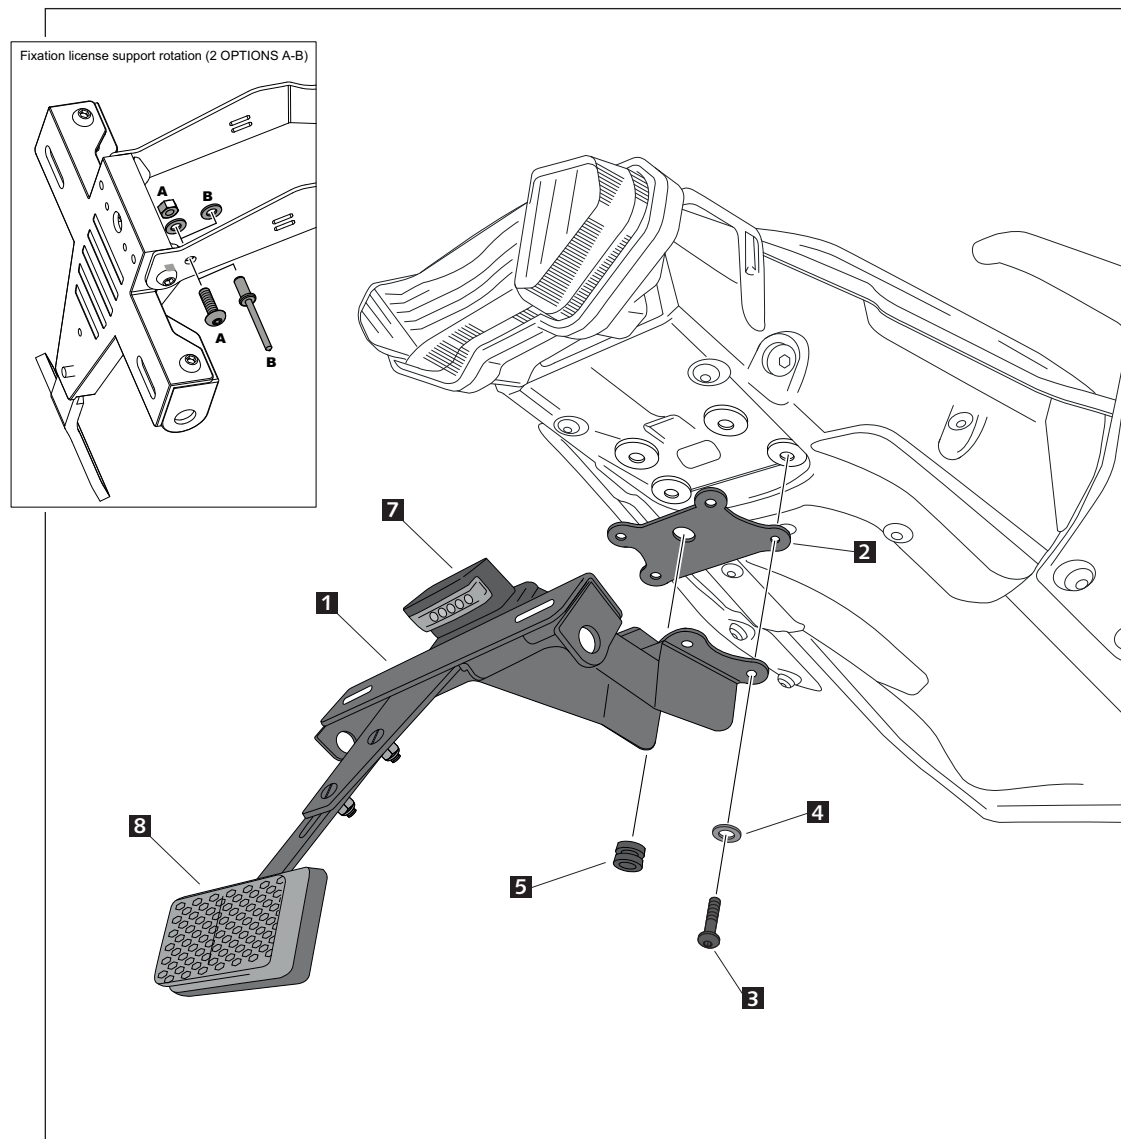

LICENSE SUPPORT ADAPTABLE TO
YAMAHA MT07 TRACER 16'

Ref.: **9204N**

It would be convenient to re-tighten the license support screws, especially the ones that are fixed to the motorcycle, whenever you maintain the vehicle.

Thanks for your attention.

ID.	DESCRIPTION	QTY.
1	License support	1
2	Interior metallic cap	1
3	M6x20 DIN1001 screw (black)	4
4	M6 DIN9021 washer	4
5	Silentblock	4
6	Plastic Bridle	5
7	Back light	1
8	Reflector	1