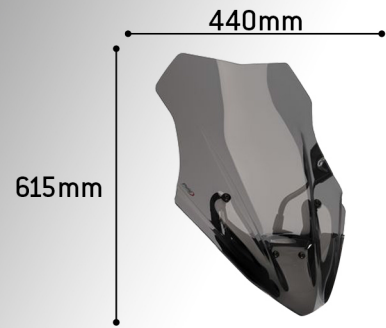

# TRIUMPH TIGER SPORT 16' - Cúpula Touring

**Puig**  
Hi-Tech Parts

Max. protection +120mm [+4,72in]

9200F

9200H

OEM

Learn more about motorcycle windshields and fairings we have.