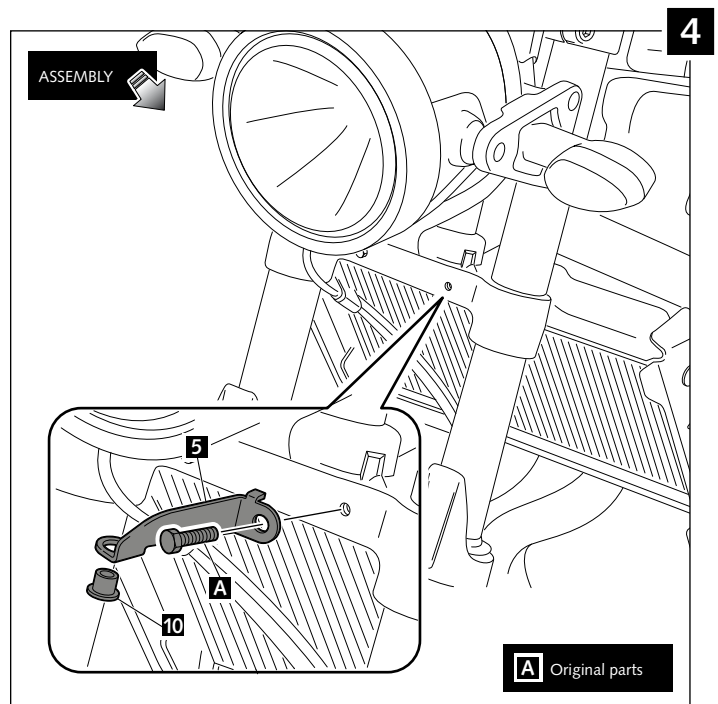

RETRO WINDSCREEN FOR YAMAHA XSR900

MOUNTING INSTRUCTIONS