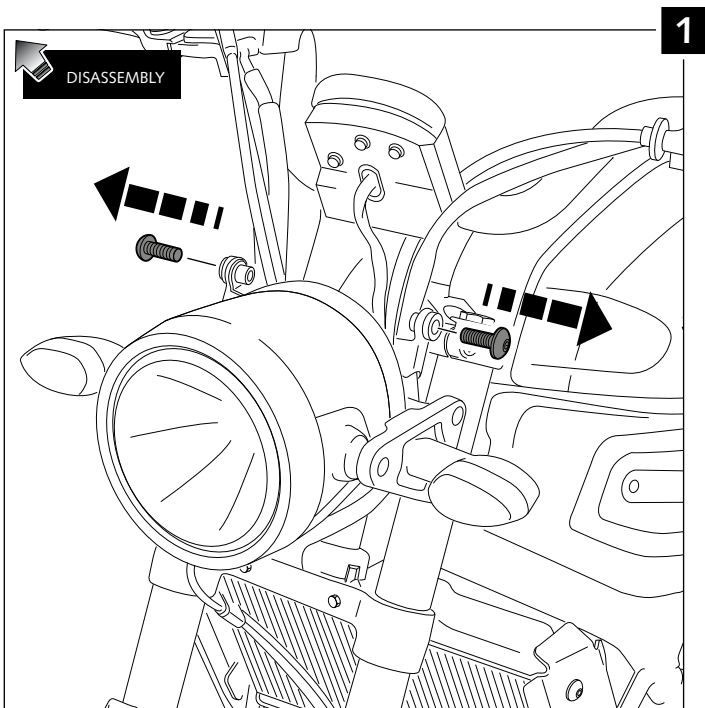

RETRO WINDSCREEN FOR YAMAHA XSR900

MOUNTING INSTRUCTIONS