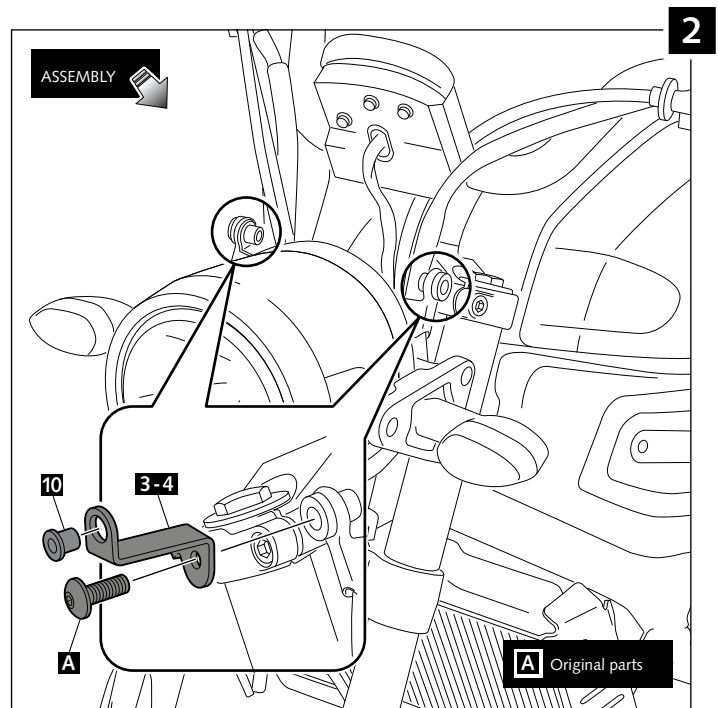

RETRO WINDSCREEN FOR YAMAHA XSR900

MOUNTING INSTRUCTIONS