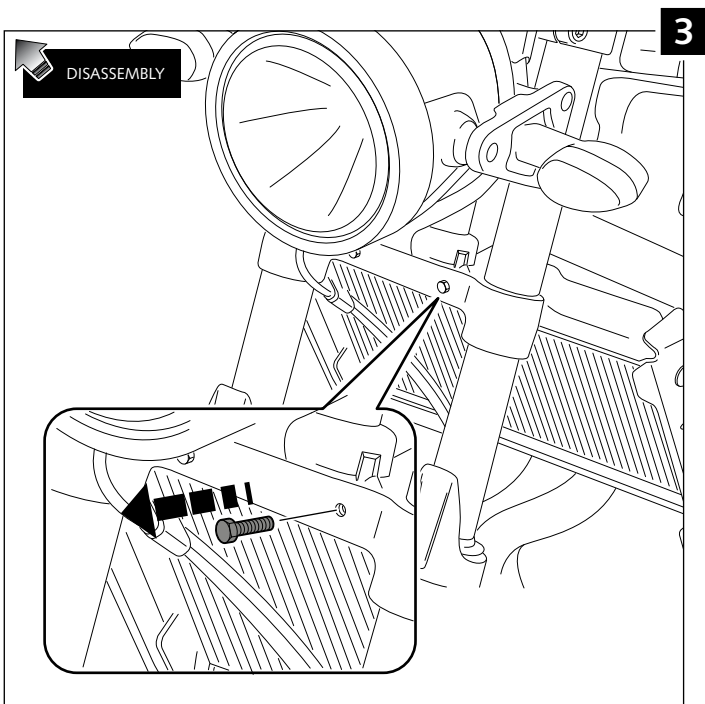

RETRO WINDSCREEN FOR YAMAHA XSR900

MOUNTING INSTRUCTIONS