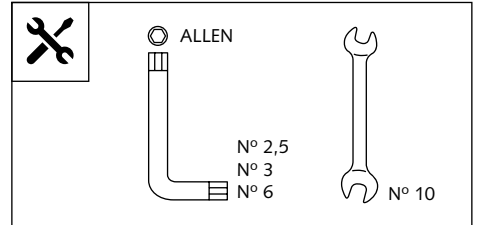

## RETRO WINDSCREEN FOR YAMAHA XSR900

**Ref.: 8934**  
black colour

**Ref.: 9188**  
carbon look

ID.	PART	DESCRIPTION	QTY.
1		Screen	1
2		ABS Fairing	1
3		Right metal support	1
4		Left metal support	1
5		Lower metal support	1
6		M4x16 ISO 7380 Allen screw	5
7		Silentblock M4	5
8		M4x0,5 Nylon washer	5
9		M5x16 ISO 7380 Allen screw	3
10		Silentblock M5	3
11		M5x1 Nylon washer	3
12		Stikers set	1