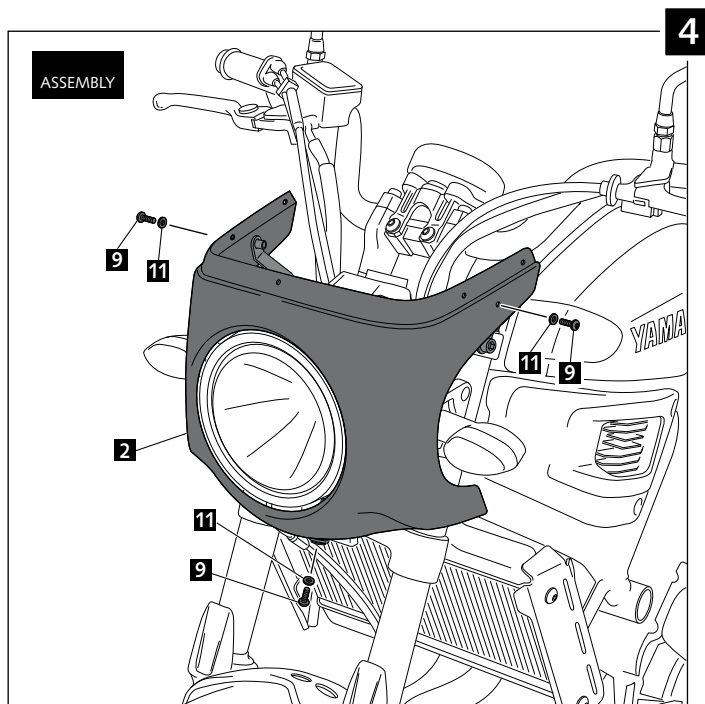

- RETRO WINDSCREEN FOR -

YAMAHA XSR700

- MOUNTING INSTRUCTIONS -