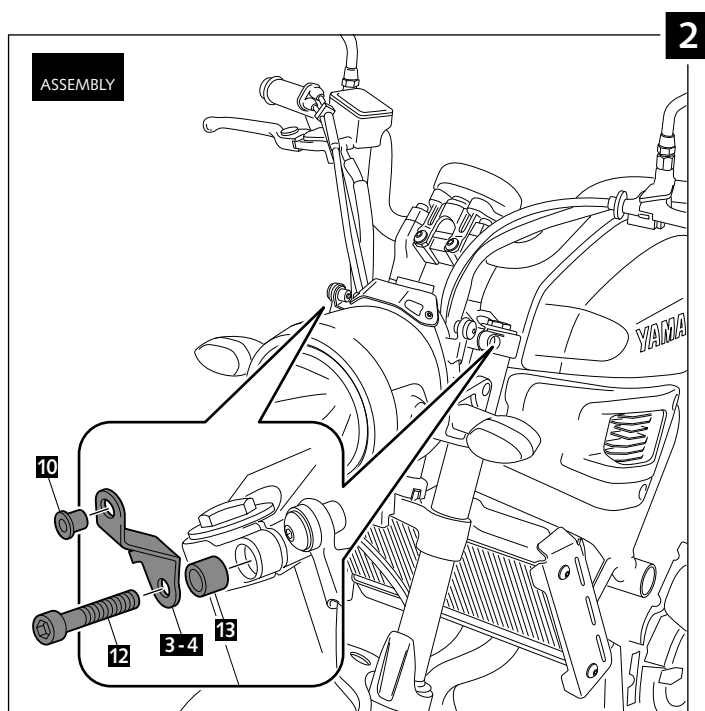

- RETRO WINDSCREEN FOR -

YAMAHA XSR700

- MOUNTING INSTRUCTIONS -