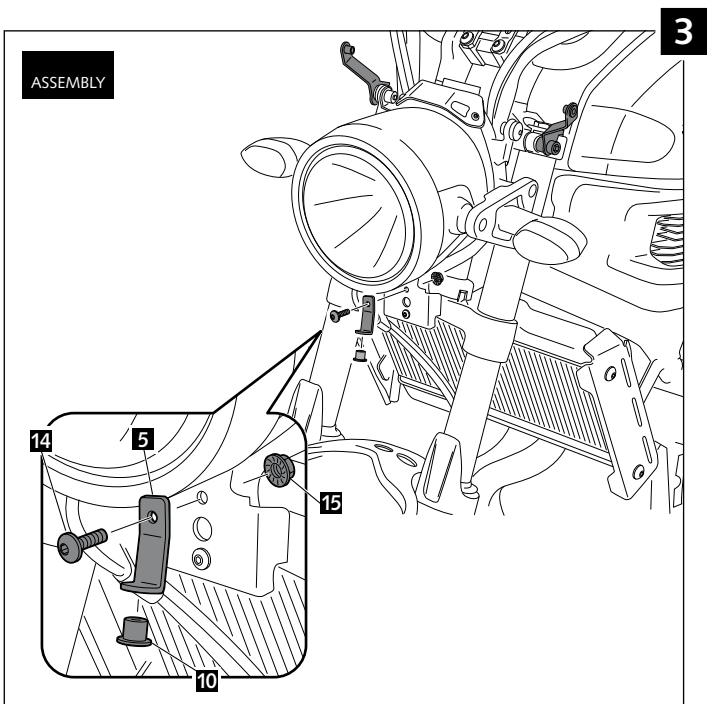

- RETRO WINDSCREEN FOR -

YAMAHA XSR700

- MOUNTING INSTRUCTIONS -