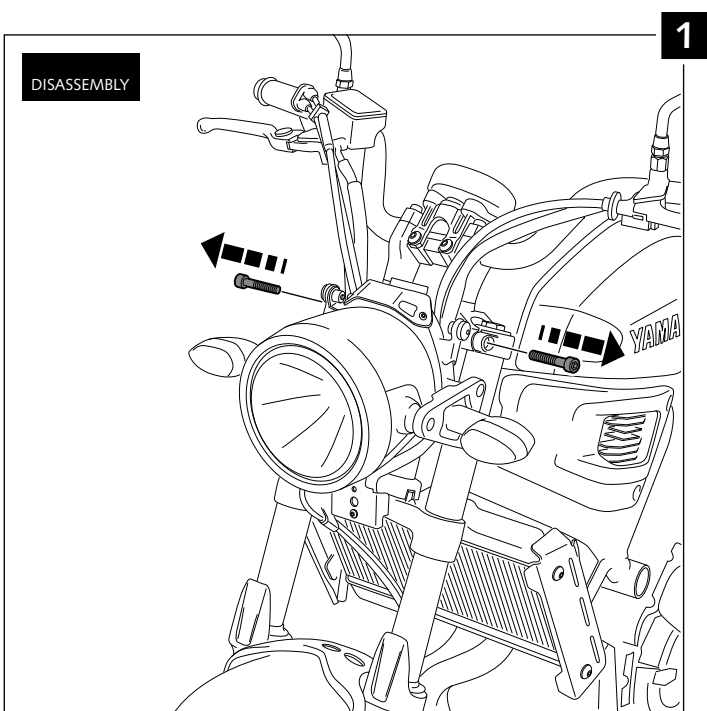

- RETRO WINDSCREEN FOR -

YAMAHA XSR700

- MOUNTING INSTRUCTIONS -