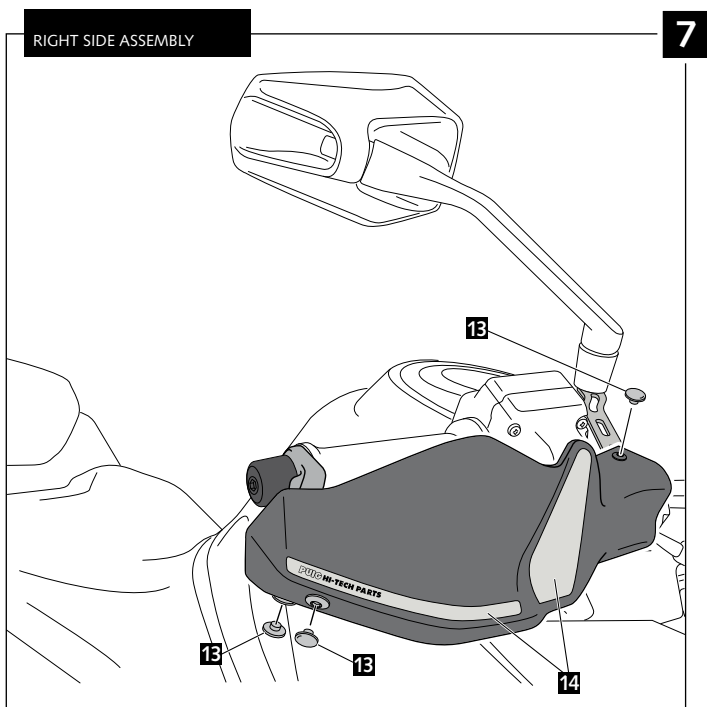

- HANDPROTECTORS FOR - KTM SUPERDUKE 1290 GT / SUPERDUKE 1290 R

- MOUNTING INSTRUCTIONS -