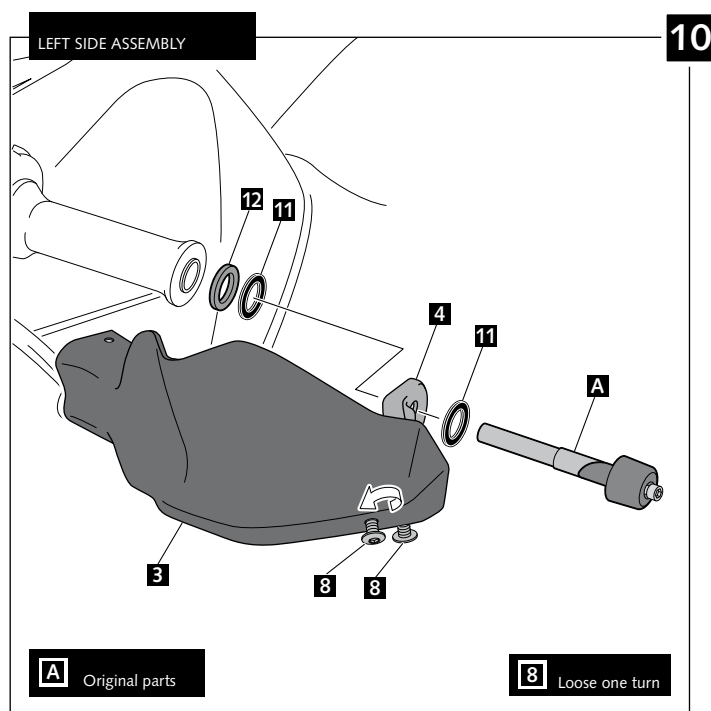

- HANDPROTECTORS FOR - KTM SUPERDUKE 1290 GT / SUPERDUKE 1290 R

- MOUNTING INSTRUCTIONS -