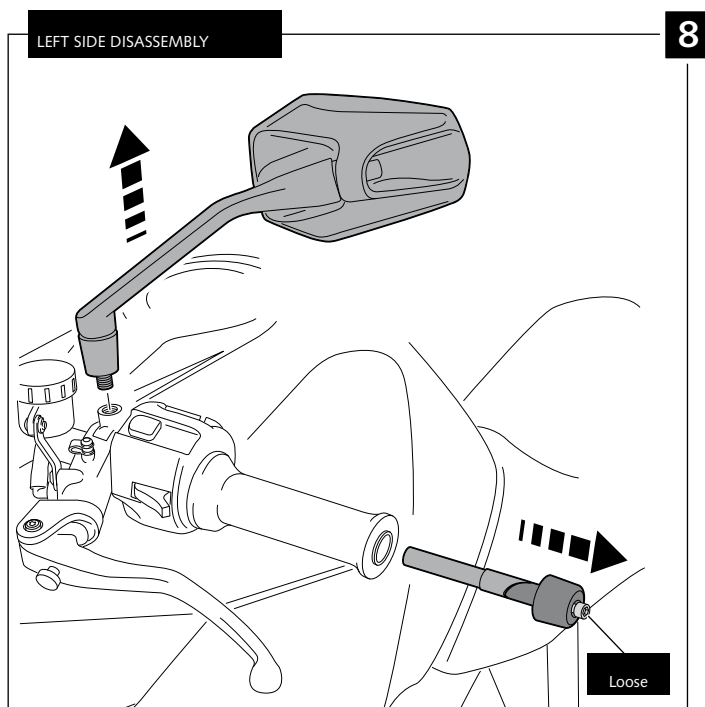

- HANDPROTECTORS FOR - KTM SUPERDUKE 1290 GT / SUPERDUKE 1290 R

- MOUNTING INSTRUCTIONS -