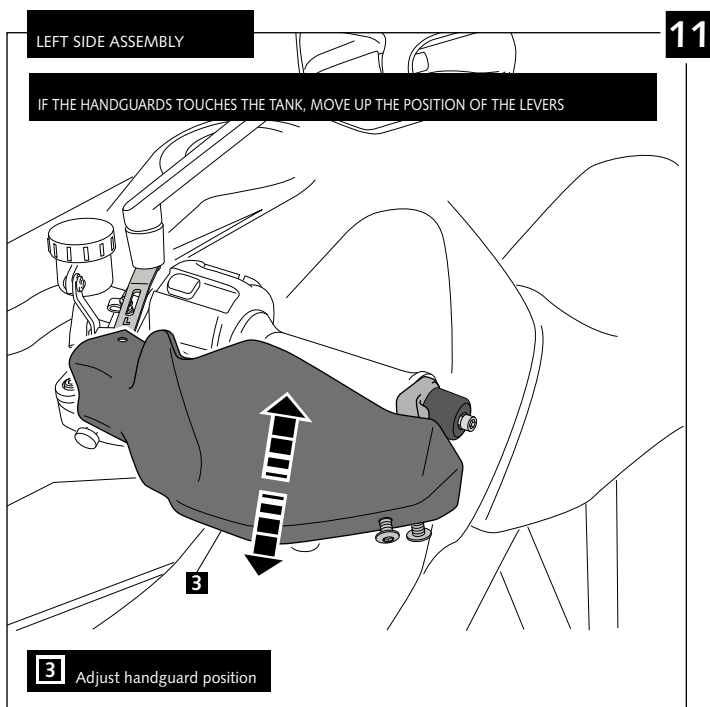

- HANDPROTECTORS FOR - KTM SUPERDUKE 1290 GT / SUPERDUKE 1290 R

- MOUNTING INSTRUCTIONS -