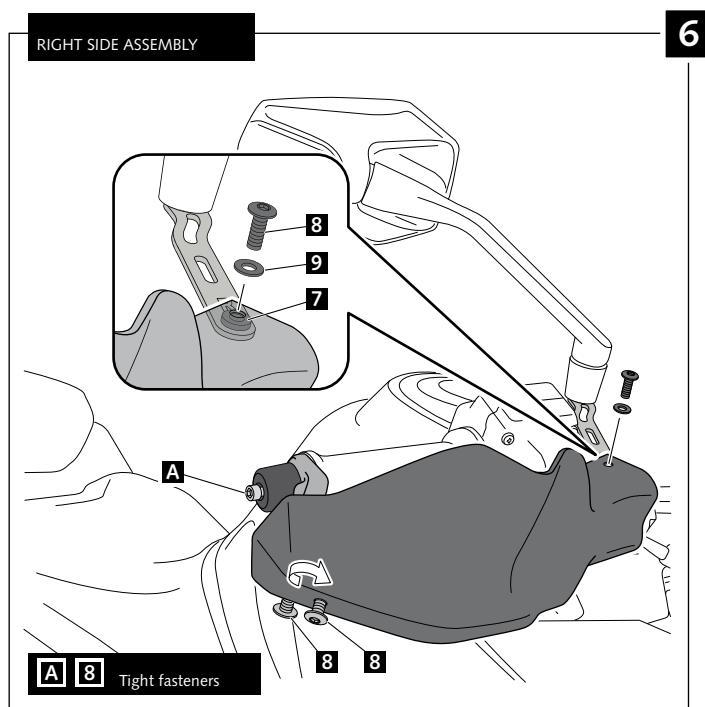

- HANDPROTECTORS FOR - KTM SUPERDUKE 1290 GT / SUPERDUKE 1290 R

- MOUNTING INSTRUCTIONS -