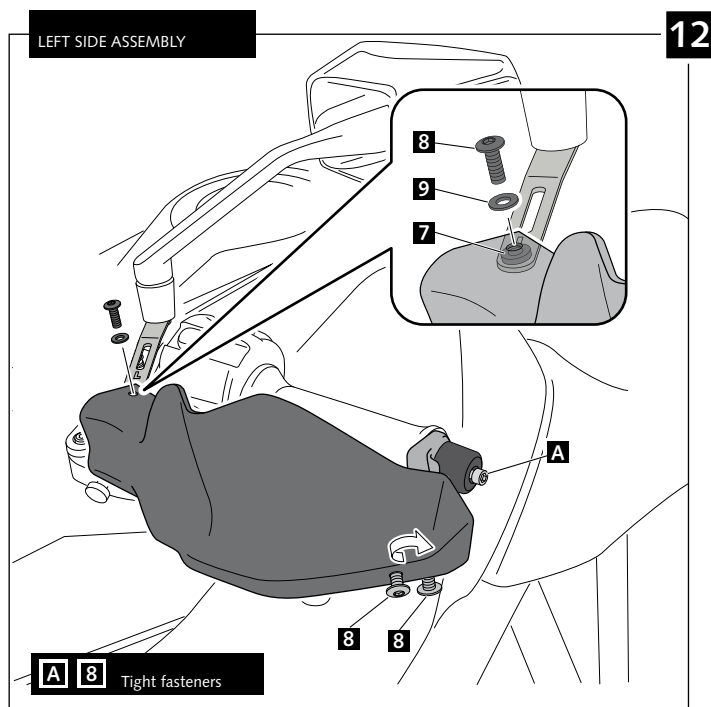

- HANDPROTECTORS FOR - KTM SUPERDUKE 1290 GT / SUPERDUKE 1290 R

- MOUNTING INSTRUCTIONS -