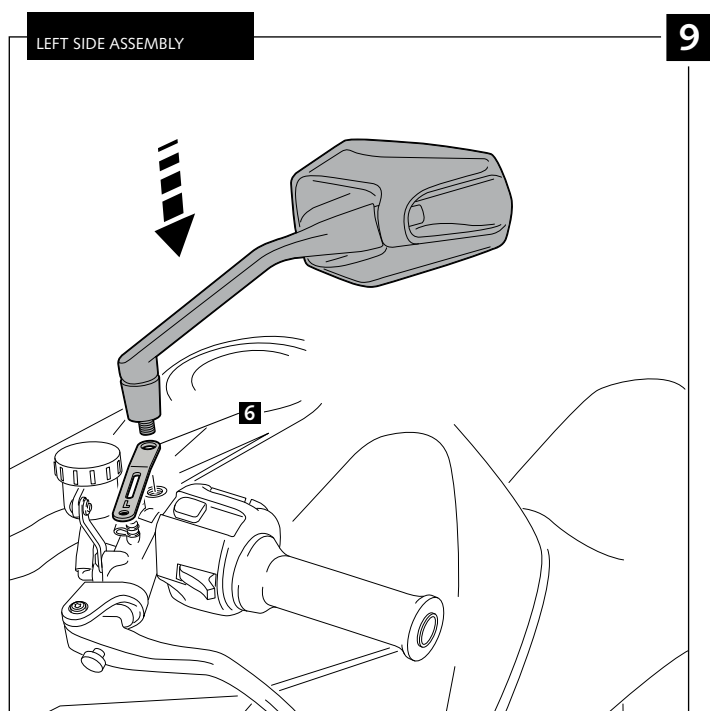

- HANDPROTECTORS FOR - KTM SUPERDUKE 1290 GT / SUPERDUKE 1290 R

- MOUNTING INSTRUCTIONS -