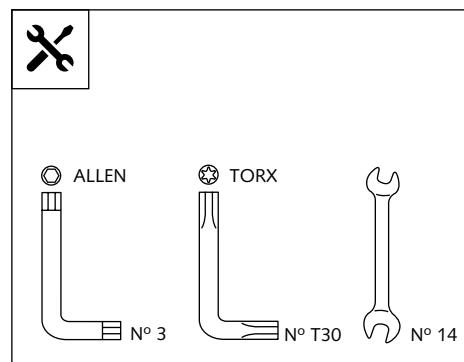

KTM SUPERDUKE 1290 GT / SUPERDUKE 1290 R

Ref.: 9186

ID	PART	DESCRIPTION	QTY	REF.
1		Right handguard	1	9186JM3
2		Ø14 right handlebar anchoring part (supplied mounted with handguard)	1	9186JM3
3		Left handguard	1	9186JM3
4		Ø14 left handlebar anchoring part (supplied mounted with handguard)	1	9186JM3
5		Right metal support	1	SOPOR-2P-3-9186
6		Left metal support	1	SOPOR-2P-3-9186
7		Øinner 4,5 Øouter 11x2 rubber washer (supplied already mounted on items 1-2-3-4)	6	ARAND-EPDM--722
8		M5x11 ISO 7380 Allen screw	6	TORNI-AI----520
9		M5X1 Nylon washer	6	ARNV00000000245
10		M5 Special nut (supplied already mounted on items 1-2-3-4)	4	TUERC-D6923-255
11		Øinner 15 Øouter28x1 Rubber washer	4	ARAND-----740
12		Øinner 15 Øouter27x2,5 Rubber washer	2	ARANDPD125--741
13		M5 ISO 7380 Allen screw cap	6	TAPON-----85
14		Stikers set	1	ADHESI-----234