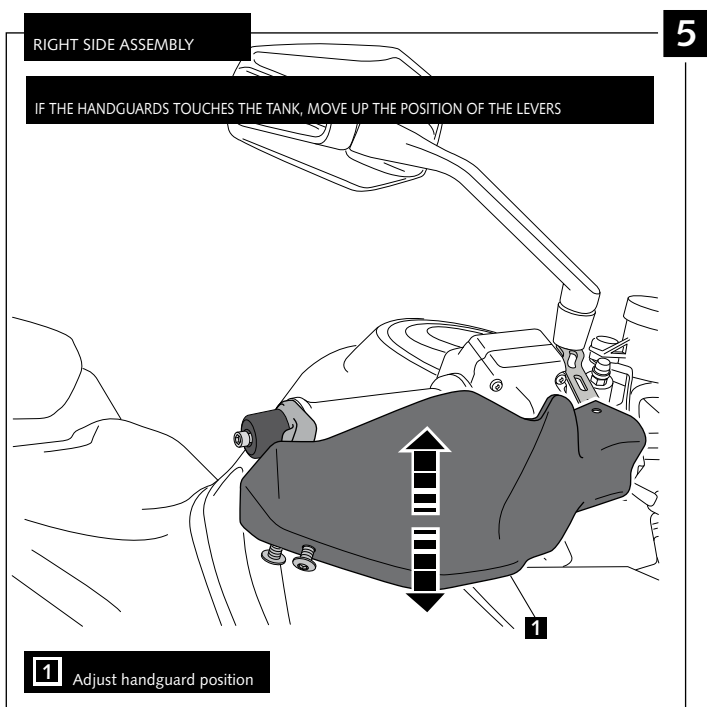

- HANDPROTECTORS FOR - KTM SUPERDUKE 1290 GT / SUPERDUKE 1290 R

- MOUNTING INSTRUCTIONS -