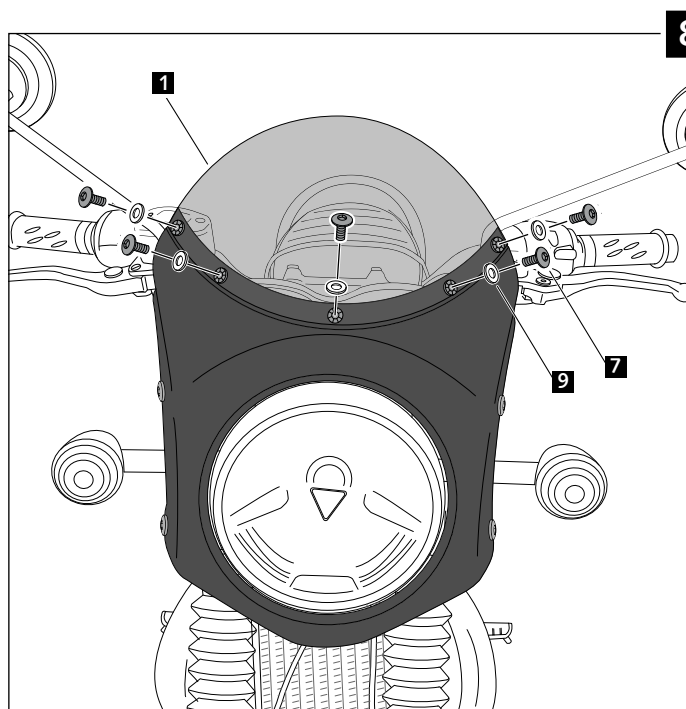

- RETRO WINDSCREEN FOR -

TRIUMPH BONNEVILLE T100/T120

- MOUNTING INSTRUCTIONS -