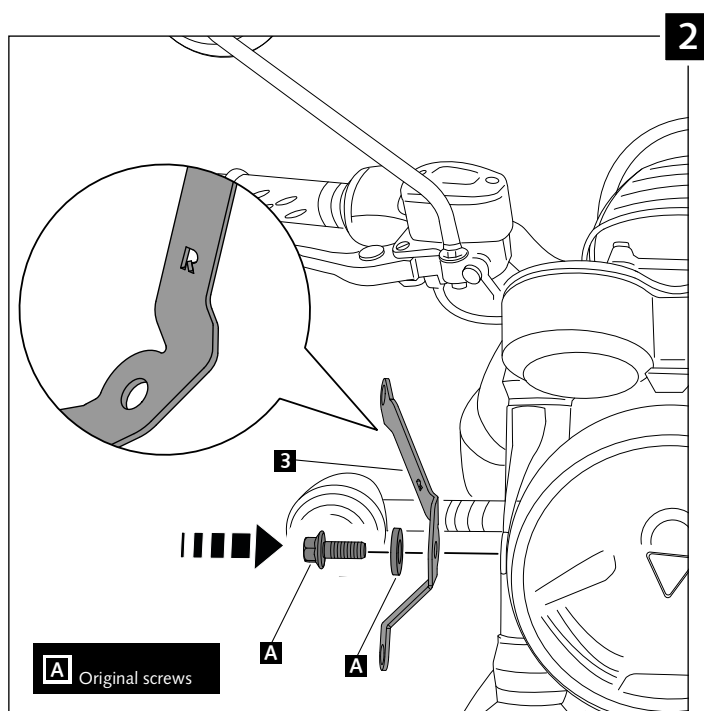

- RETRO WINDSCREEN FOR -

TRIUMPH BONNEVILLE T100/T120

- MOUNTING INSTRUCTIONS -