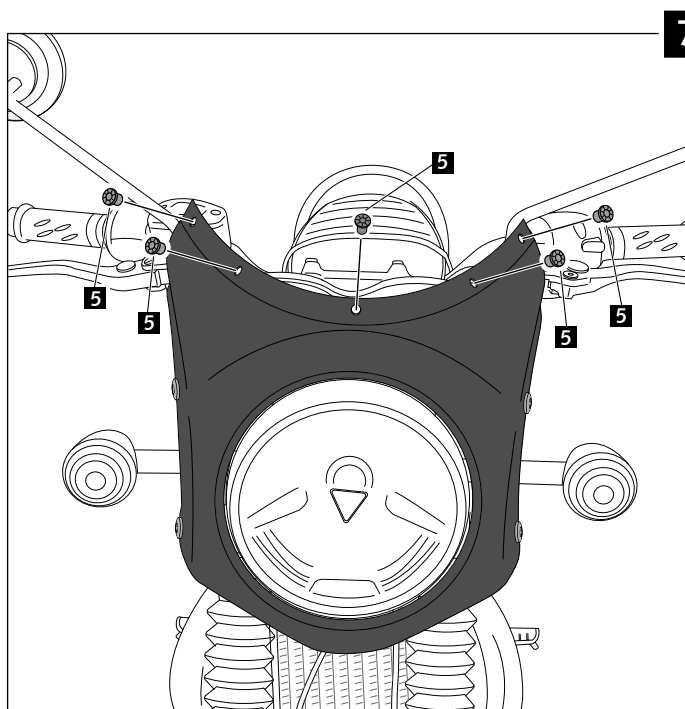

- RETRO WINDSCREEN FOR -

TRIUMPH BONNEVILLE T100/T120

- MOUNTING INSTRUCTIONS -