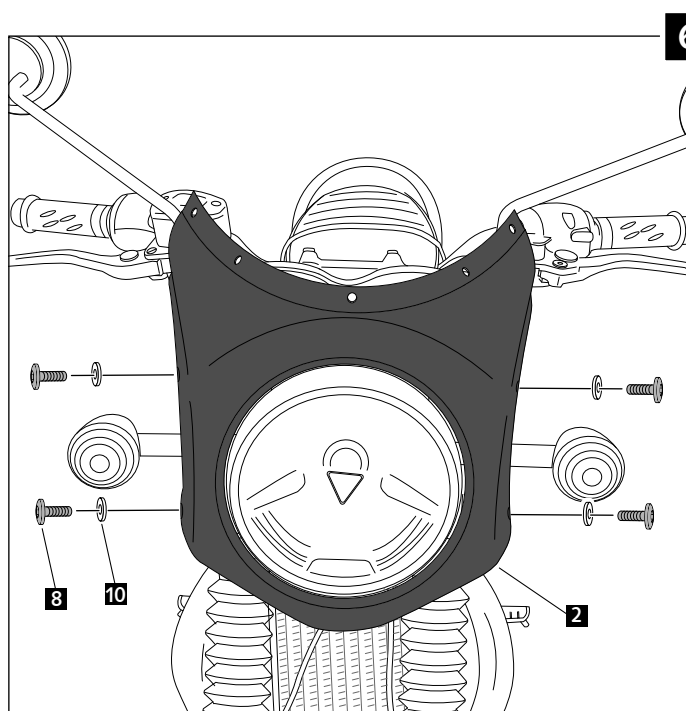

- RETRO WINDSCREEN FOR -

TRIUMPH BONNEVILLE T100/T120

- MOUNTING INSTRUCTIONS -