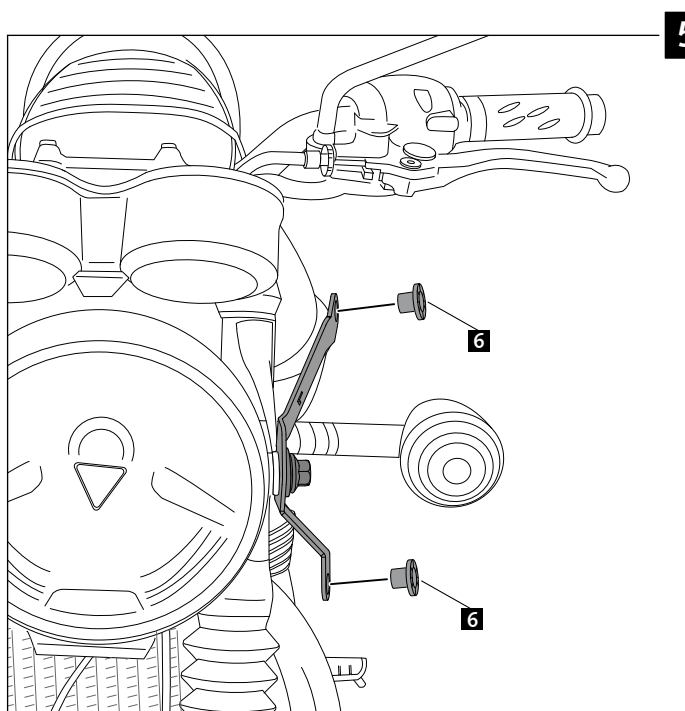

- RETRO WINDSCREEN FOR -

TRIUMPH BONNEVILLE T100/T120

- MOUNTING INSTRUCTIONS -