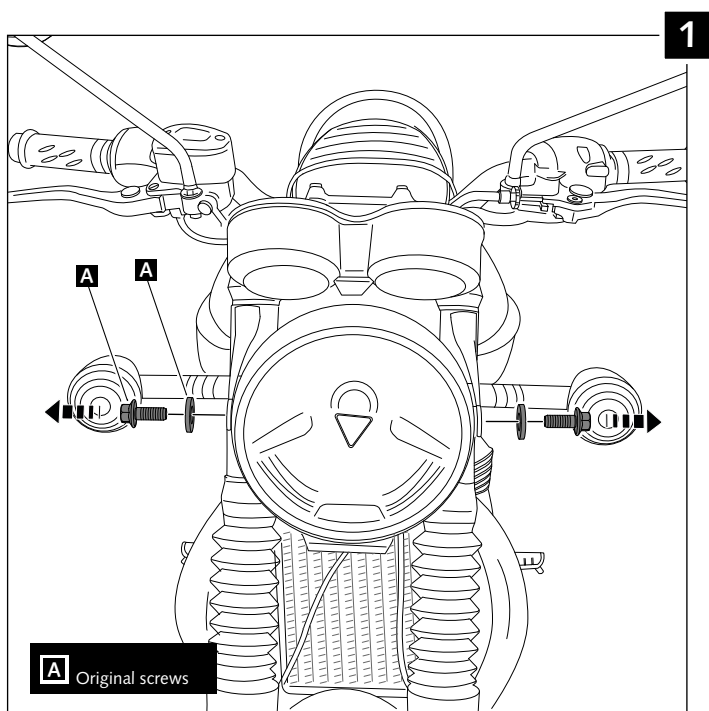

- RETRO WINDSCREEN FOR -

TRIUMPH BONNEVILLE T100/T120

- MOUNTING INSTRUCTIONS -