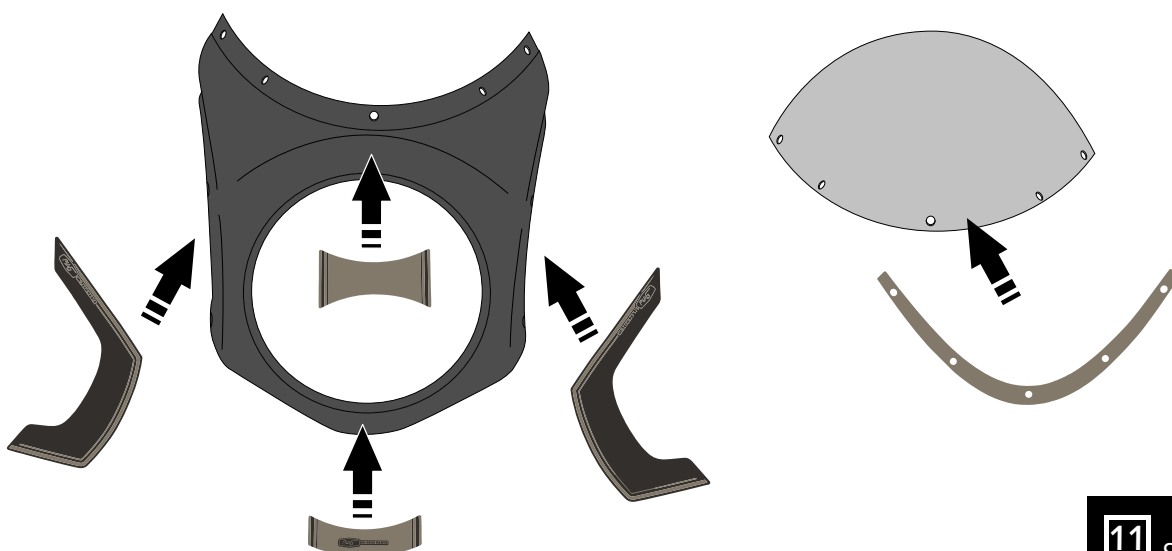

## RETRO WINDSCREEN FOR TRIUMPH BONNEVILLE T100/T120

**Ref.: 9176**  
(black colour)

**Ref.: 9195**  
(carbon look)

ID.	PART	DESCRIPTION	QTY.
1		Screen	1
2		ABS fairing	1
3		Right metal support	1
4		Left metal support	1
5		M4 silentblock	5
6		M5 silentblock	4
7		M4x16 ISO 7380 allen screw	5
8		M5x16 Ø9 ISO 7380 allen screw	4
9		M4x0,5 nylon washer	5
10		M5x1 nylon washer	4
11		Stickers set	1

## TRIUMPH BONNEVILLE T100/T120

- MOUNTING INSTRUCTIONS -

- RETRO WINDSCREEN FOR -  
**TRIUMPH BONNEVILLE T100/T120**

- MOUNTING INSTRUCTIONS -

6

11 Stickers set

8

11 Stickers set