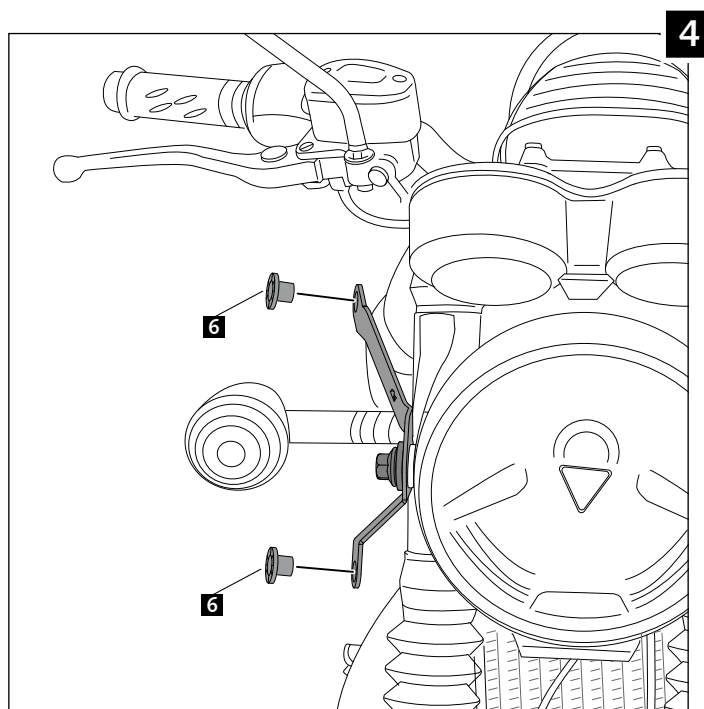

- RETRO WINDSCREEN FOR -

TRIUMPH BONNEVILLE T100/T120

- MOUNTING INSTRUCTIONS -