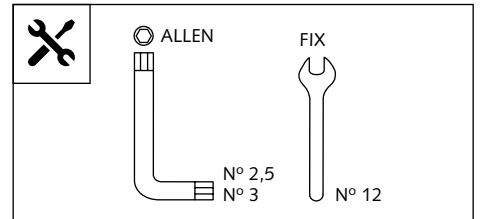

## RETRO WINDSCREEN FOR TRIUMPH BONNEVILLE T100/T120

**Ref.: 9176**  
(black colour)

**Ref.: 9195**  
(carbon look)

ID.	PART	DESCRIPTION	QTY.
1		Screen	1
2		ABS fairing	1
3		Right metal support	1
4		Left metal support	1
5		M4 silentblock	5
6		M5 silentblock	4
7		M4x16 ISO 7380 allen screw	5
8		M5x16 Ø9 ISO 7380 allen screw	4
9		M4x0,5 nylon washer	5
10		M5x1 nylon washer	4
11		Stickers set	1