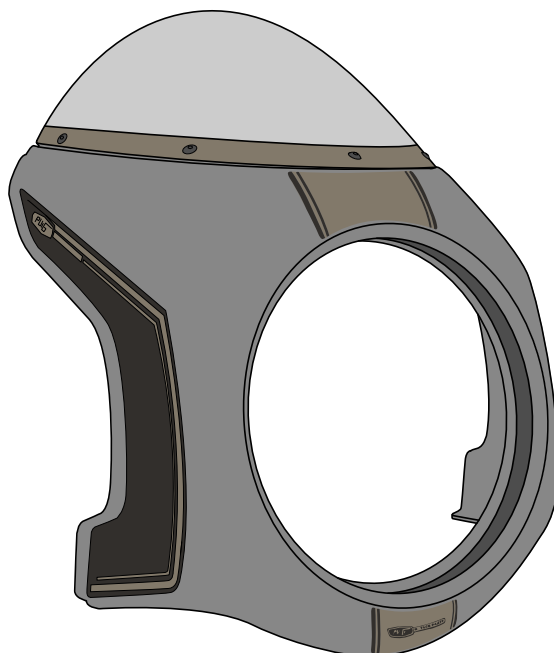

## RETRO WINDSCREEN FOR TRIUMPH BONNEVILLE T100/T120

**Ref.: 9176**  
(black colour)

**Ref.: 9195**  
(carbon look)

ID.	PART	DESCRIPTION	QTY.
1		Screen	1
2		ABS fairing	1
3		Right metal support	1
4		Left metal support	1
5		M4 silentblock	5
6		M5 silentblock	4
7		M4x16 ISO 7380 allen screw	5
8		M5x16 Ø9 ISO 7380 allen screw	4
9		M4x0,5 nylon washer	5
10		M5x1 nylon washer	4
11		Stickers set	1

- RETRO WINDSCREEN FOR -

## TRIUMPH BONNEVILLE T100/T120

- MOUNTING INSTRUCTIONS -

- RETRO WINDSCREEN FOR -  
**TRIUMPH BONNEVILLE T100/T120**

- MOUNTING INSTRUCTIONS -

6

11 Stickers set

8

11 Stickers set