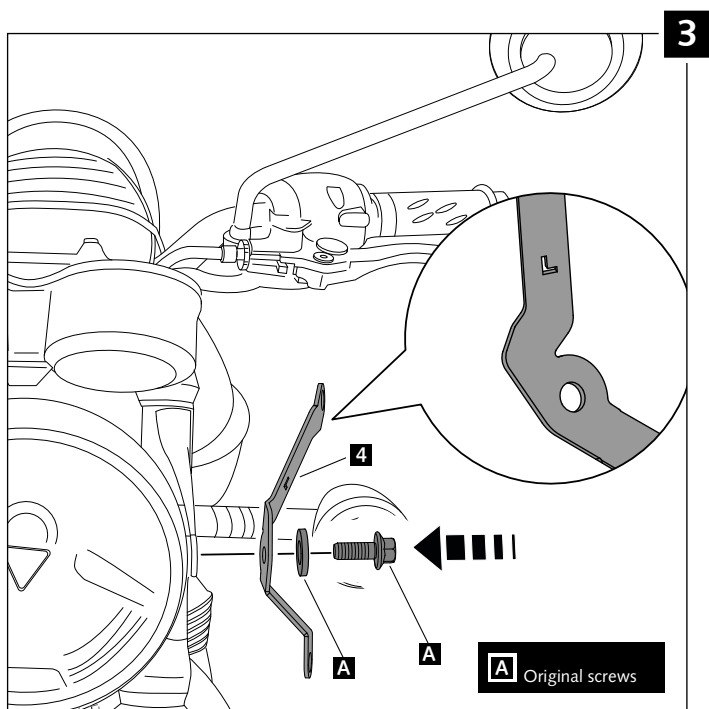

- RETRO WINDSCREEN FOR -

TRIUMPH BONNEVILLE T100/T120

- MOUNTING INSTRUCTIONS -