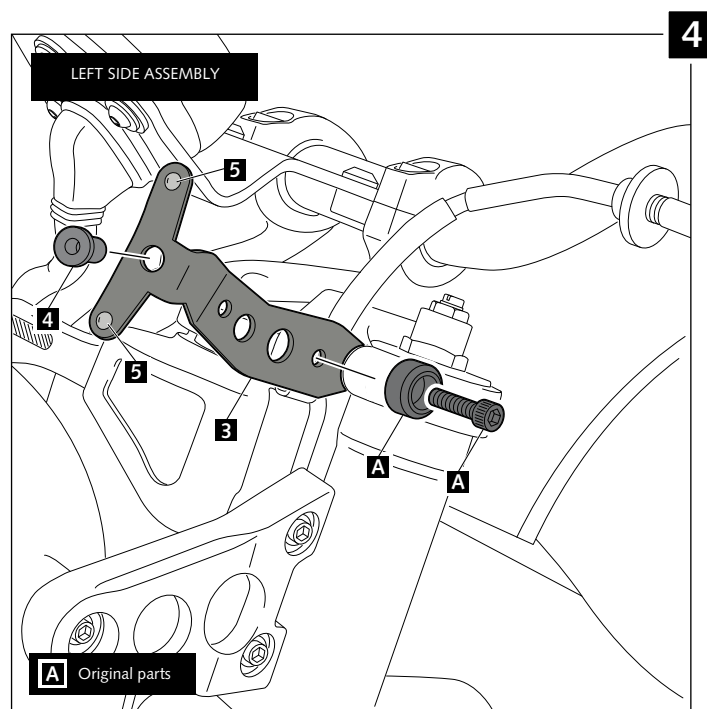

## FRONT PLATE FOR YAMAHA XSR900

**Ref.: 9168 J**

(black colour)

**Ref.: 9168 C**

(carbon look)

ID.	PART	DESCRIPTION	QTY.
1		Front plate	1
2		Right metal support	1
3		Left metal support	1
4		M5 Silentblock	2
5		Ø8x2mm silicon tears	4
6		M5x16 Ø11 ISO7380 Allen screw	2
7		M5x1 nylon washer	2
8		M5 ISO 7380 screw cap	2
9		Stickers set	1

## FRONT PLATE FOR YAMAHA XSR900