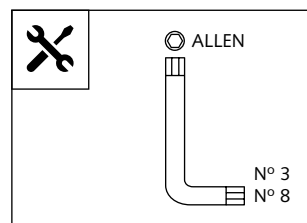

## FRONT PLATE FOR YAMAHA XSR900

**Ref.: 9168 J**

(black colour)

**Ref.: 9168 C**

(carbon look)

ID.	PART	DESCRIPTION	QTY.
1		Front plate	1
2		Right metal support	1
3		Left metal support	1
4		M5 Silentblock	2
5		Ø8x2mm silicon tears	4
6		M5x16 Ø11 ISO7380 Allen screw	2
7		M5x1 nylon washer	2
8		M5 ISO 7380 screw cap	2
9		Stickers set	1

## FRONT PLATE FOR YAMAHA XSR900