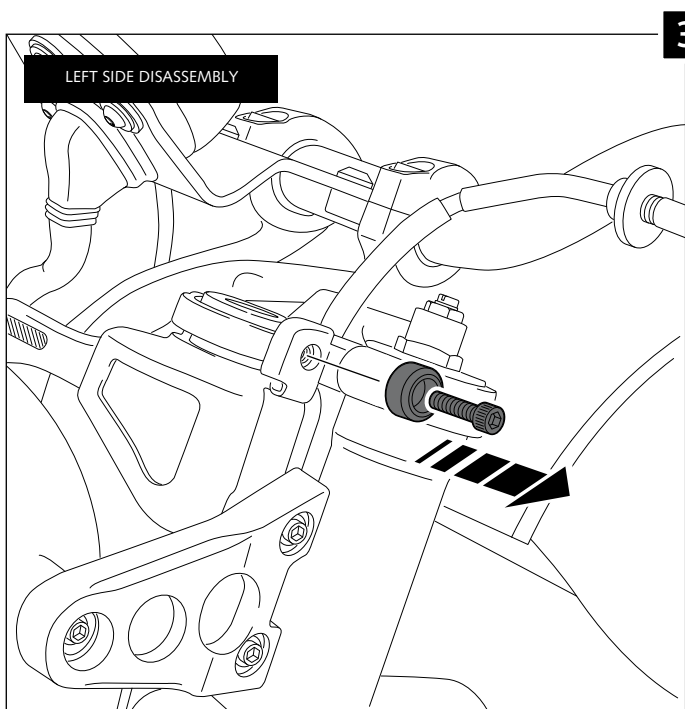

FRONT PLATE FOR YAMAHA XSR900

MOUNTING INSTRUCTIONS