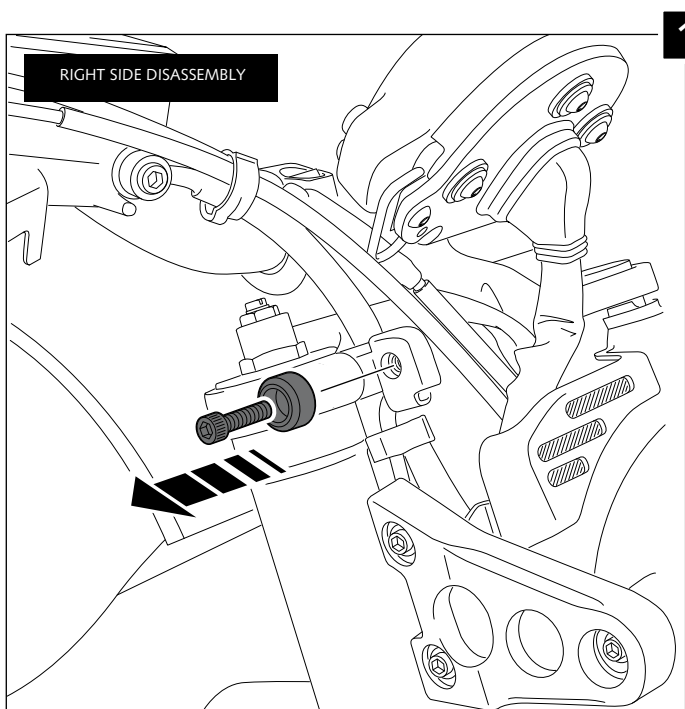

FRONT PLATE FOR YAMAHA XSR900

MOUNTING INSTRUCTIONS