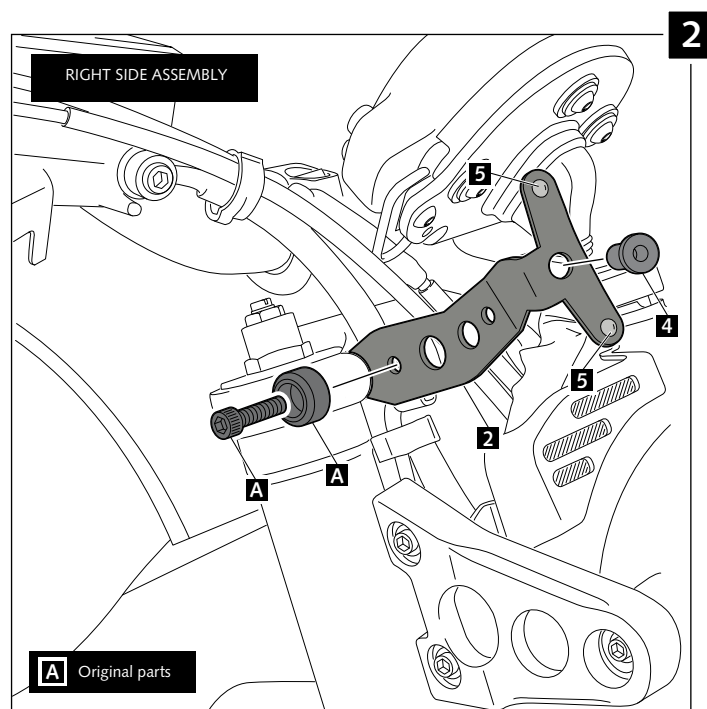

## FRONT PLATE FOR YAMAHA XSR900

**Ref.: 9168 J**

(black colour)

**Ref.: 9168 C**

(carbon look)

ID.	PART	DESCRIPTION	QTY.
1		Front plate	1
2		Right metal support	1
3		Left metal support	1
4		M5 Silentblock	2
5		Ø8x2mm silicon tears	4
6		M5x16 Ø11 ISO7380 Allen screw	2
7		M5x1 nylon washer	2
8		M5 ISO 7380 screw cap	2
9		Stickers set	1

## FRONT PLATE FOR YAMAHA XSR900