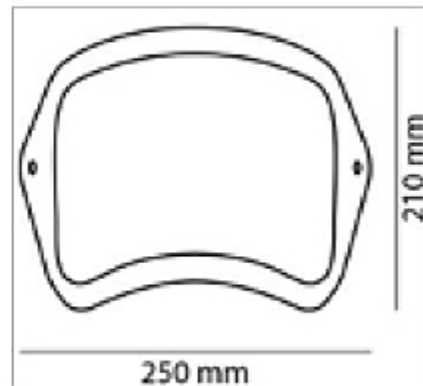

TECHNICAL FEATURES

TÜV

250 mm

210 mm

2 fixing points

Find more Puig products on our website.

Accept no compromises, choose only quality motorcycle windshields & fairings.