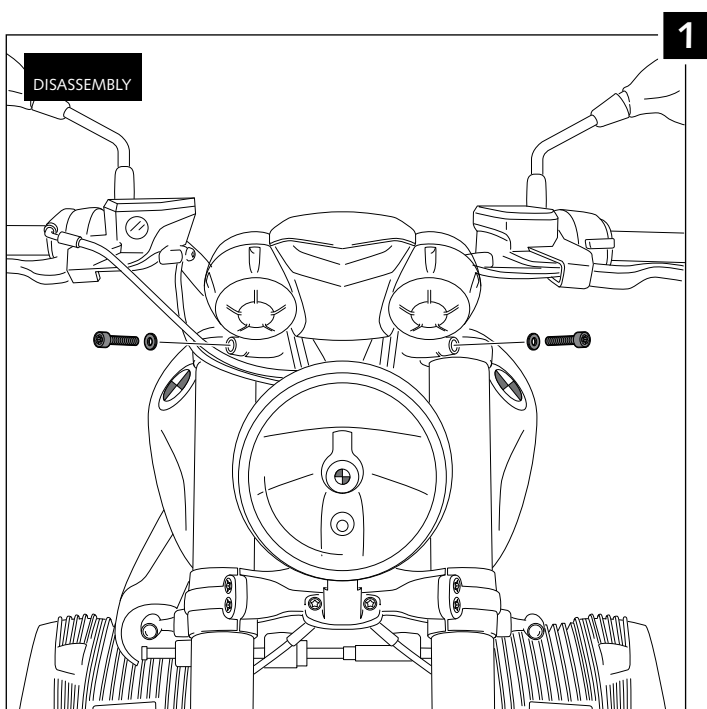

RETRO WINDSCREEN FOR BMW R NINE-T

MOUNTING INSTRUCTIONS