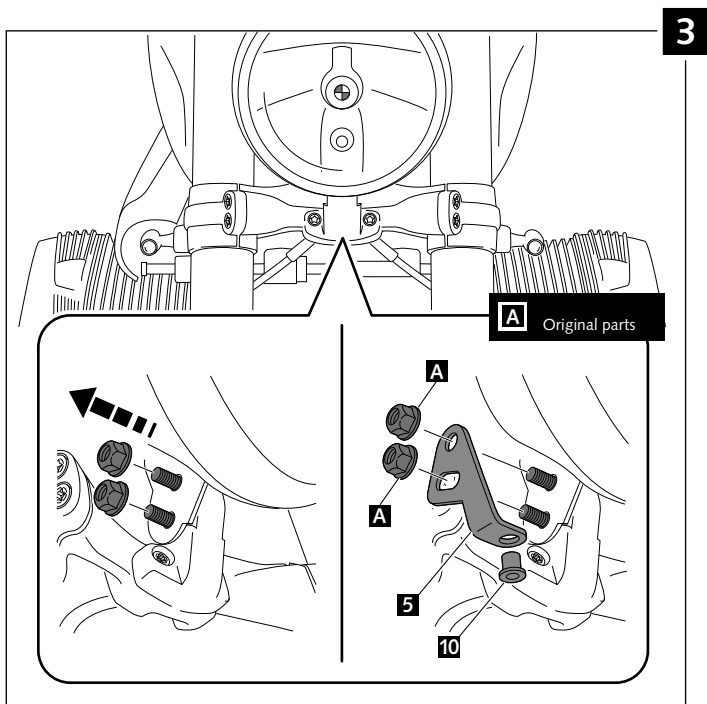

RETRO WINDSCREEN FOR BMW R NINE-T

MOUNTING INSTRUCTIONS