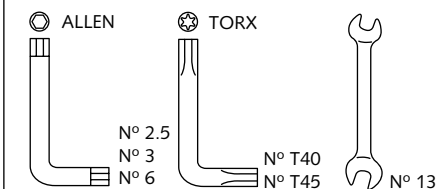

1 person

10 min

Easy

Intermediate

Difficult

ID.	PART	DESCRIPTION	QTY.
1		Screen	1
2		ABS fairing	1
3		Right metal support	1
4		Left metal support	1
5		Inferior metal support	1
6		M4x16 ISO 7380 Allen screw	5
7		Silentblock M4	5
8		M4x0,5 Nylon washer	5
9		M5x16 ISO 7380 Allen screw	3
10		Silentblock M5	3
11		M5x1 Nylon washer	3
12		M8x35 DIN 912 Allen screw	2
13		Ø inner 8,5 x Ø outer 14x9 Arrowhead	2
14		M5 ISO 7380 Allen screw cap	3
15		Stikers set	1