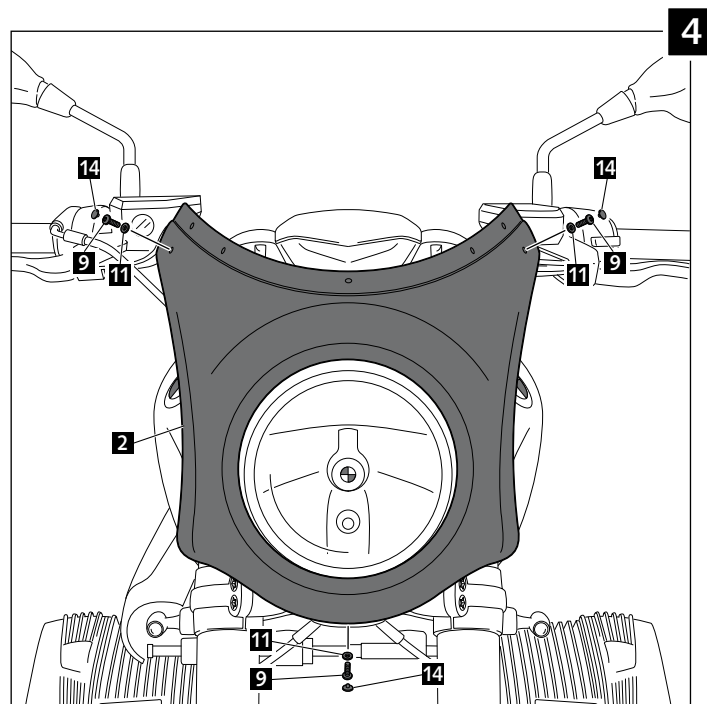

RETRO WINDSCREEN FOR BMW R NINE-T

MOUNTING INSTRUCTIONS