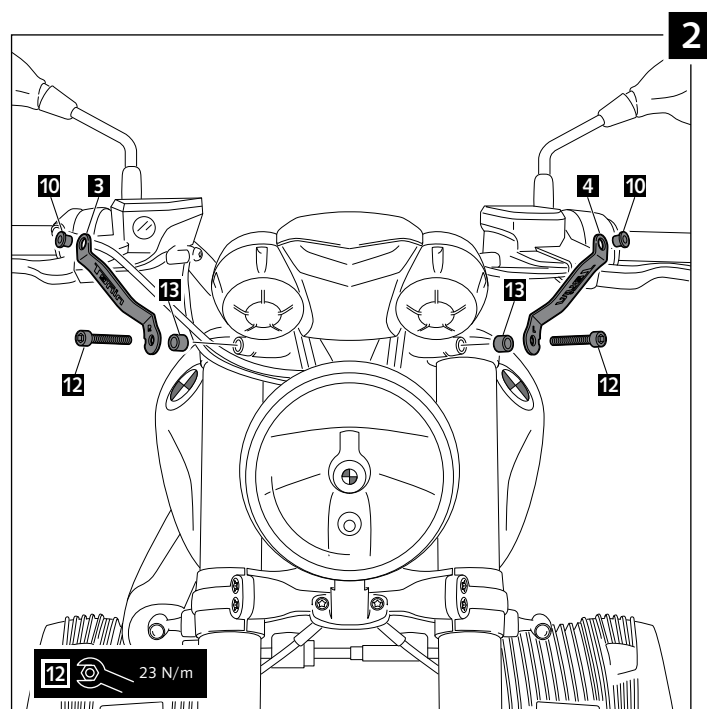

RETRO WINDSCREEN FOR BMW R NINE-T

MOUNTING INSTRUCTIONS