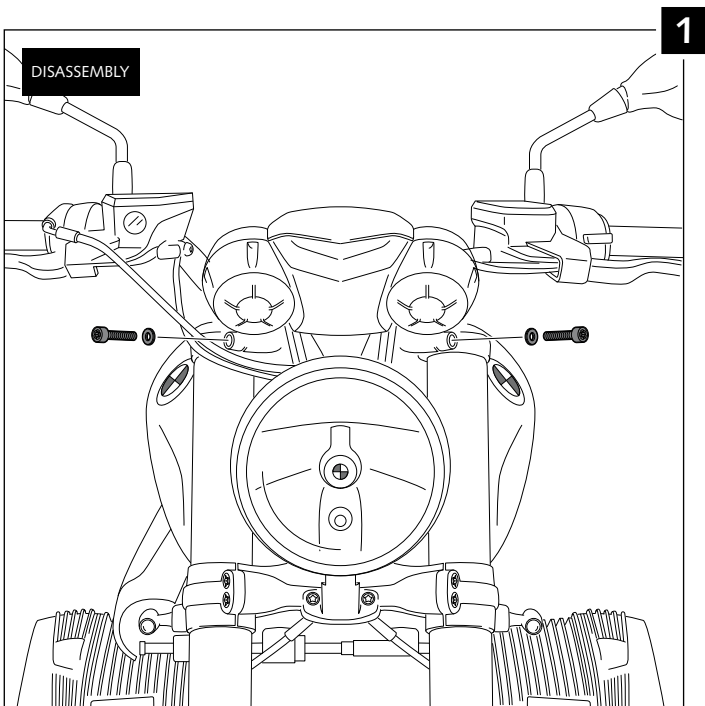

RETRO WINDSCREEN FOR BMW R NINE-T

MOUNTING INSTRUCTIONS