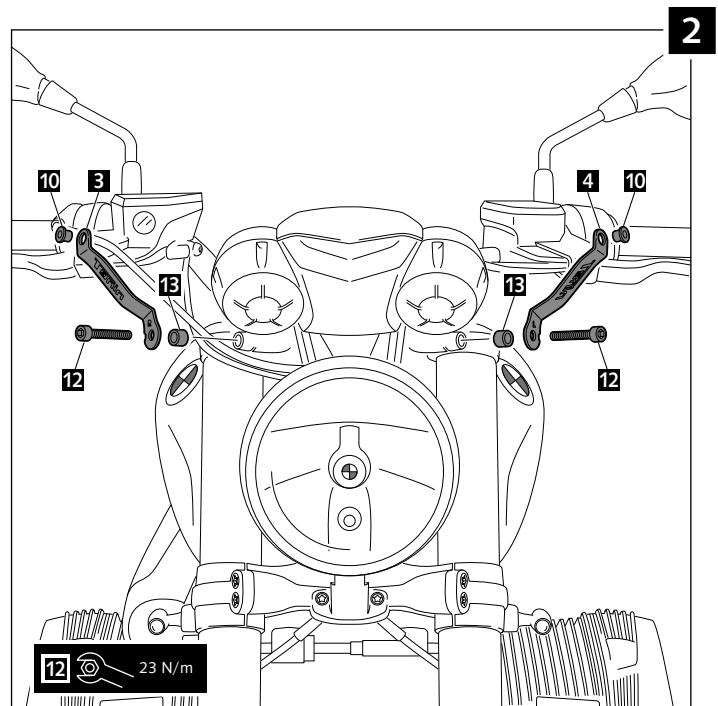

RETRO WINDSCREEN FOR BMW R NINE-T

MOUNTING INSTRUCTIONS