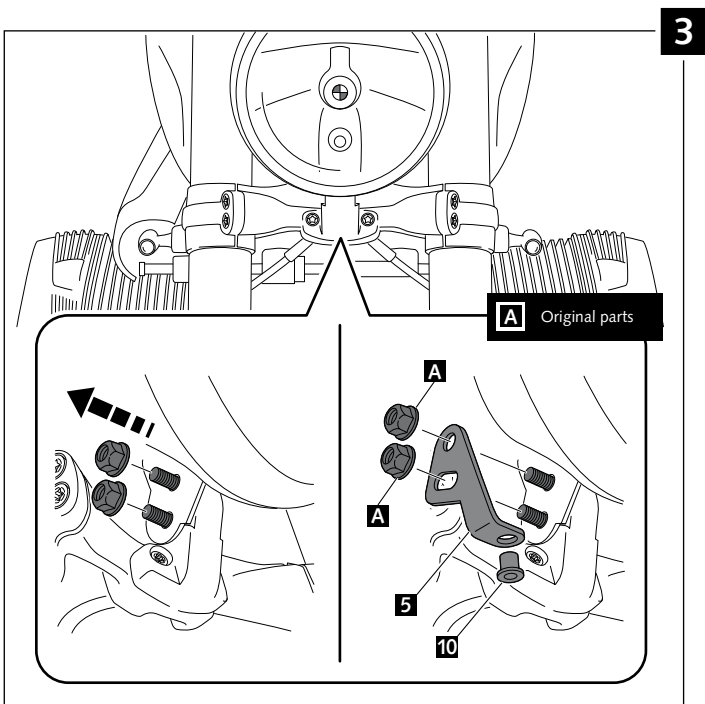

RETRO WINDSCREEN FOR BMW R NINE-T

MOUNTING INSTRUCTIONS