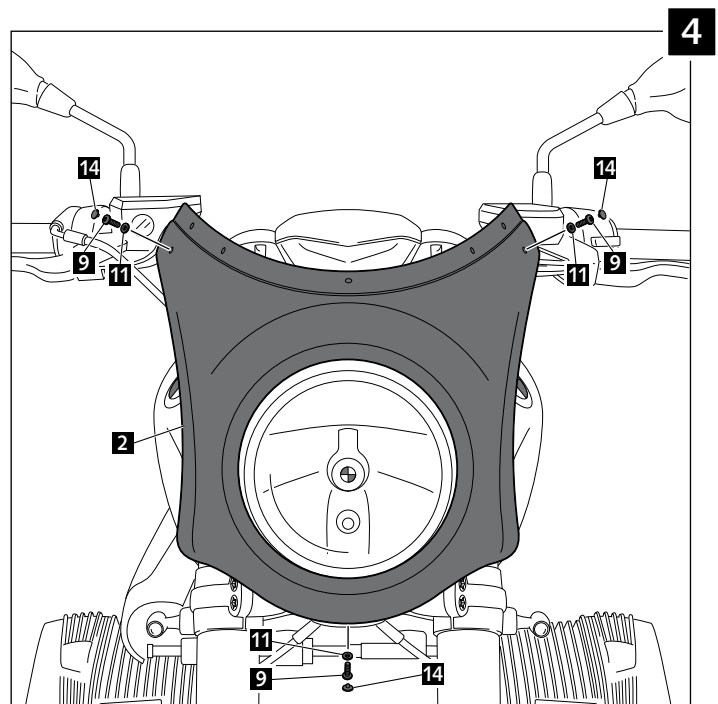

RETRO WINDSCREEN FOR BMW R NINE-T

MOUNTING INSTRUCTIONS