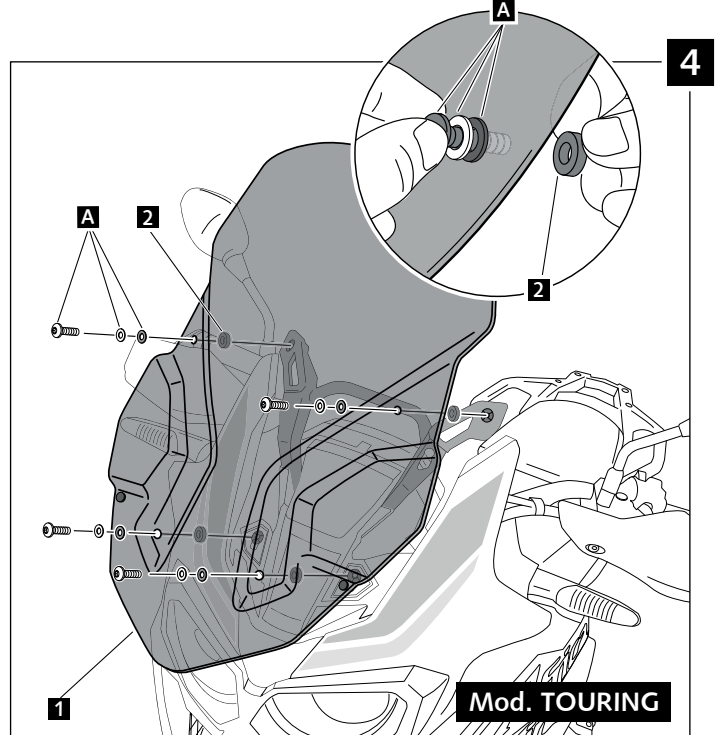

- DOME FOR - HONDA AFRICA TWIN '16- / AFRICA TWIN ADV. SPORT '18-

- MOUNTING INSTRUCTIONS -