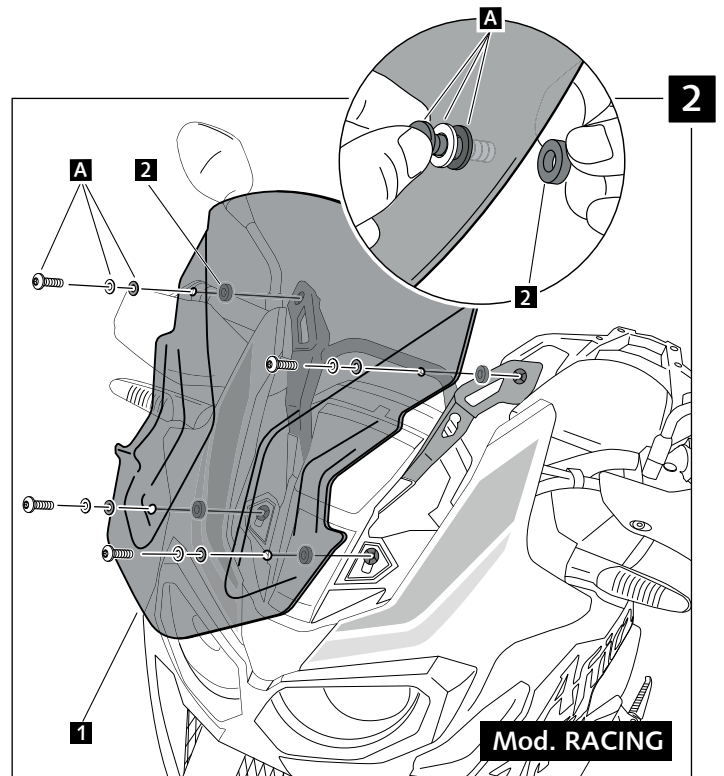

- DOME FOR - HONDA AFRICA TWIN '16- / AFRICA TWIN ADV. SPORT '18-

- MOUNTING INSTRUCTIONS -