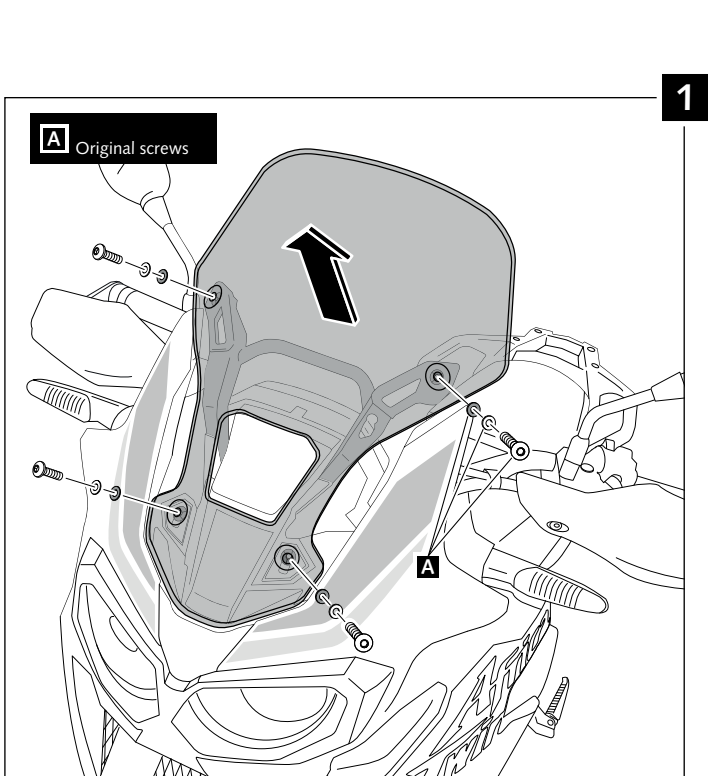

- DOME FOR - HONDA AFRICA TWIN '16- / AFRICA TWIN ADV. SPORT '18-

- MOUNTING INSTRUCTIONS -