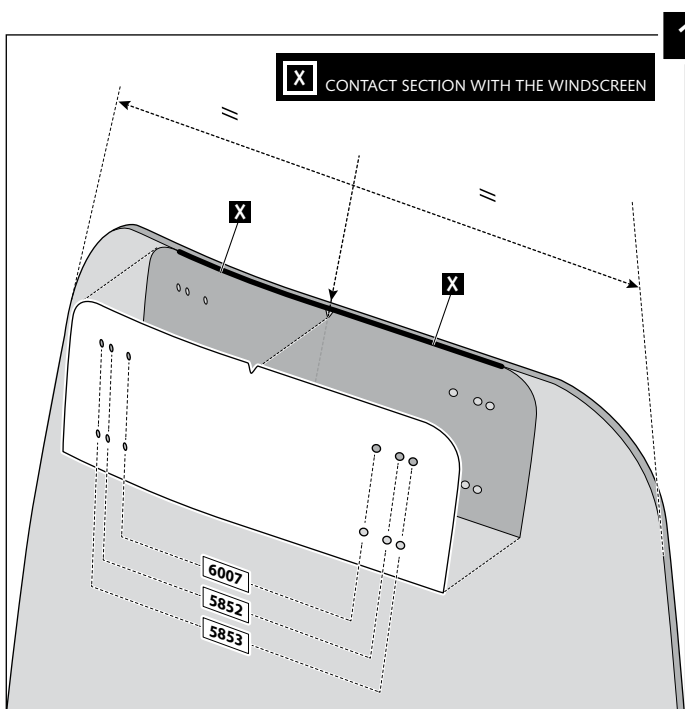

MULTI-ADJUSTABLE VISOR

- MOUNTING INSTRUCTIONS -

TYPE A