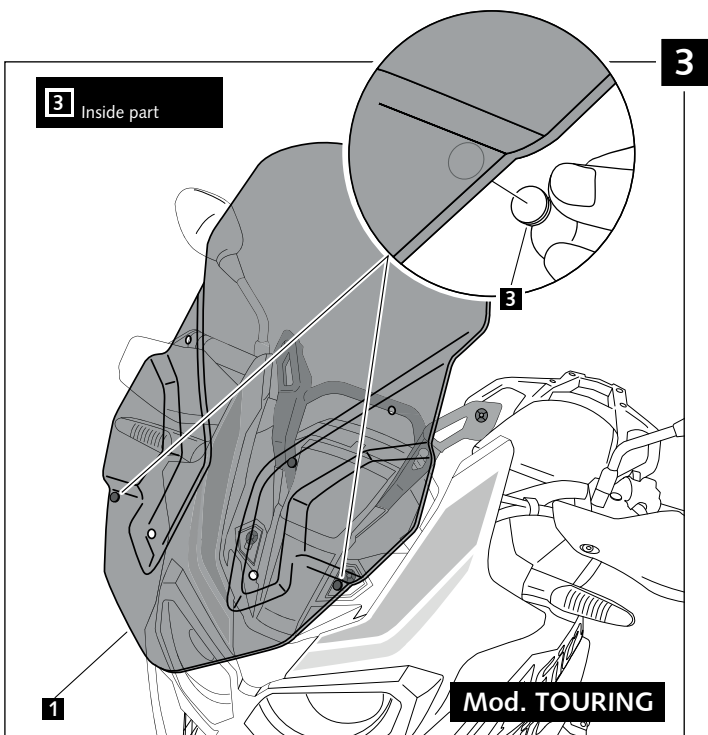

- DOME FOR - HONDA AFRICA TWIN '16- / AFRICA TWIN ADV. SPORT '18-

- MOUNTING INSTRUCTIONS -