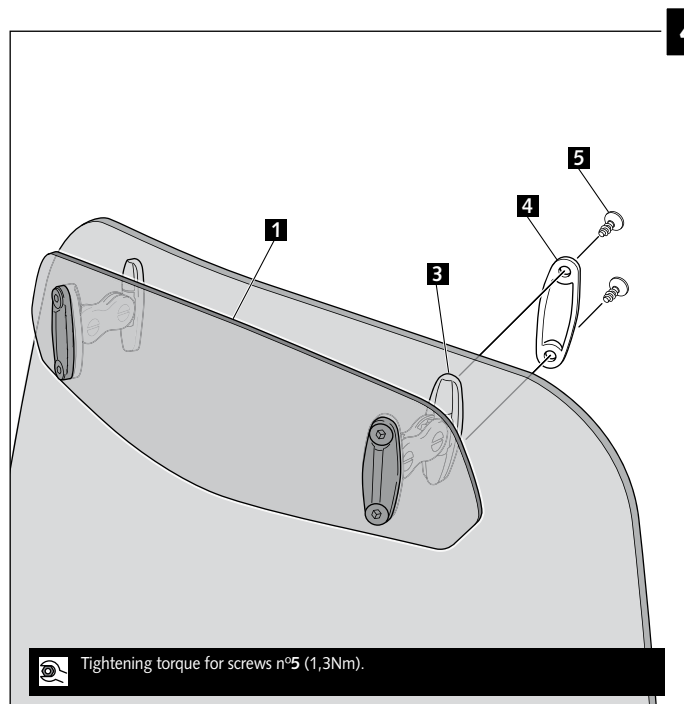

MULTI-ADJUSTABLE VISOR

- MOUNTING INSTRUCTIONS -

TYPE A