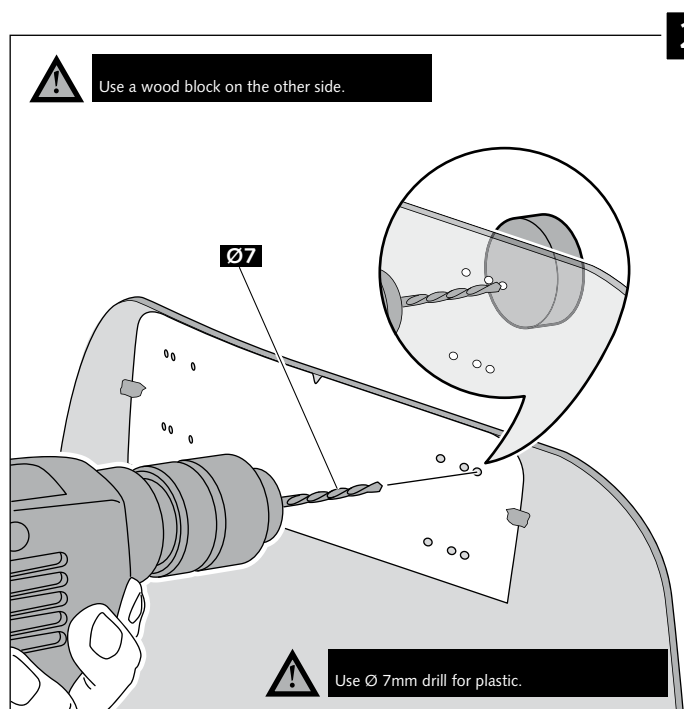

MULTI-ADJUSTABLE VISOR

- MOUNTING INSTRUCTIONS -

TYPE A