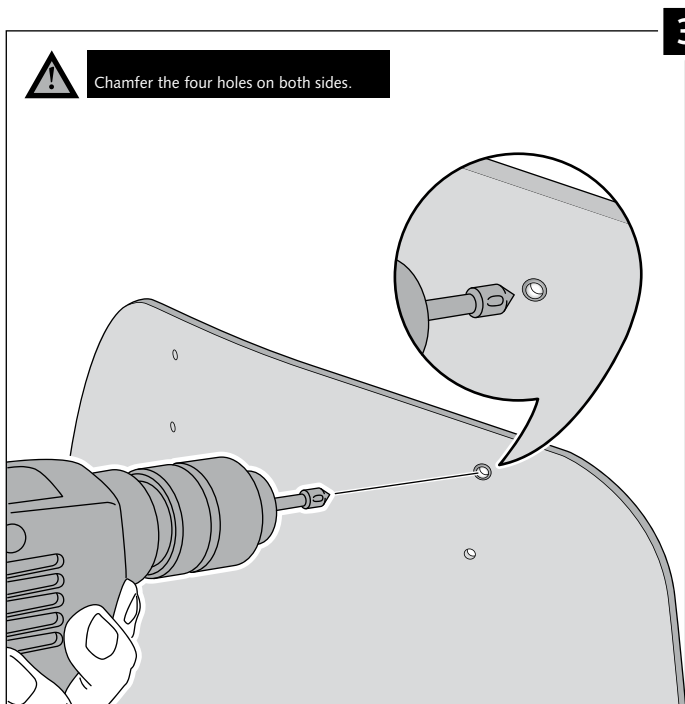

MULTI-ADJUSTABLE VISOR

- MOUNTING INSTRUCTIONS -

TYPE A