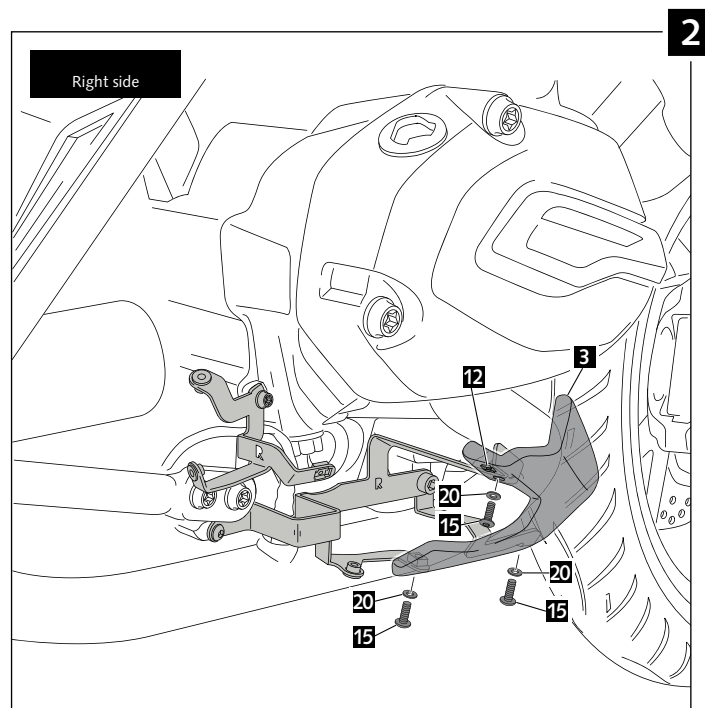

ENGINE SPOILER FOR BMW R1200GS LC '13-'16 - ADV '14-'16

- MOUNTING INSTRUCTIONS -