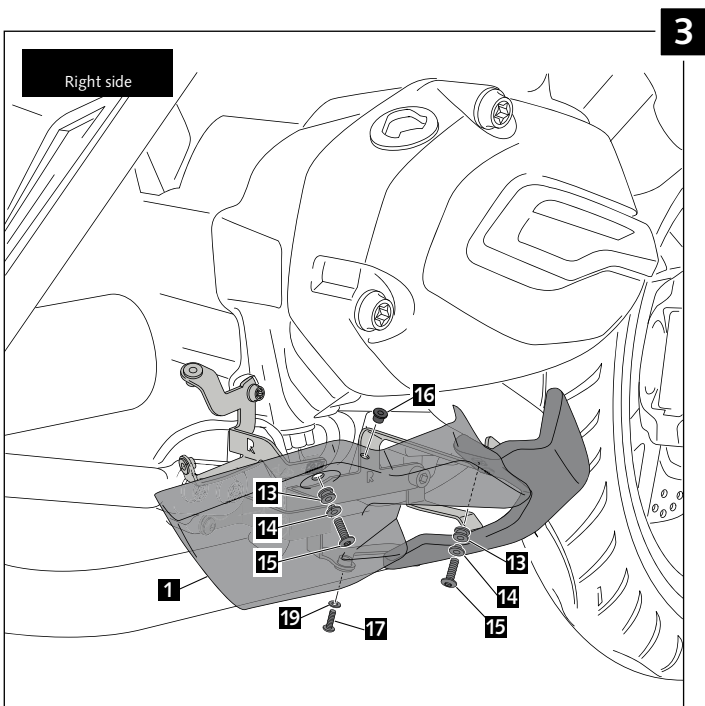

ENGINE SPOILER FOR BMW R1200GS LC '13-'16 - ADV '14-'16

- MOUNTING INSTRUCTIONS -