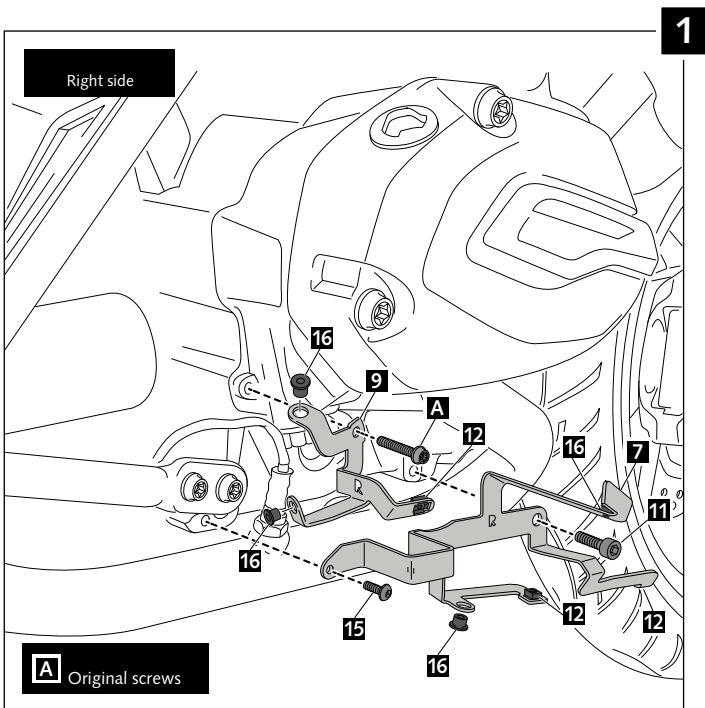

ENGINE SPOILER FOR BMW R1200GS LC '13-'16 - ADV '14-'16

- MOUNTING INSTRUCTIONS -