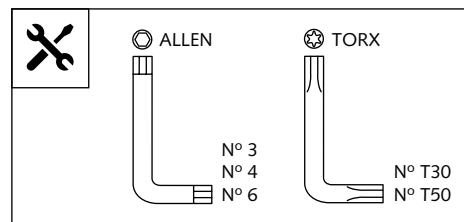

ENGINE SPOILER FOR BMW R1200GS LC '13-'16 - ADV '14-'16

Ref.: 9152

ID.	PART	DESCRIP.	QTY.
1		Right lateral	1
2		Left lateral	1
3		Right aluminum cover	1
4		Left aluminum cover	1
5		Right rear cover	1
6		Left rear cover	1
7		Right lateral support	1
8		Left lateral support	1
9		Right rear support	1
10		Left rear support	1
11		Allen screw M8x15 DIN 912 (black)	4

ID.	PART	DESCRIP.	QTY.
12		Lock nut M6	10
13		Silentblock	4
14		Busch with flange	4
15		M6x16 Allen screw 7380 (black)	11
16		M5 Silentblock	8
17		M5x16 Allen screw 7380 (black)	6
18		M5x20 Allen screw 7380 (black)	2
19		M5x0,5 nylon washer	8
20		M6x0,5 nylon washer	6
21		Rubber washer	2
22		Stickers set	1