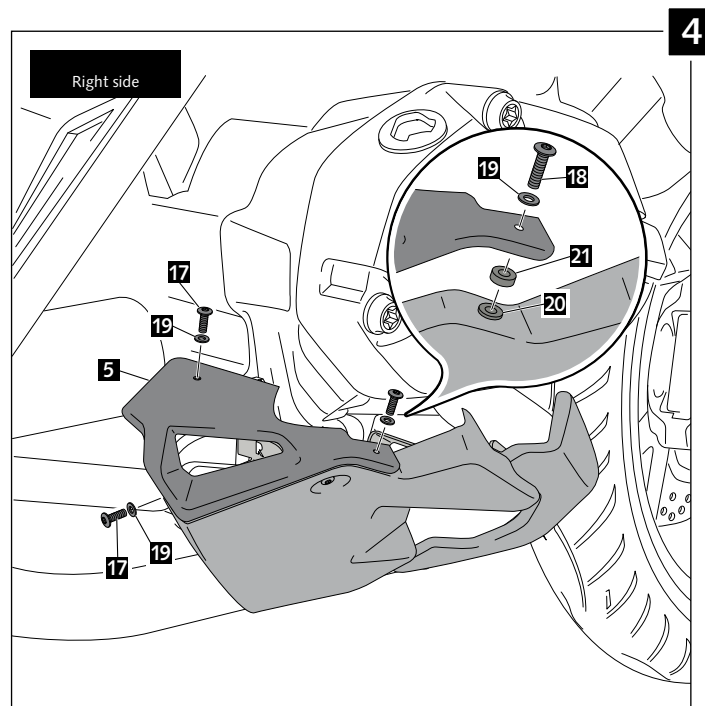

ENGINE SPOILER FOR BMW R1200GS LC '13-'16 - ADV '14-'16

- MOUNTING INSTRUCTIONS -