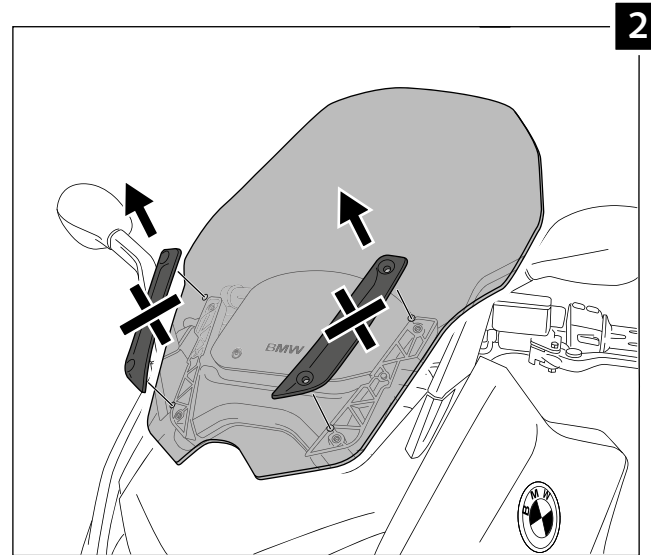

MOUNTING INSTRUCTIONS

WINDSCREEN ADAPTABLE TO
V-TECH TOURING BMW C600S '16-

Ref.: 9015

ID.		DESCRIPTION	QTY.
1		Windscreen	1
2		M5x16 7380 Allen screw	4
3		M5 x 0,5 nylon washer	4
4		M5 ISO 7380 Allen screw cap	4