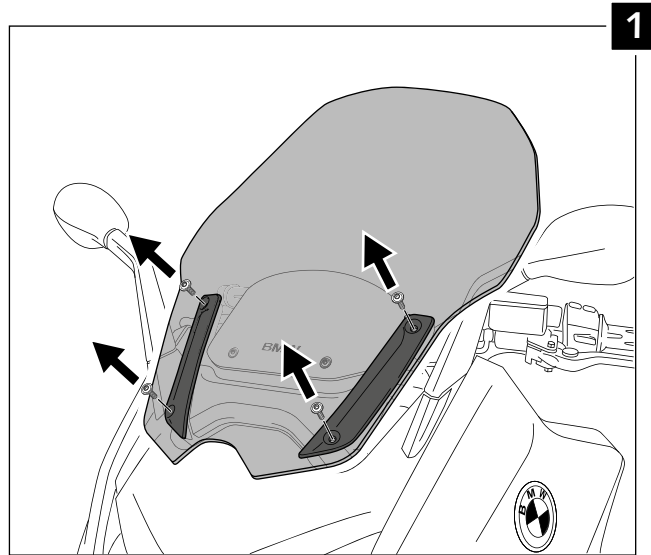

MOUNTING INSTRUCTIONS

WINDSCREEN ADAPTABLE TO
V-TECH TOURING BMW C600S '16-

Ref.: 9015

ID.		DESCRIPTION	QTY.
1		Windscreen	1
2		M5x16 7380 Allen screw	4
3		M5 x 0,5 nylon washer	4
4		M5 ISO 7380 Allen screw cap	4