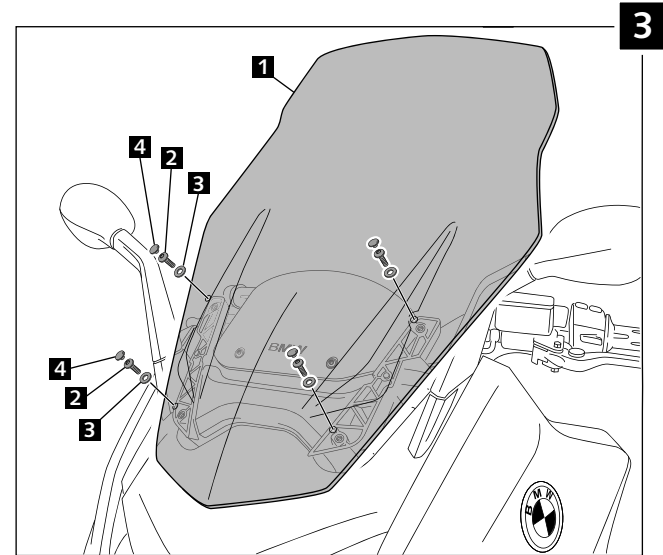

MOUNTING INSTRUCTIONS

WINDSCREEN ADAPTABLE TO
V-TECH TOURING BMW C600S '16-

Ref.: 9015

ID.		DESCRIPTION	QTY.
1		Windscreen	1
2		M5x16 7380 Allen screw	4
3		M5 x 0,5 nylon washer	4
4		M5 ISO 7380 Allen screw cap	4