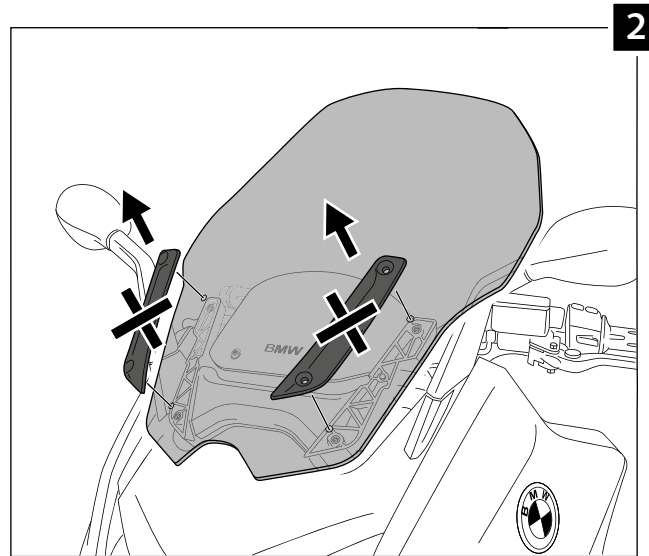

MOUNTING INSTRUCTIONS

WINDSCREEN ADAPTABLE TO
V-TECH SPORT BMW C600S '16-

Ref.: 9014

ID.		DESCRIPTION	QTY.
1		Windscreen	1
2		M5x16 7380 Allen screw	4
3		M5 x 0,5 nylon washer	4
4		M5 ISO 7380 Allen screw cap	4