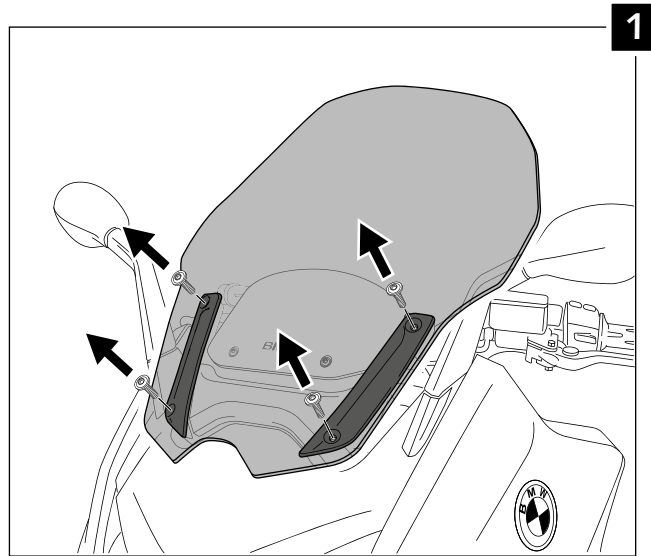

MOUNTING INSTRUCTIONS

WINDSCREEN ADAPTABLE TO
V-TECH SPORT BMW C600S '16-

Ref.: 9014

ID.		DESCRIPTION	QTY.
1		Windscreen	1
2		M5x16 7380 Allen screw	4
3		M5 x 0,5 nylon washer	4
4		M5 ISO 7380 Allen screw cap	4