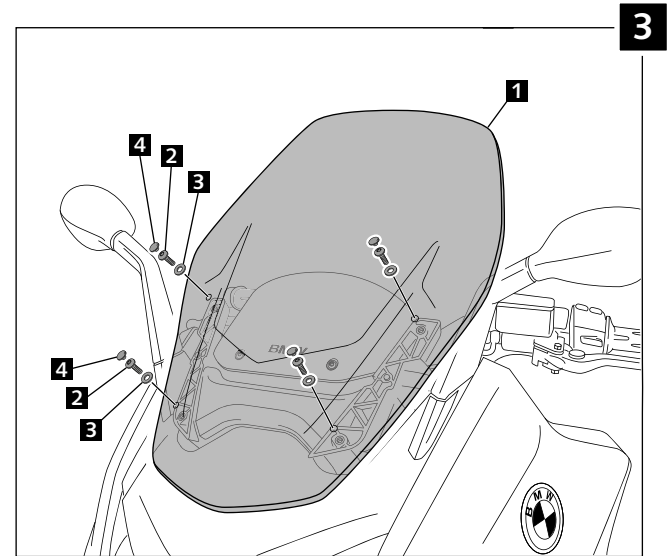

MOUNTING INSTRUCTIONS

WINDSCREEN ADAPTABLE TO
V-TECH SPORT BMW C600S '16-

Ref.: 9014

ID.		DESCRIPTION	QTY.
1		Windscreen	1
2		M5x16 7380 Allen screw	4
3		M5 x 0,5 nylon washer	4
4		M5 ISO 7380 Allen screw cap	4