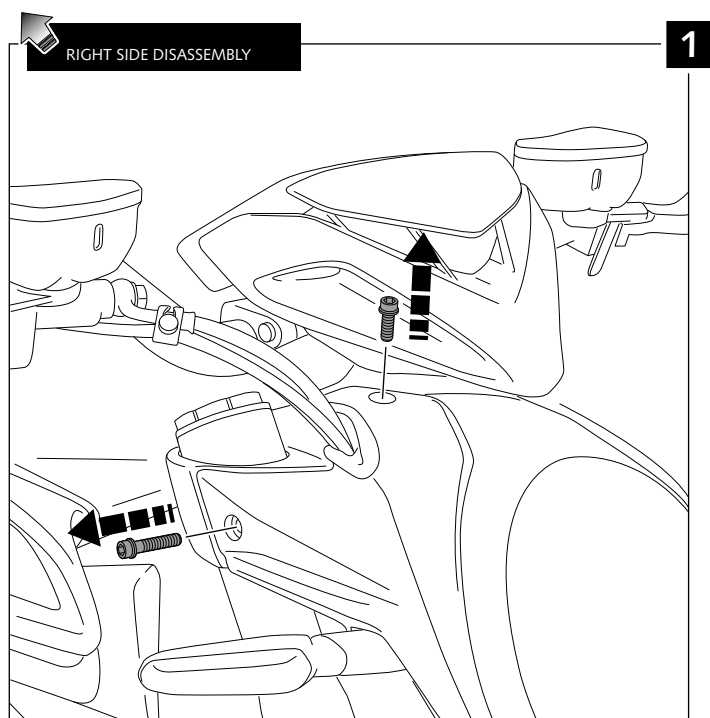

- SPORT WINDSHIELD FOR - MV AGUSTA BRUTALE 800 '17-

- MOUNTING INSTRUCTIONS -