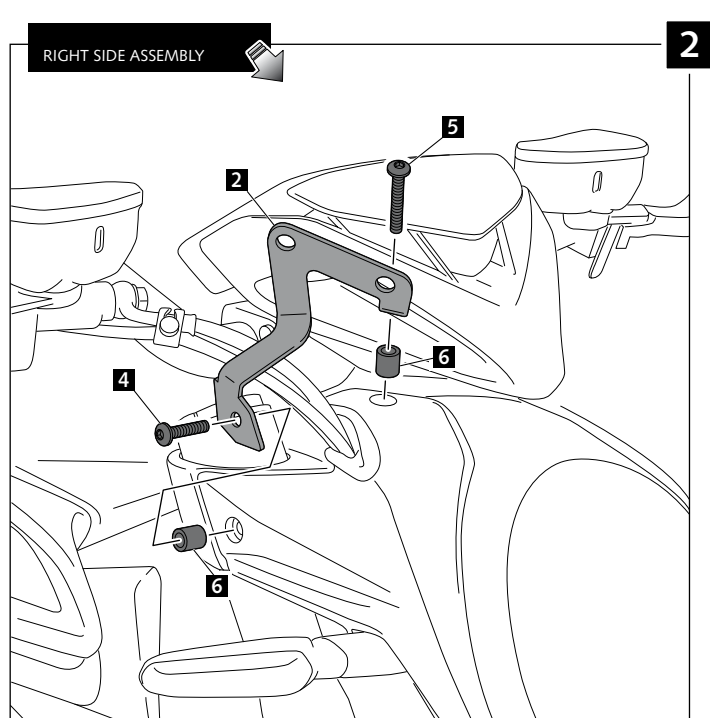

- SPORT WINDSHIELD FOR - MV AGUSTA BRUTALE 800 '17-

- MOUNTING INSTRUCTIONS -