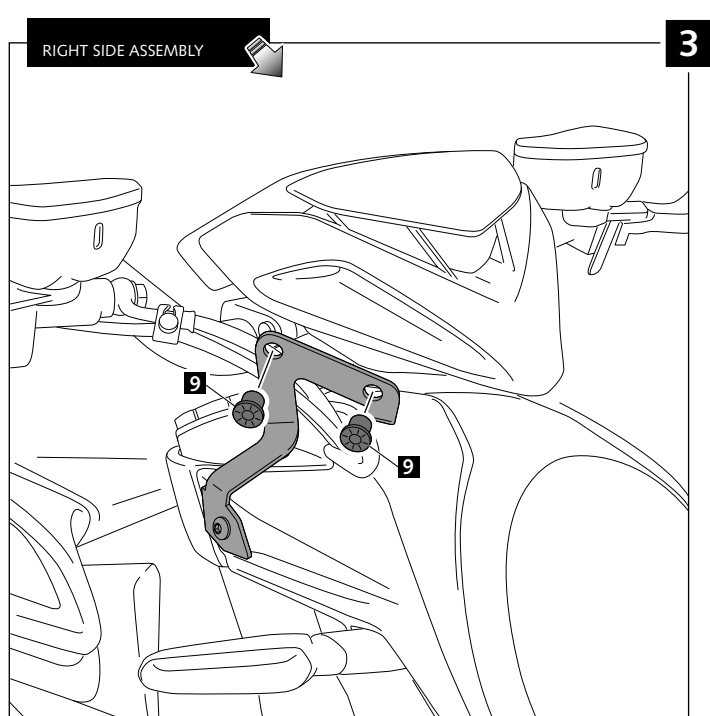

- SPORT WINDSHIELD FOR - MV AGUSTA BRUTALE 800 '17-

- MOUNTING INSTRUCTIONS -