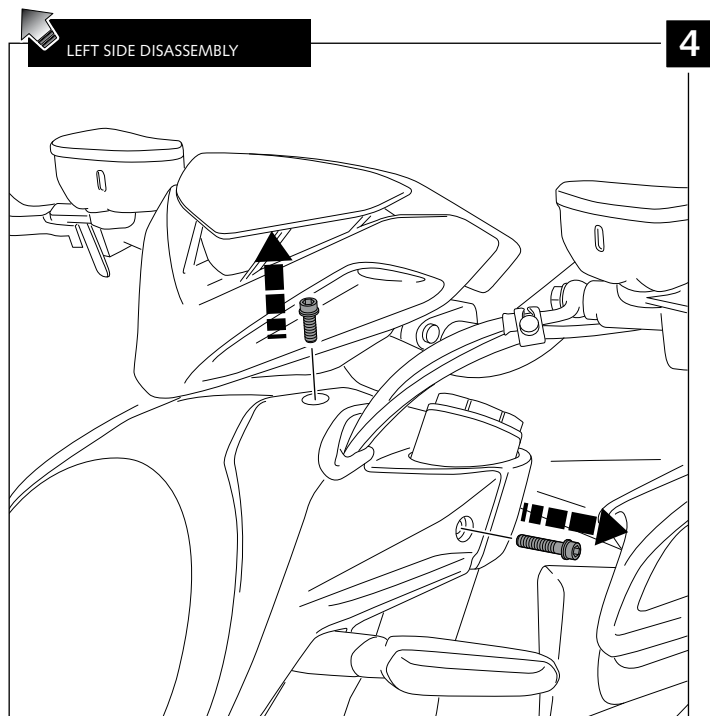

- SPORT WINDSHIELD FOR - MV AGUSTA BRUTALE 800 '17-

- MOUNTING INSTRUCTIONS -