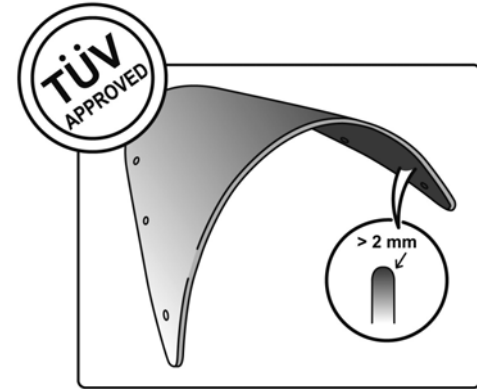

TECHNICAL FEATURES

ROUNDED CONTOUR-PROFILE

Check the ABE HOMOLOGATION document if the product is homologated for your motorcycle

TÜV APPROVED