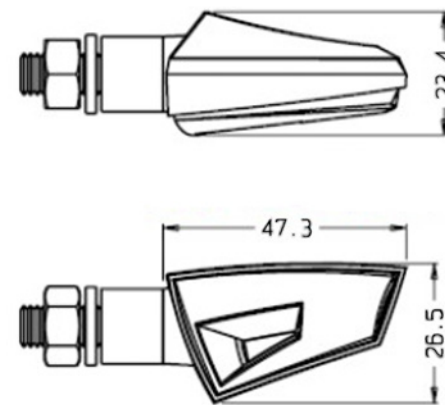

## TECHNICAL FEATURES

E-mark certification

HOMOLOGATED

TURN SIGNAL

DIMENSIONS

When it comes to quality motorcycle signal lights & components, Puig is the brand you can depend on.