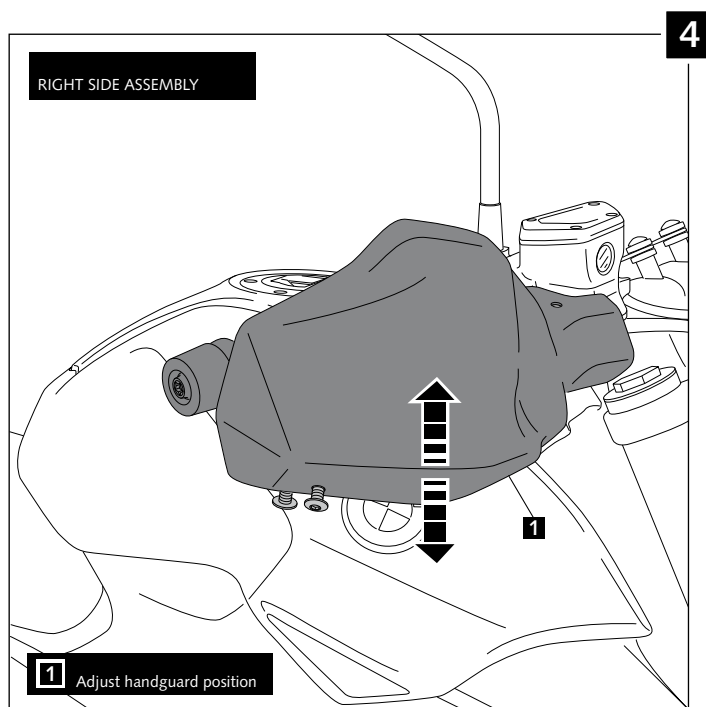

HANDPROTECTORS FOR BMW R1200R '15 - / R1250R '19-

MOUNTING INSTRUCTIONS