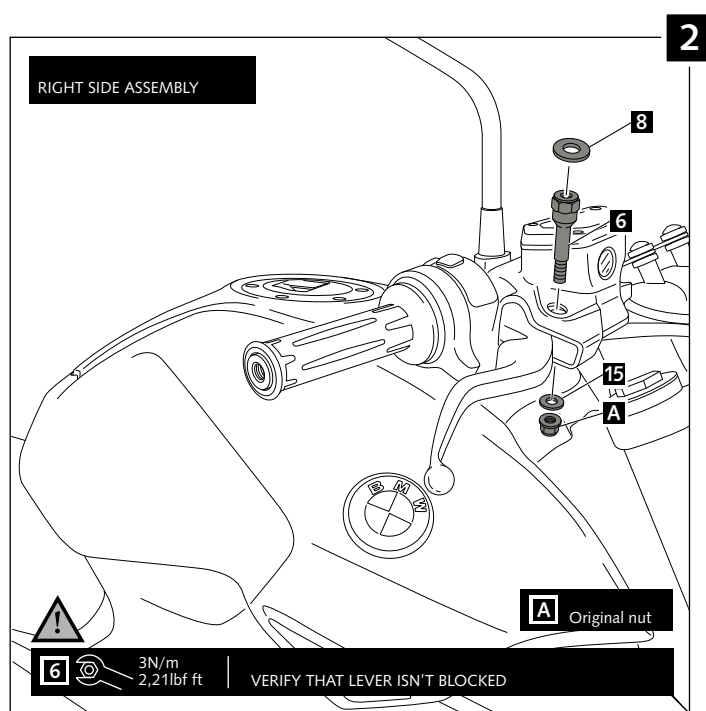

HANDPROTECTORS FOR BMW R1200R '15 - / R1250R '19-

MOUNTING INSTRUCTIONS