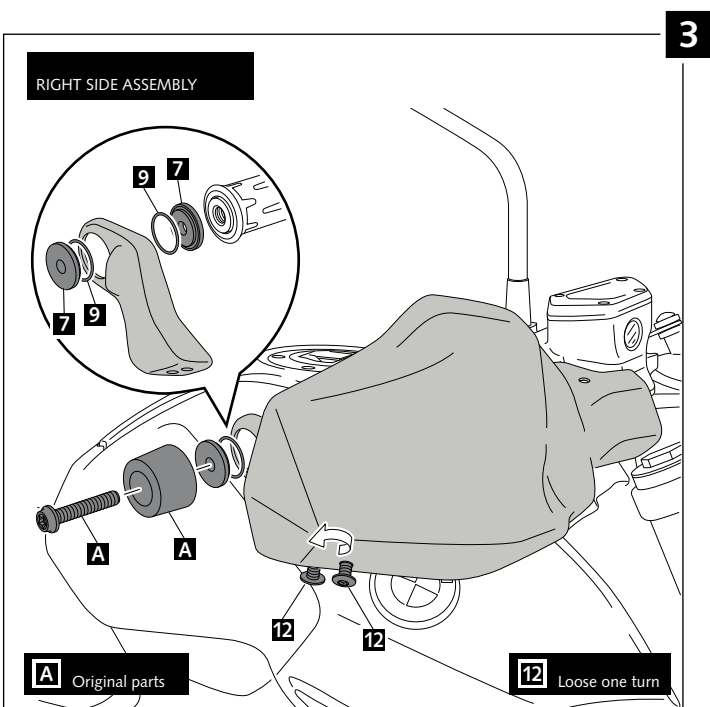

HANDPROTECTORS FOR BMW R1200R '15 - / R1250R '19-

MOUNTING INSTRUCTIONS