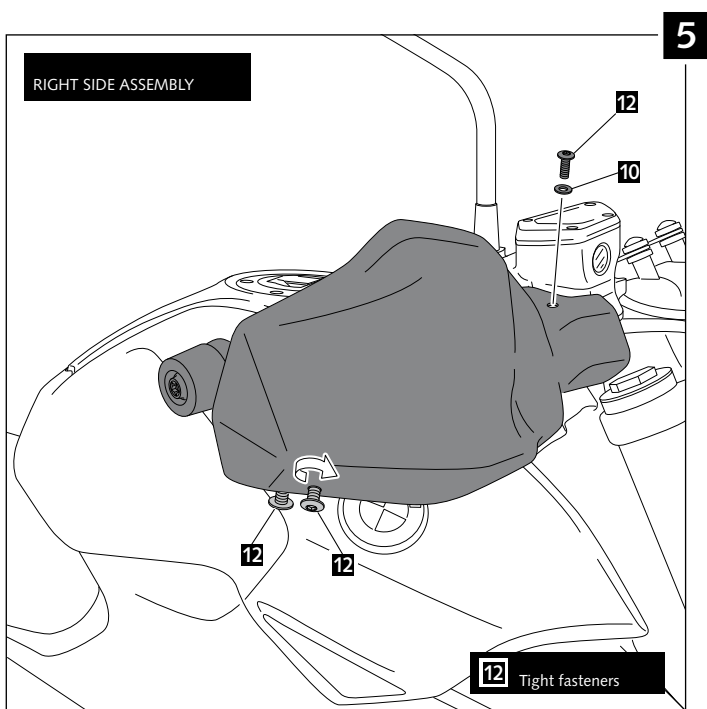

HANDPROTECTORS FOR BMW R1200R '15 - / R1250R '19-

MOUNTING INSTRUCTIONS