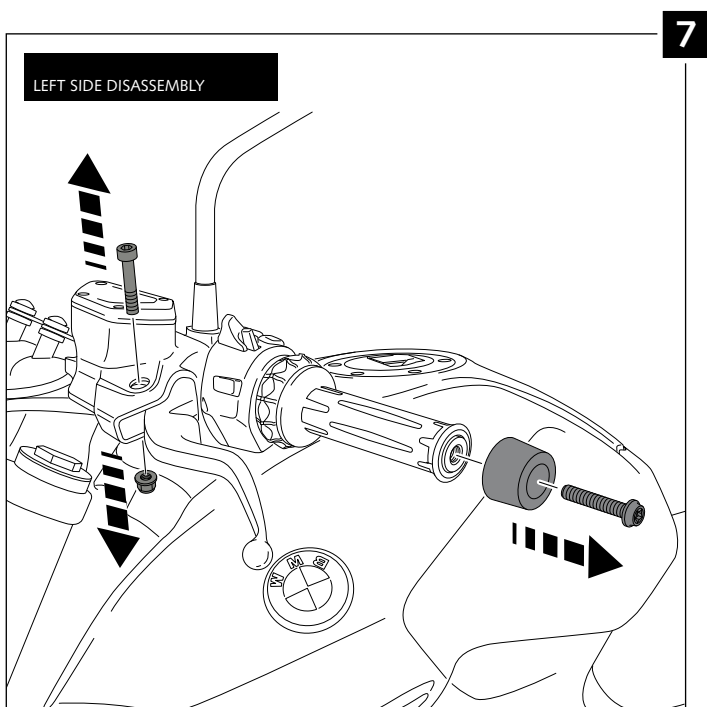

HANDPROTECTORS FOR BMW R1200R '15 - / R1250R '19-

MOUNTING INSTRUCTIONS