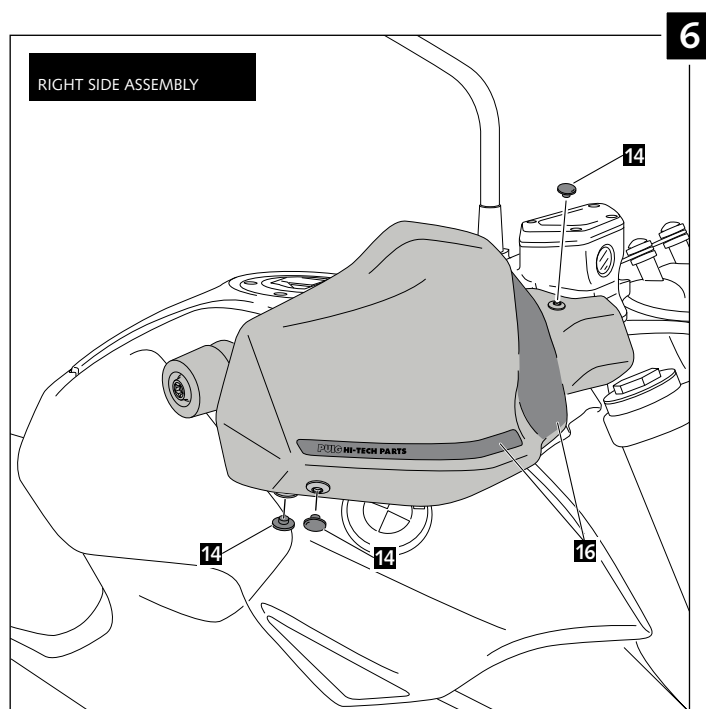

HANDPROTECTORS FOR BMW R1200R '15 - / R1250R '19-

MOUNTING INSTRUCTIONS