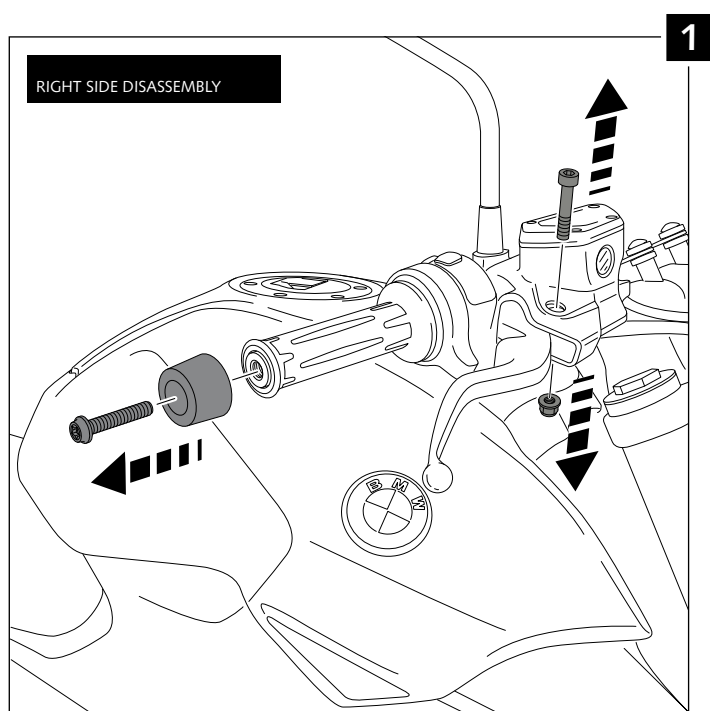

HANDPROTECTORS FOR BMW R1200R '15 - / R1250R '19-

MOUNTING INSTRUCTIONS