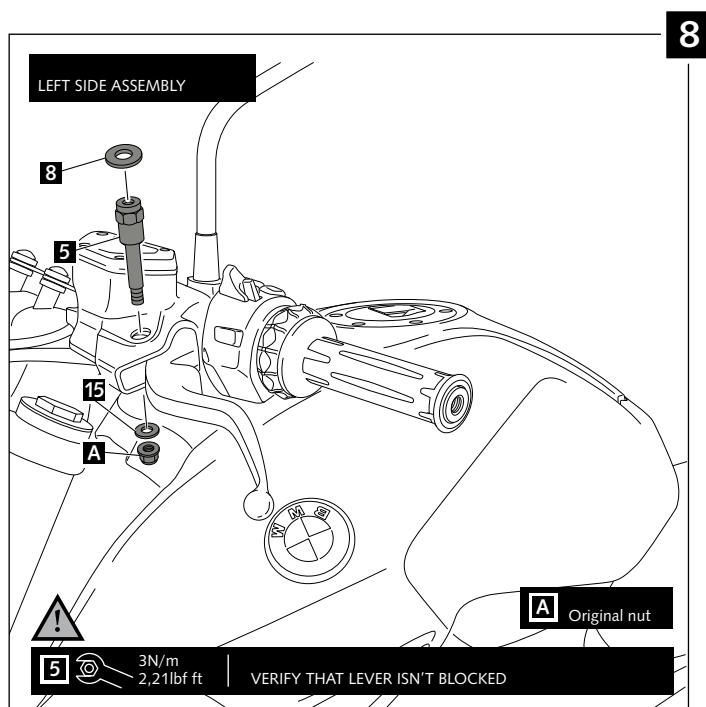

HANDPROTECTORS FOR BMW R1200R '15 - / R1250R '19-

MOUNTING INSTRUCTIONS