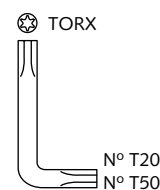

## HANDPROTECTORS FOR BMW R1200R '15 - / R1250R '19-

Ref.: 8940

1 person

15 min

Easy

Media-Intermediate

Difficil-Difficult

ID.	PART	DESCRIPTION	QTY.
1		Right handguard	1
2		Ø26 right handlebar anchoring part (supplied mounted with handguard)	1
3		Left handguard	1
4		Ø26 left handlebar anchoring part (supplied mounted with handguard)	1
5		Axle pin handle L	1
6		Axle pin handle R	1
7		Handlebar support	4
8		Ø4xØ14x4mm Rubber washer	2
9		Øinner 25 x thickness 3 mm O-ring	4
10		M5X0,5mm Nylon washer (supplied already mounted on items 1-2-3-4)	6
11		Ø4,5xØ11,5x2mm Rubber washer (supplied already mounted on items 1-2-3-4)	4
12		M5x11 ISO 7380 Allen screw (4 Allen screw supplied already mounted on items 1-2-3-4)	6
13		M5 Special nut (supplied already mounted on items 1-2-3-4)	4
14		M5 ISO 7380 Allen screw cap	6
15		M6 DIN125 metalic washer	2
16		Stickers set	1