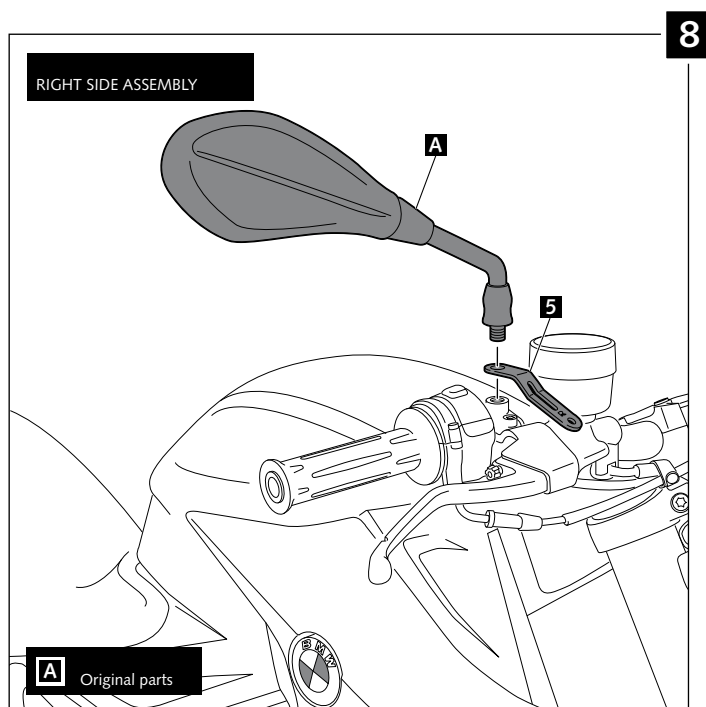

- HANDPROTECTOR FOR -
BMW F800R ('15-) / F800GS ('13-) / F700GS ('12-)

- MOUNTING INSTRUCTIONS -