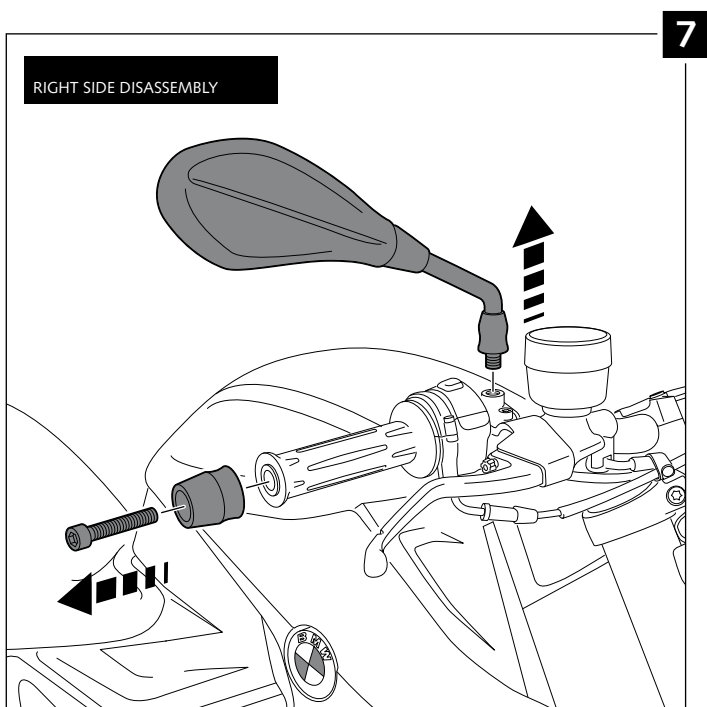

- HANDPROTECTOR FOR -
BMW F800R ('15-) / F800GS ('13-) / F700GS ('12-)

- MOUNTING INSTRUCTIONS -