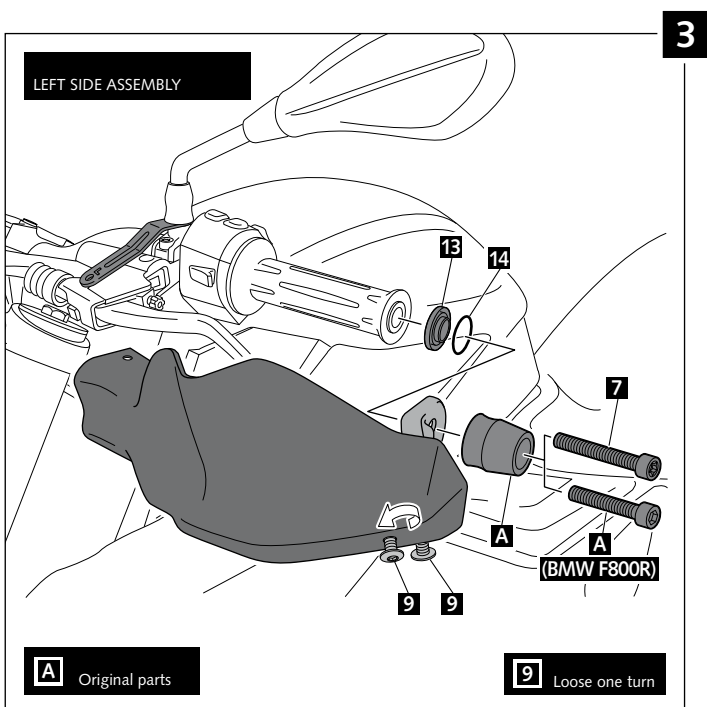

- HANDPROTECTOR FOR - BMW F800R ('15-) / F800GS ('13-) / F700GS ('12-)

- MOUNTING INSTRUCTIONS -