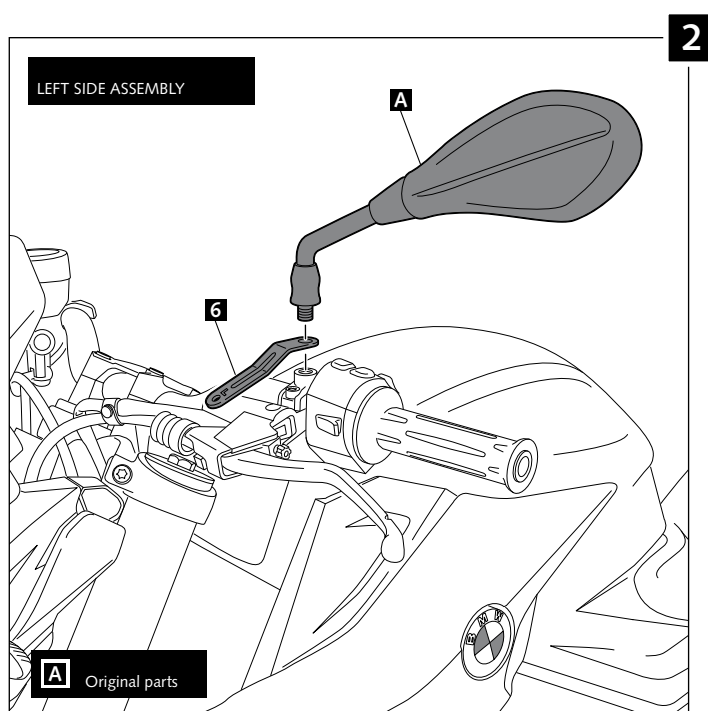

- HANDPROTECTOR FOR - BMW F800R ('15-) / F800GS ('13-) / F700GS ('12-)

- MOUNTING INSTRUCTIONS -