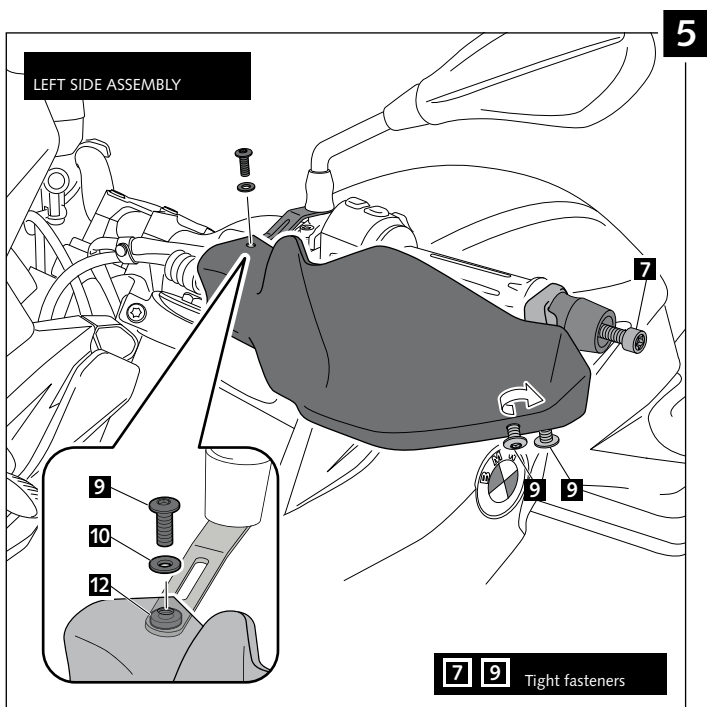

- HANDPROTECTOR FOR -
BMW F800R ('15-) / F800GS ('13-) / F700GS ('12-)

- MOUNTING INSTRUCTIONS -