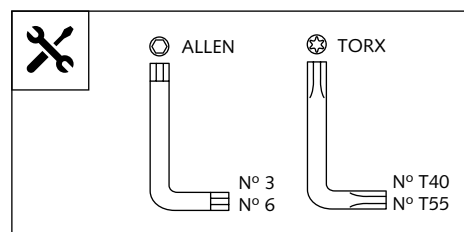

- HANDPROTECTOR FOR - BMW F800R ('15-) / F800GS ('13-) / F700GS ('12-)

Ref.: 8939

| ID. | PART | DESCRIPTION | QTY. |
|-----|------|---|------|
| 1 | | Right handguard | 1 |
| 2 | | Ø18 right handlebar anchoring part (supplied mounted with handguard) | 1 |
| 3 | | Left handguard | 1 |
| 4 | | Ø18 left handlebar anchoring part (supplied mounted with handguard) | 1 |
| 5 | | Right metal support | 1 |
| 6 | | Left metal support | 1 |
| 7 | | M8X40 DIN912 Allen screw (BMW F800GS) | 2 |
| 8 | | Øinner 4,5 Øouter 11,5x2 rubber washer (supplied already mounted on items 1-2-3-4) | 4 |
| 9 | | M5x11 ISO 7380 Allen screw | 6 |
| 10 | | M5X1 Nylon washer | 6 |
| 11 | | M5 Special nut (supplied already mounted on items 1-2-3-4) | 4 |
| 12 | | Øinner 4Øouter 14x4 Rubber washer | 2 |
| 13 | | Øinner 14 Øouter 33x8,2 customized spacer | 2 |
| 14 | | Ø25x3 O-Ring | 2 |
| 15 | | M5 ISO 7380 Allen screw cap | 6 |
| 16 | | Stickers set | 1 |