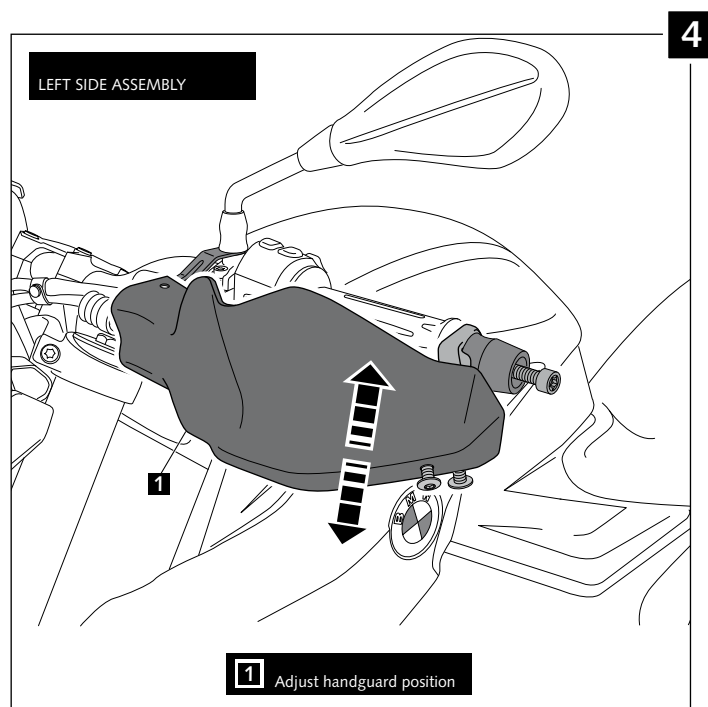

- HANDPROTECTOR FOR - BMW F800R ('15-) / F800GS ('13-) / F700GS ('12-)

- MOUNTING INSTRUCTIONS -