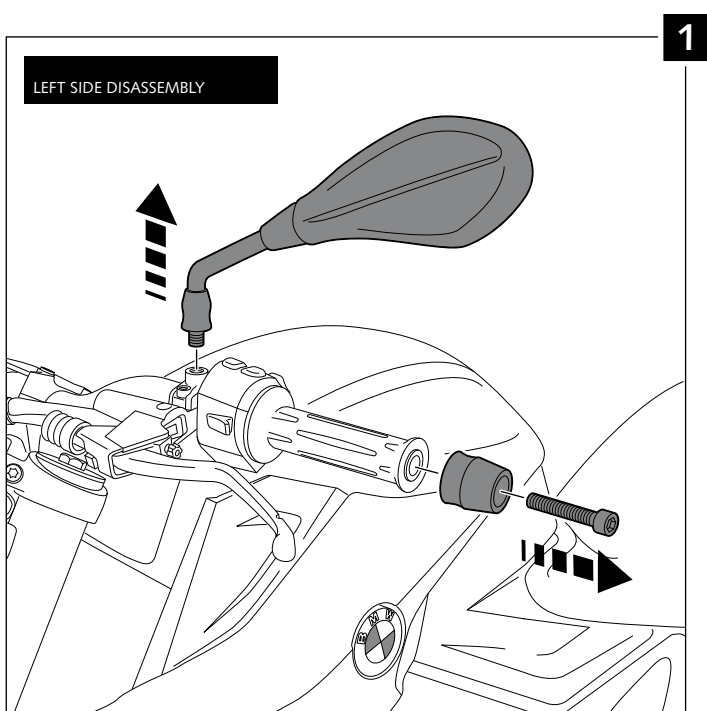

- HANDPROTECTOR FOR - BMW F800R ('15-) / F800GS ('13-) / F700GS ('12-)

- MOUNTING INSTRUCTIONS -