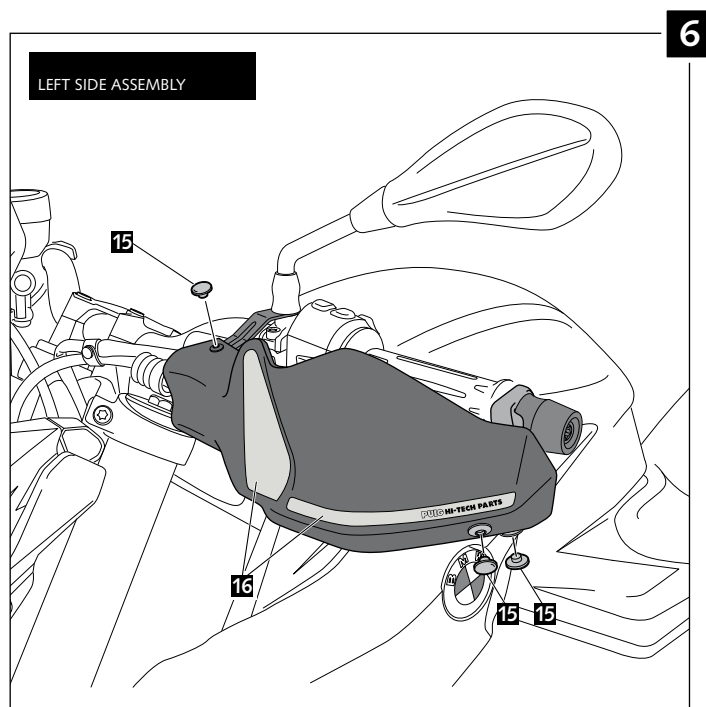

- HANDPROTECTOR FOR -
BMW F800R ('15-) / F800GS ('13-) / F700GS ('12-)

- MOUNTING INSTRUCTIONS -