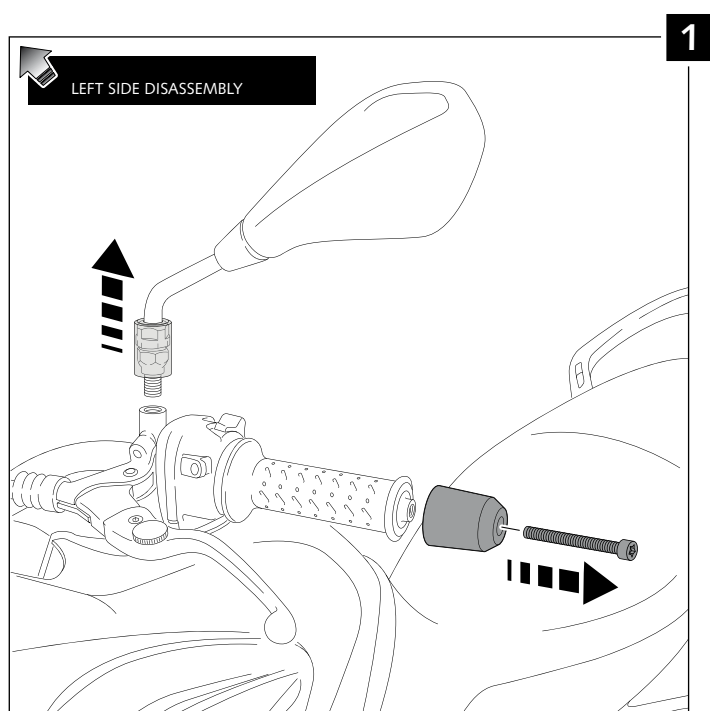

- HANDPROTECTOR FOR - BMW G650GS '11-

- MOUNTING INSTRUCTIONS -