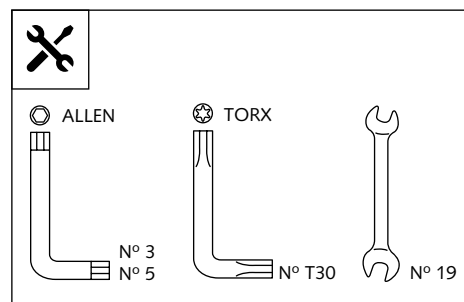

## - HANDPROTECTOR FOR - BMW G650GS '11-

Ref.: 8937

ID.	PART	DESCRIPTION	QTY.
1		Right handguard	1
2		Ø26.5 right handlebar anchoring part (supplied mounted with handguard)	1
3		Left handguard	1
4		Ø26.5 left handlebar anchoring part (supplied mounted with handguard)	1
5		(R) Right metal support	1
6		(L) Left metal support	1
7		M6X50 DIN912 Allen screw	2
8		Øinner 4,5 Øouter 11x2 rubber washer (supplied already mounted on items 1-2-3-4)	4
9		M5x11 Ø11 ISO 7380 Allen screw	6
10		M5X1 Nylon washer (supplied already mounted on items 1-2-3-4)	6
11		M5 Special nut (supplied already mounted on items 1-2-3-4)	4
12		Øinner 4,5 Øouter 14x4 Rubber washer	2
13		Øinner 6,5 Øouter 33x12 customized spacer	2
14		Ø25x3 O-Ring	2
15		M5 ISO 7380 Allen screw cap	6
16		Stikers set	1