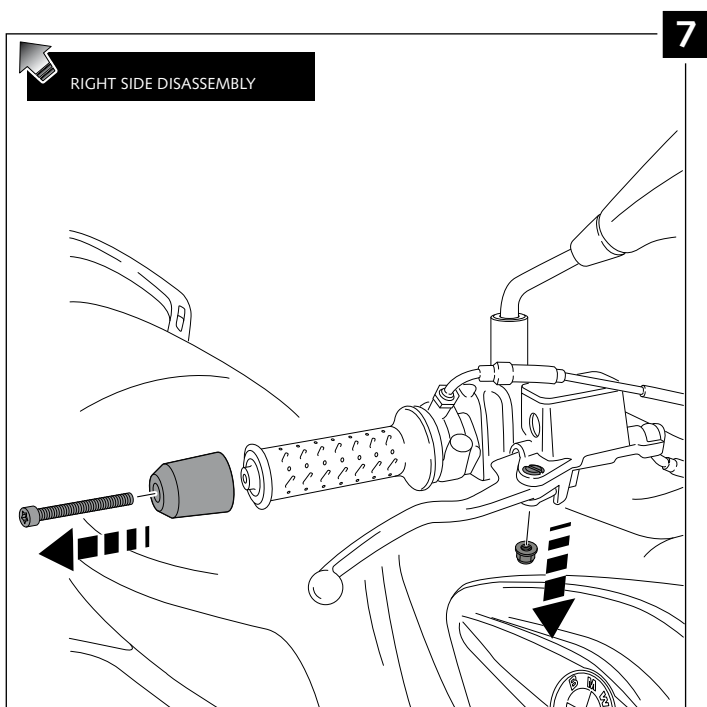

- HANDPROTECTOR FOR - BMW G650GS '11-

- MOUNTING INSTRUCTIONS -