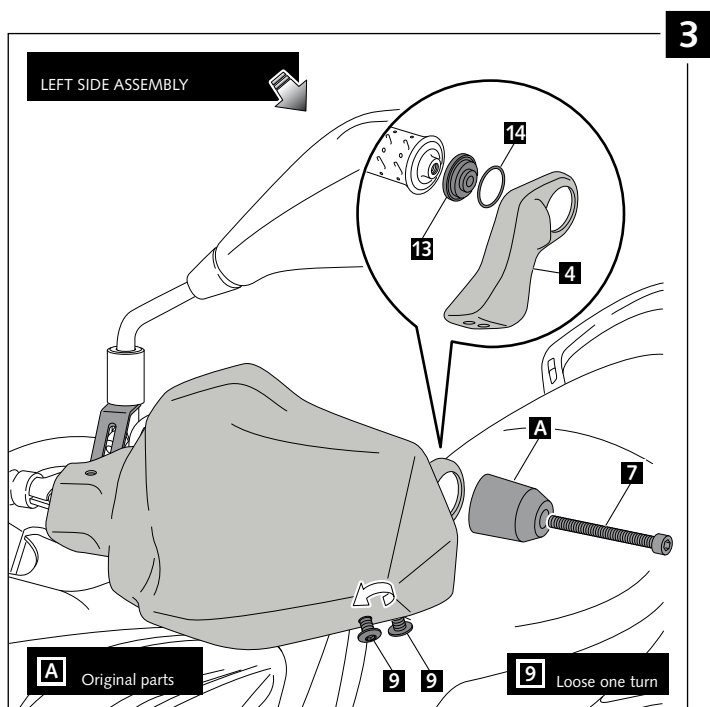

- HANDPROTECTOR FOR - BMW G650GS '11-

- MOUNTING INSTRUCTIONS -