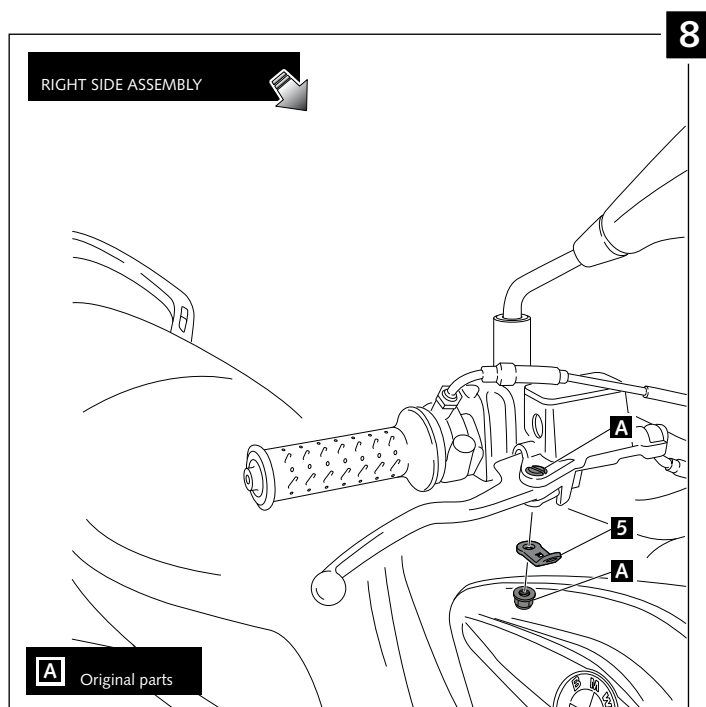

- HANDPROTECTOR FOR - BMW G650GS '11-

- MOUNTING INSTRUCTIONS -