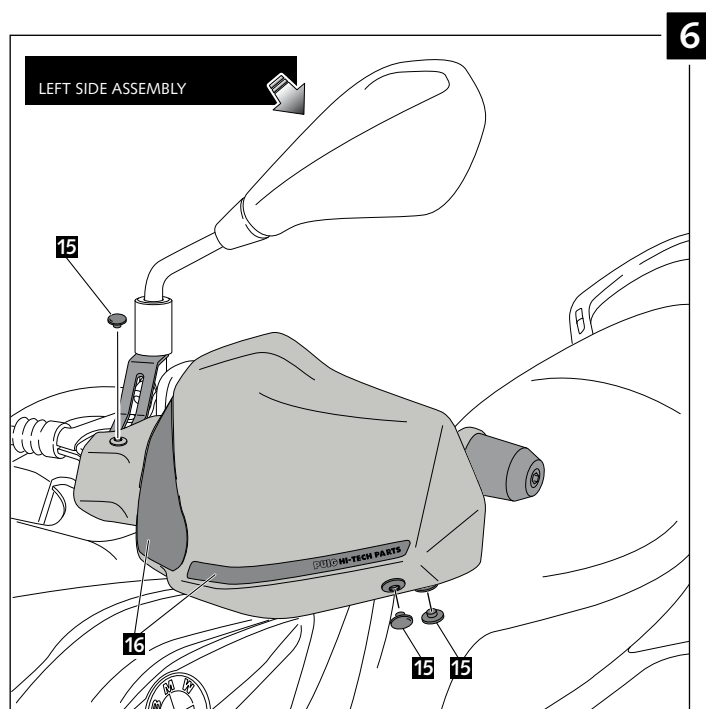

- HANDPROTECTOR FOR - BMW G650GS '11-

- MOUNTING INSTRUCTIONS -