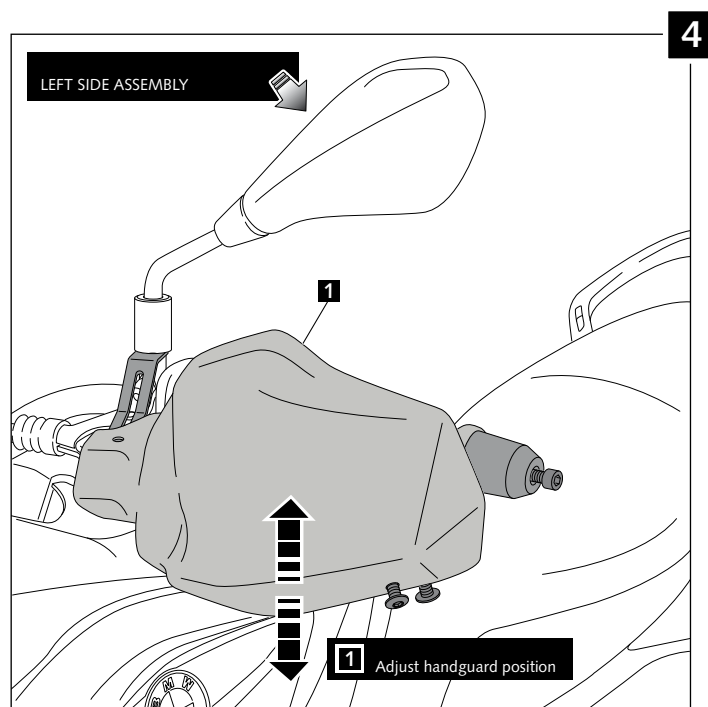

- HANDPROTECTOR FOR - BMW G650GS '11-

- MOUNTING INSTRUCTIONS -