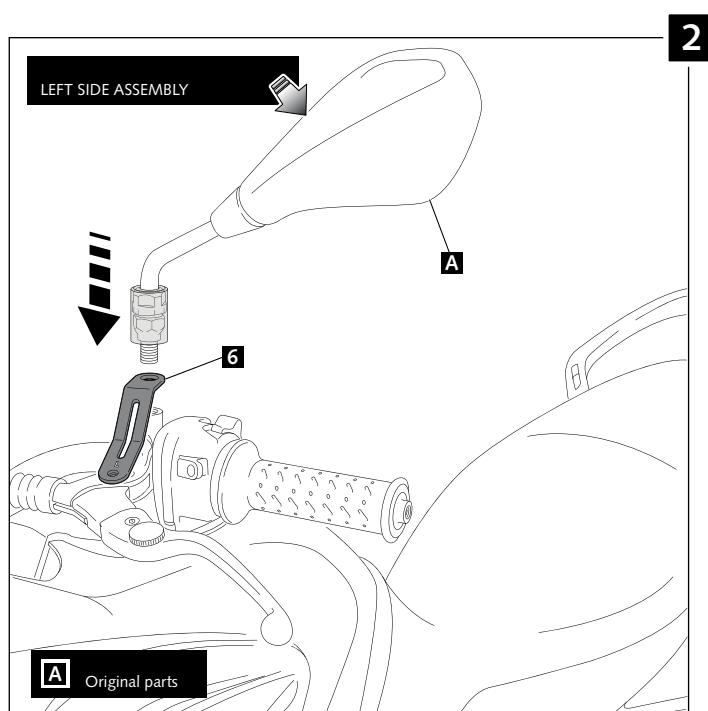

- HANDPROTECTOR FOR - BMW G650GS '11-

- MOUNTING INSTRUCTIONS -