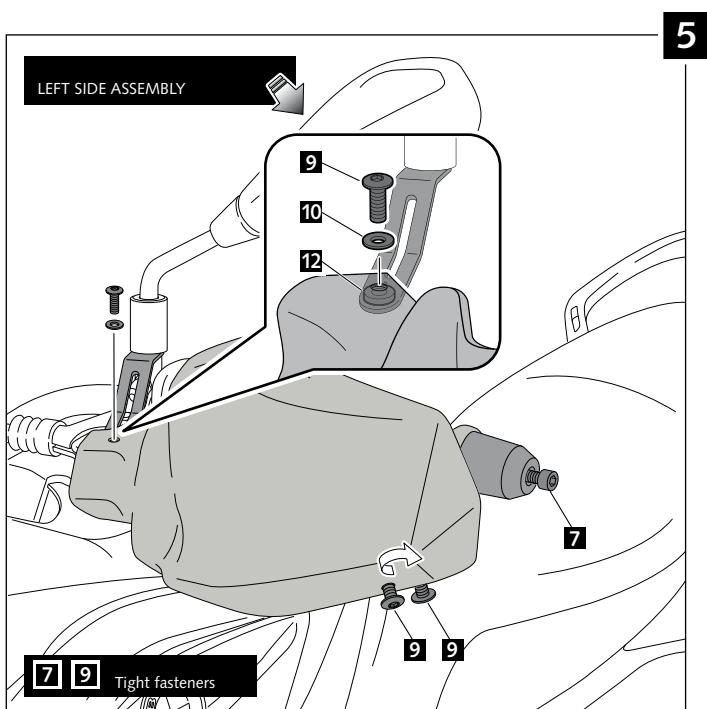

- HANDPROTECTOR FOR - BMW G650GS '11-

- MOUNTING INSTRUCTIONS -