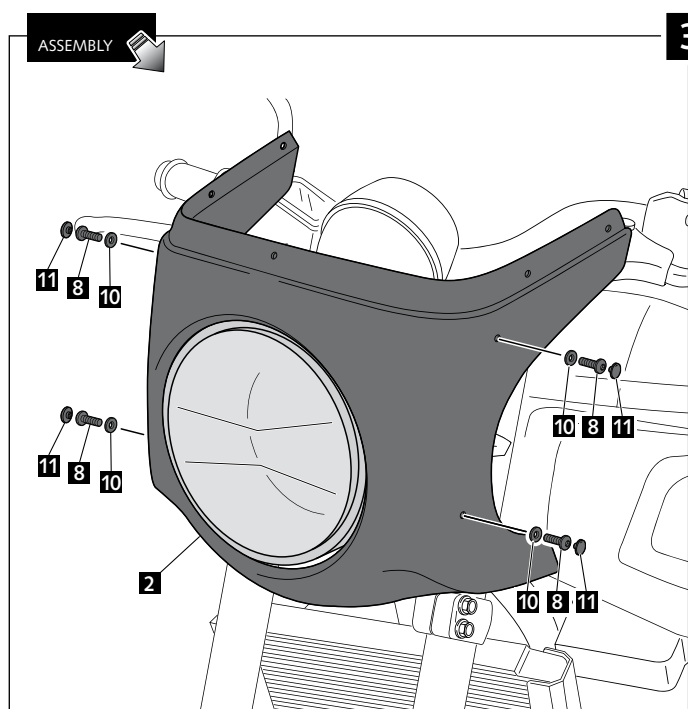

- RETRO WINDSCREEN FOR $\varnothing 180$ HEADLIGHT -

UNIVERSAL

- MOUNTING INSTRUCTIONS -