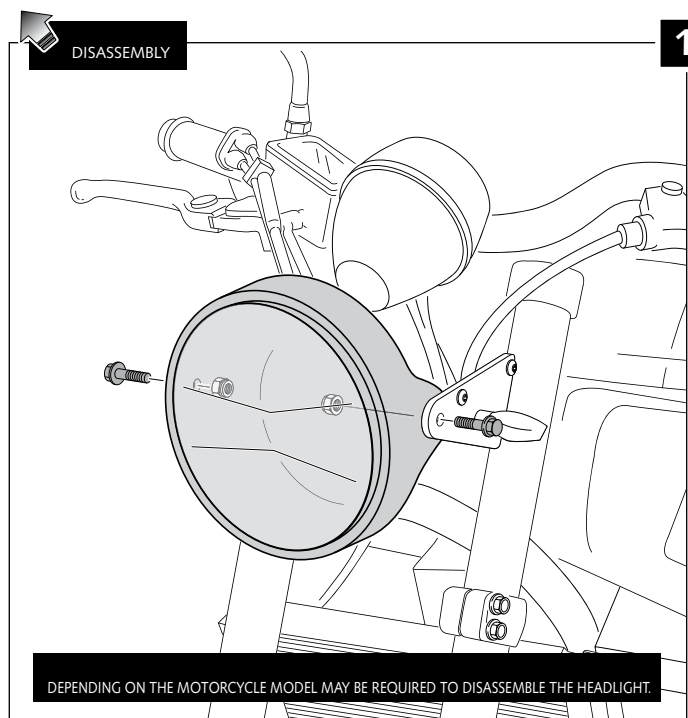

- RETRO WINDSCREEN FOR $\varnothing 180$ HEADLIGHT -

UNIVERSAL

- MOUNTING INSTRUCTIONS -