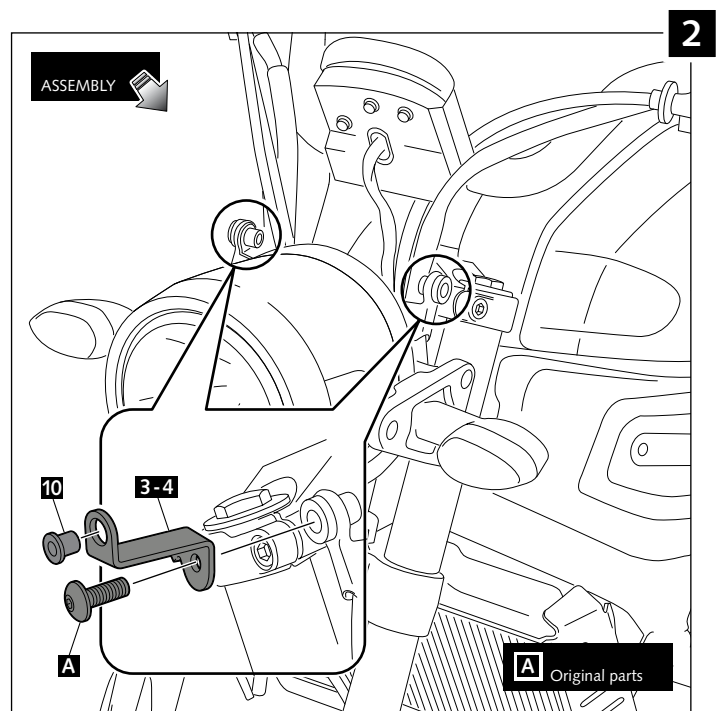

- RETRO WINDSCREEN FOR -

YAMAHA XSR900

- MOUNTING INSTRUCTIONS -