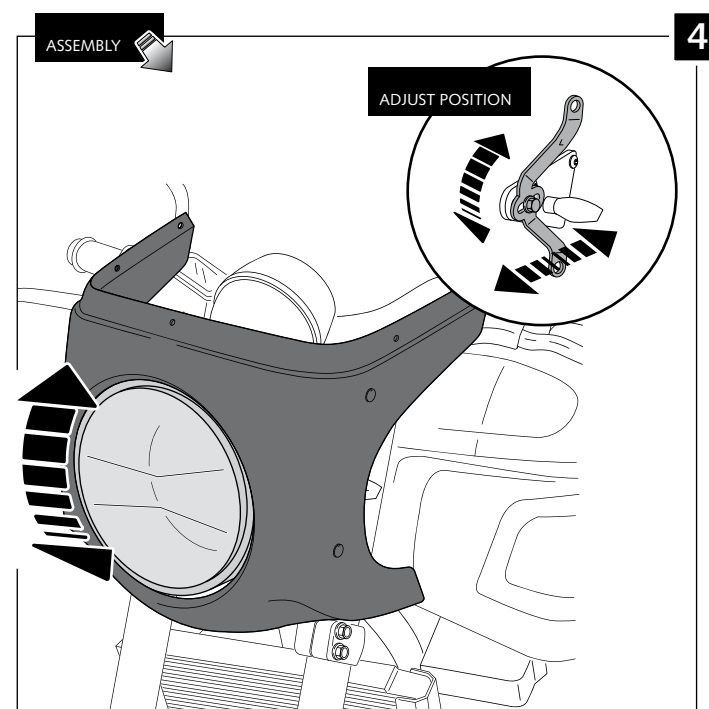

-Intermediate

Difficult

ID	PART	DESCRIPTION	QTY	REF.
1		Screen	1	9872F/H/N/WM3
2		ABS fairing	1	9231C/JM3
3		Right metal support (R)	1	SOPOR-2P-3-9554
4		Left metal support (L)	1	SOPOR-2P-3-9554
5		M4x16 ISO 7380 Allen screw	5	TORNIAI7380-310
6		Silentblock M4	5	SILENBTM4__062
7		M4x0,5 Nylon washer	5	ARNV0000000311
8		M5x16 Ø11 ISO 7380 Allen screw	4	TORNI-I7380-493
9		Silentblock M5	4	SILENBTM5-046/1
10		M5x1 Nylon washer	4	ARNV0000000245
11		M5 ISO 7380 Allen screw cap	4	TAPON-----85
12		Ø8,5 x Ø13x3,5 arrowhead	2	CASQUI-----775
		Ø8,5 x Ø13x6 arrowhead	2	CASQUI-----776
		Ø8,5 x Ø13x9 arrowhead	2	CASQUI-----777
13		DIN 933 M8x45 exagonal screw	2	TORNIE845Z-0012
14		M8 DIN 125 metallic washer	2	ARANDPD125A-018
15		Stikers set	1	ADHESI-----253

- RETRO WINDSCREEN FOR $\varnothing 180$ HEADLIGHT -

UNIVERSAL

- MOUNTING INSTRUCTIONS -

- RETRO WINDSCREEN FOR $\varnothing 180$ HEADLIGHT -

UNIVERSAL

- MOUNTING INSTRUCTIONS -