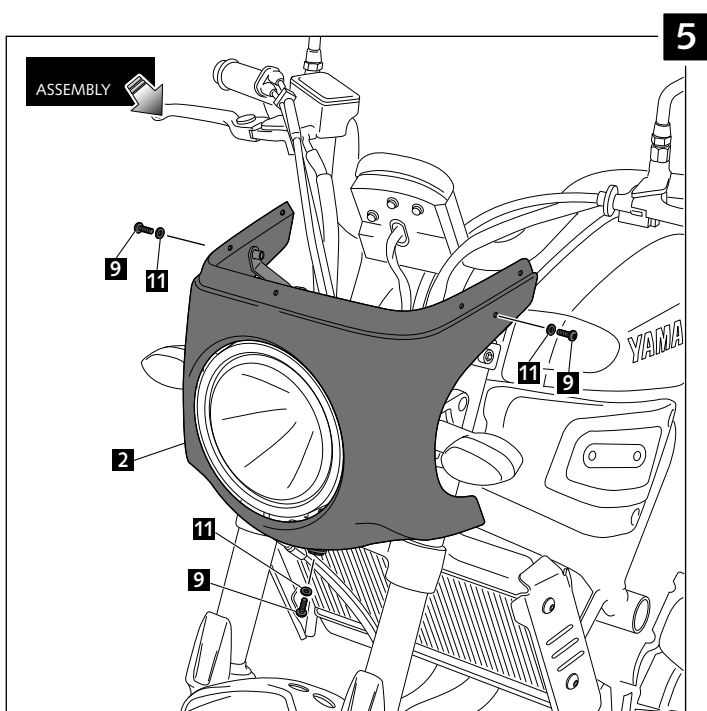

ID.	PART	DESCRIPTION	QTY.
1		Screen	1
2		ABS Fairing	1
3		Right metal support	1
4		Left metal support	1
5		Lower metal support	1
6		M4x16 ISO 7380 Allen screw	5
7		Silentblock M4	5
8		M4x0,5 Nylon washer	5
9		M5x16 ISO 7380 Allen screw	3
10		Silentblock M5	3
11		M5x1 Nylon washer	3
12		Stickers set	1

- RETRO WINDSCREEN FOR -

YAMAHA XSR900

- MOUNTING INSTRUCTIONS -

- RETRO WINDSCREEN FOR -

YAMAHA XSR900

- MOUNTING INSTRUCTIONS -

A A

- RETRO WINDSCREEN FOR $\varnothing 180$ HEADLIGHT -