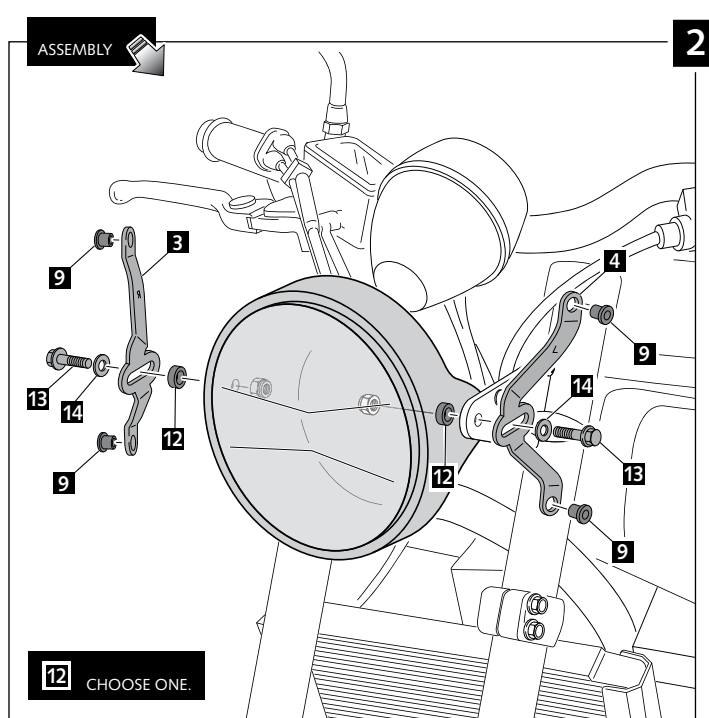

- RETRO WINDSCREEN FOR $\varnothing 180$ HEADLIGHT -

UNIVERSAL

- MOUNTING INSTRUCTIONS -