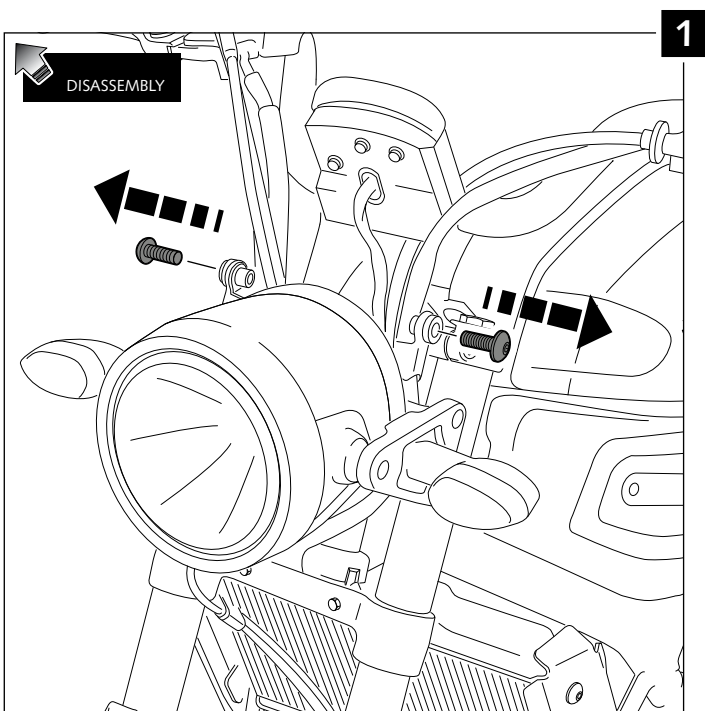

- RETRO WINDSCREEN FOR -

YAMAHA XSR900

- MOUNTING INSTRUCTIONS -