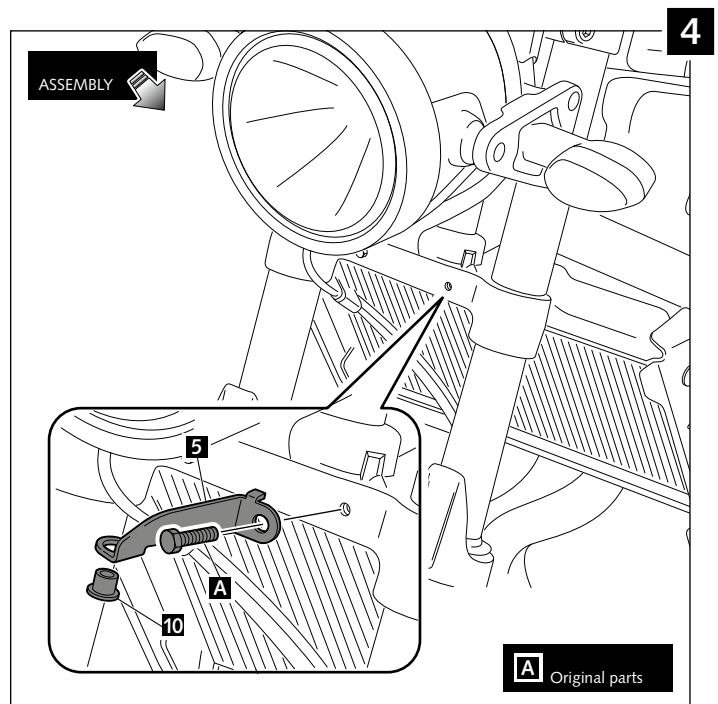

- RETRO WINDSCREEN FOR -

YAMAHA XSR900

- MOUNTING INSTRUCTIONS -