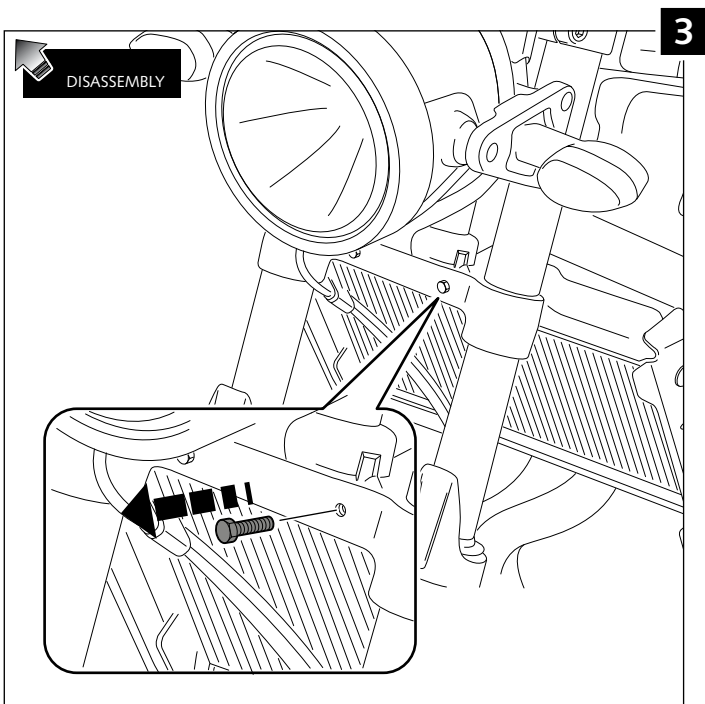

- RETRO WINDSCREEN FOR -

YAMAHA XSR900

- MOUNTING INSTRUCTIONS -