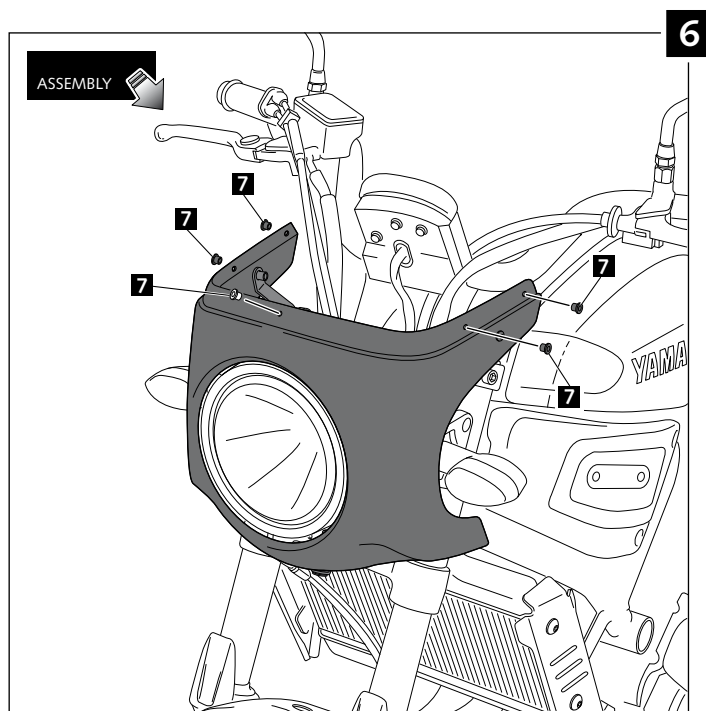

ID.	PART	DESCRIPTION	QTY.
1		Screen	1
2		ABS Fairing	1
3		Right metal support	1
4		Left metal support	1
5		Lower metal support	1
6		M4x16 ISO 7380 Allen screw	5
7		Silentblock M4	5
8		M4x0,5 Nylon washer	5
9		M5x16 ISO 7380 Allen screw	3
10		Silentblock M5	3
11		M5x1 Nylon washer	3
12		Stickers set	1

- RETRO WINDSCREEN FOR -

YAMAHA XSR900

- MOUNTING INSTRUCTIONS -

- RETRO WINDSCREEN FOR -

YAMAHA XSR900

- MOUNTING INSTRUCTIONS -

A A

- RETRO WINDSCREEN FOR $\varnothing 180$ HEADLIGHT -