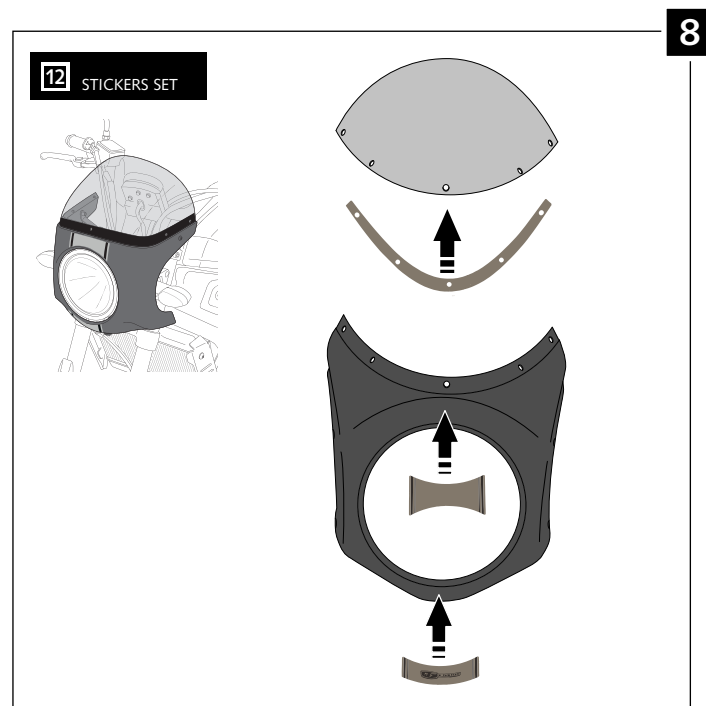

ID.	PART	DESCRIPTION	QTY.
1		Screen	1
2		ABS Fairing	1
3		Right metal support	1
4		Left metal support	1
5		Lower metal support	1
6		M4x16 ISO 7380 Allen screw	5
7		Silentblock M4	5
8		M4x0,5 Nylon washer	5
9		M5x16 ISO 7380 Allen screw	3
10		Silentblock M5	3
11		M5x1 Nylon washer	3
12		Stickers set	1

- RETRO WINDSCREEN FOR -

YAMAHA XSR900

- MOUNTING INSTRUCTIONS -

- RETRO WINDSCREEN FOR -

YAMAHA XSR900

- MOUNTING INSTRUCTIONS -

A A

- RETRO WINDSCREEN FOR $\varnothing 180$ HEADLIGHT -

UNIVERSAL

Ref.: 9554
(black colour)

Ref.: 9516
(carbon look)

ALLEN

N° 2,5
N° 3

1 person

25 min

Easy

-Intermediate

Difficult

ID	PART	DESCRIPTION	QTY	REF.
1		Screen	1	9872F/H/N/WM3
2		ABS fairing	1	9231C/JM3
3		Right metal support (R)	1	SOPOR-2P-3-9554
4		Left metal support (L)	1	SOPOR-2P-3-9554
5		M4x16 ISO 7380 Allen screw	5	TORNIAI7380-310
6		Silentblock M4	5	SILENBTM4__062
7		M4x0,5 Nylon washer	5	ARNV0000000311
8		M5x16 Ø11 ISO 7380 Allen screw	4	TORNI-I7380-493
9		Silentblock M5	4	SILENBTM5-046/1
10		M5x1 Nylon washer	4	ARNV0000000245
11		M5 ISO 7380 Allen screw cap	4	TAPON-----85
12		Ø8,5 x Ø13x3,5 arrowhead	2	CASQUI-----775
		Ø8,5 x Ø13x6 arrowhead	2	CASQUI-----776
		Ø8,5 x Ø13x9 arrowhead	2	CASQUI-----777
13		DIN 933 M8x45 exagonal screw	2	TORNIE845Z-0012
14		M8 DIN 125 metallic washer	2	ARANDPD125A-018
15		Stikers set	1	ADHESI-----253