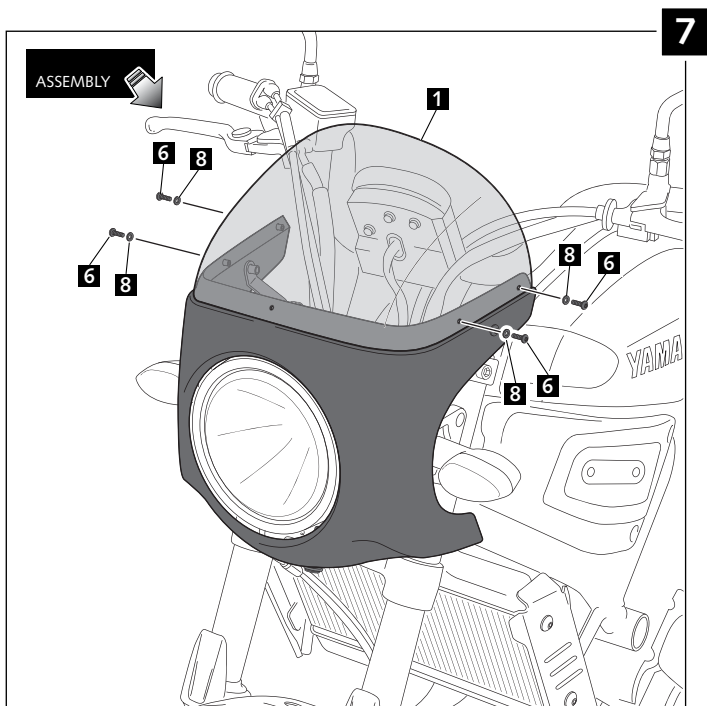

ID.	PART	DESCRIPTION	QTY.
1		Screen	1
2		ABS Fairing	1
3		Right metal support	1
4		Left metal support	1
5		Lower metal support	1
6		M4x16 ISO 7380 Allen screw	5
7		Silentblock M4	5
8		M4x0,5 Nylon washer	5
9		M5x16 ISO 7380 Allen screw	3
10		Silentblock M5	3
11		M5x1 Nylon washer	3
12		Stickers set	1

- RETRO WINDSCREEN FOR -

YAMAHA XSR900

- MOUNTING INSTRUCTIONS -

- RETRO WINDSCREEN FOR -

YAMAHA XSR900

- MOUNTING INSTRUCTIONS -

A A

- RETRO WINDSCREEN FOR $\varnothing 180$ HEADLIGHT -

UNIVERSAL

Ref.: 9554
(black colour)

Ref.: 9516
(carbon look)

ALLEN

N° 2,5
N° 3

1 person

25 min

Easy