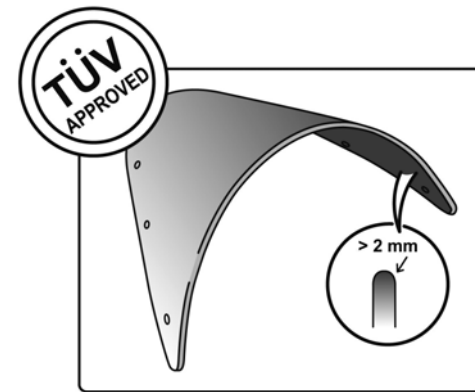

TECHNICAL FEATURES

ROUNDED CONTOUR-PROFILE

Check the ABE HOMOLOGATION document if the product is homologated for your motorcycle

TÜV APPROVED