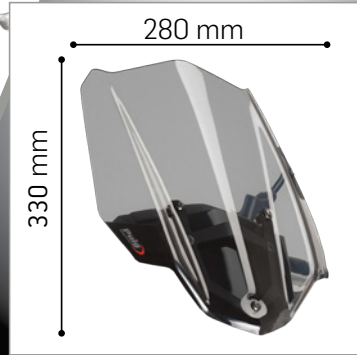

## Naked New Generation

◀◀ Max. protection +170mm (6<sup>3/4</sup>") ▶▶

8932F

8932H

OEM

If you're looking for quality motorcycle windshields & fairings, visit our website.