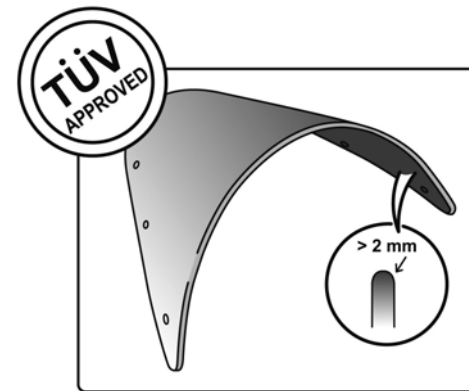

## TECHNICAL FEATURES

ROUNDED CONTOUR-PROFILE

Check the ABE HOMOLOGATION document if the product is homologated for your motorcycle

TÜV APPROVED