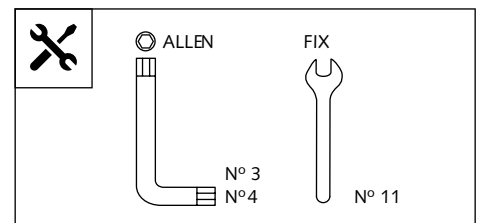

WINDSHIELD FOR SUZUKI SV 650 2016-

Ref.: 8926
(Black colour)

Ref.: 8927
(Carbon look)

ID.	PART	DESCRIPTION	QTY.
1		Vision windshield	1
2		Vison screen	1
3		M5 silentblock	7
4		M5x16 ISO 7380 allen screw	7
5		M5x1 nylon washer	7
6		M5 ISO 7380 screw cap	7
7		Right metal support	1
8		Left metal support	1
9		Stickers set	1