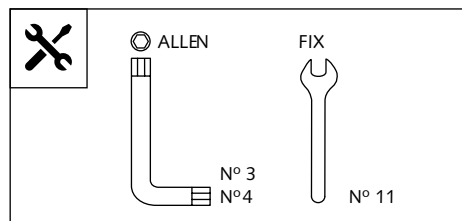

CARENA WINDSHIELD FOR SUZUKI SV 650 2016-

Ref.: 8926
(Black colour)

Ref.: 8927
(Carbon look)

ID.	PART	DESCRIPTION	QTY.
1		Vision windshield	1
2		Vison screen	1
3		M5 silentblock	7
4		M5x16 ISO7380 allen screw	7
5		M5x1 nylon washer	7
6		M5 ISO7380 screw cap	7
7		Right metal support	1
8		Left metal support	1
9		Stickers set	1