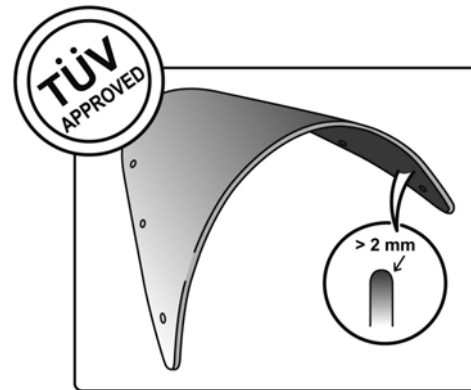

TECHNICAL FEATURES

ROUNDED CONTOUR-PROFILE

TÜV APPROVED

Find more Puig products on our website.

Accept no compromises, choose only quality motorcycle windshields & fairings.