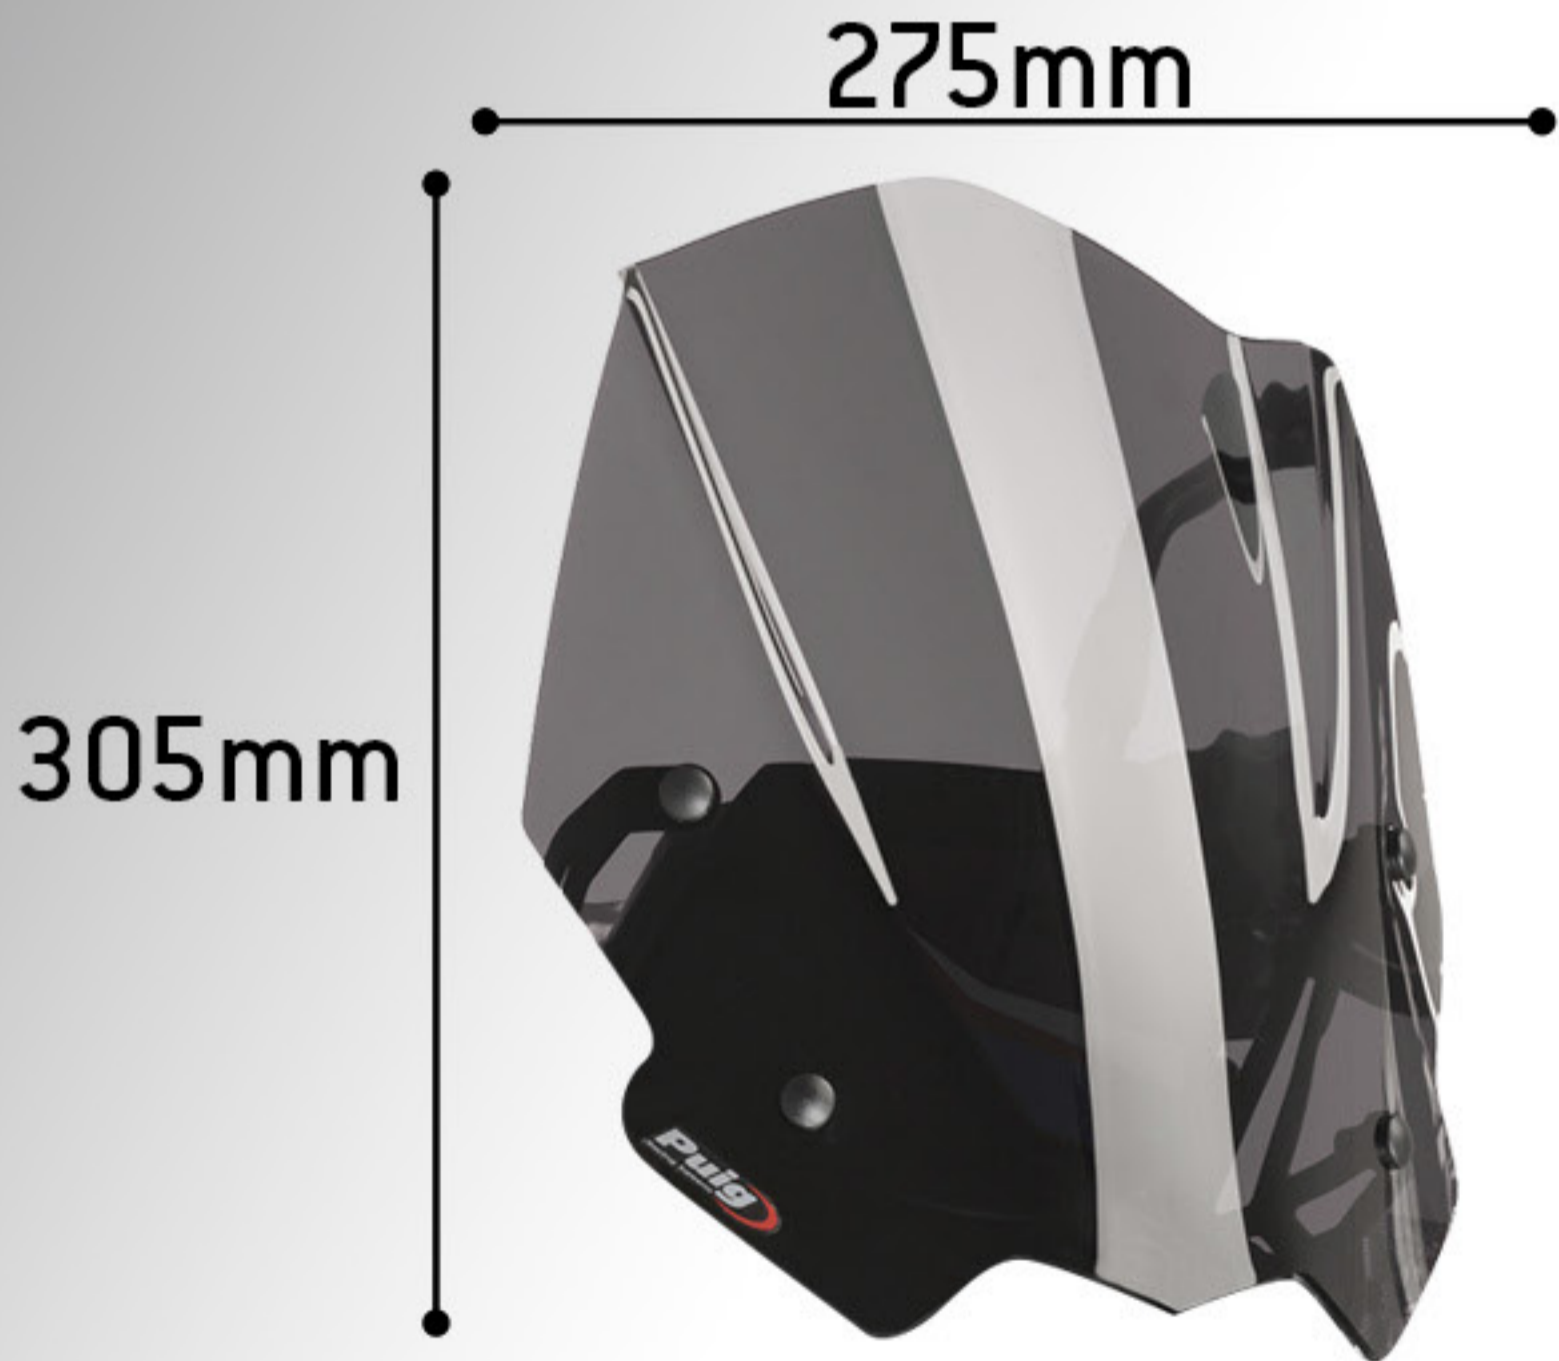

BMW G310 R 16' - Naked New Generation Sport

Max. protection +160mm (+6,30 in)

8920F

8920H

OEM

If you're looking for quality motorcycle windshields & fairings, visit our website.