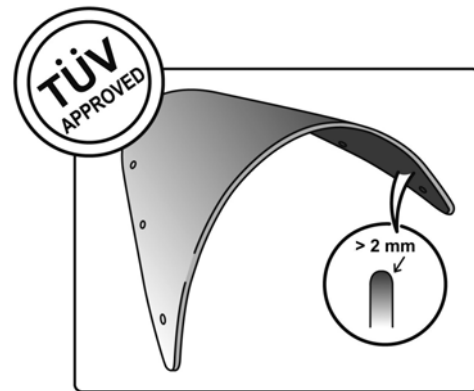

## TECHNICAL FEATURES

ROUNDED CONTOUR-PROFILE

TÜV APPROVED

Find more Puig products on our website.

Accept no compromises, choose only quality motorcycle windshields & fairings.