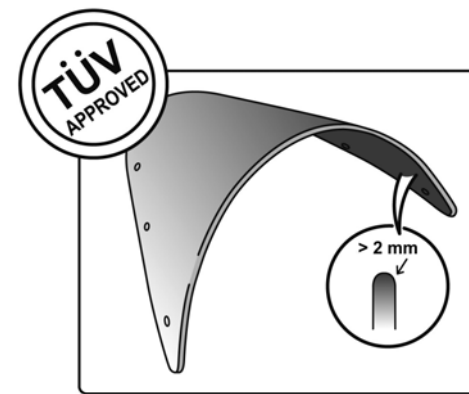

TECHNICAL FEATURES

Check the ABE HOMOLOGATION document if the product is homologated for your motorcycle

ROUNDED CONTOUR-PROFILE

TÜV APPROVED