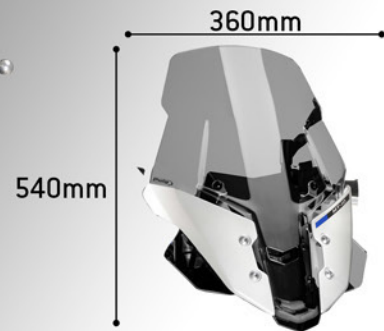

YAMAHA MT-10 Cúpula Touring

Puig
Hi-Tech Parts

Max. protection +225mm (+8,85in)

8918H

8918W

OEM

If you're looking for quality motorcycle windshields & fairings, visit our website.